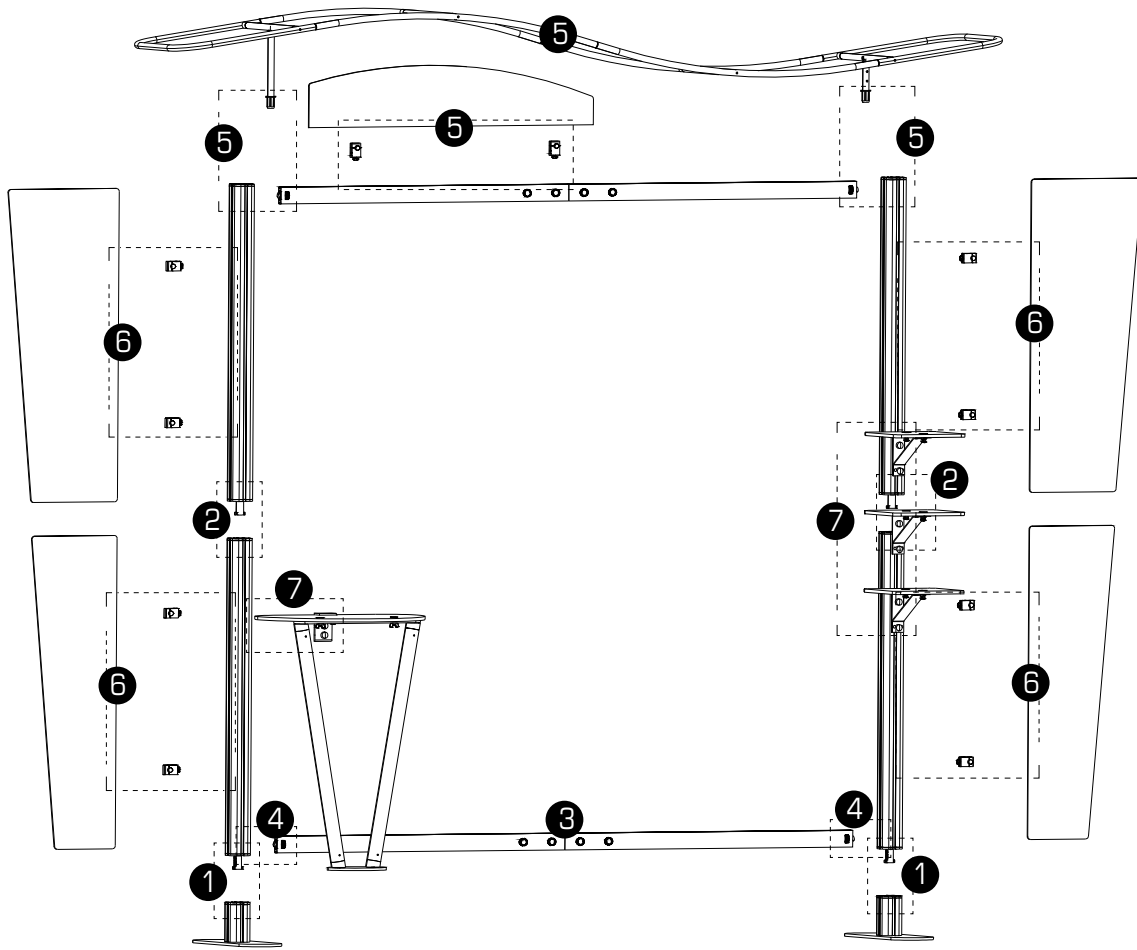

Frame Assembly

Key: Numbers [#] represents steps

STEP 1

STEP 2

STEP 3

STEP 4

10 FT TAHOE TWISTLOCK INSTRUCTION

Arch Frame

STEP 5

STEP 6

STEP 7

Completed Display

Table A

Table B