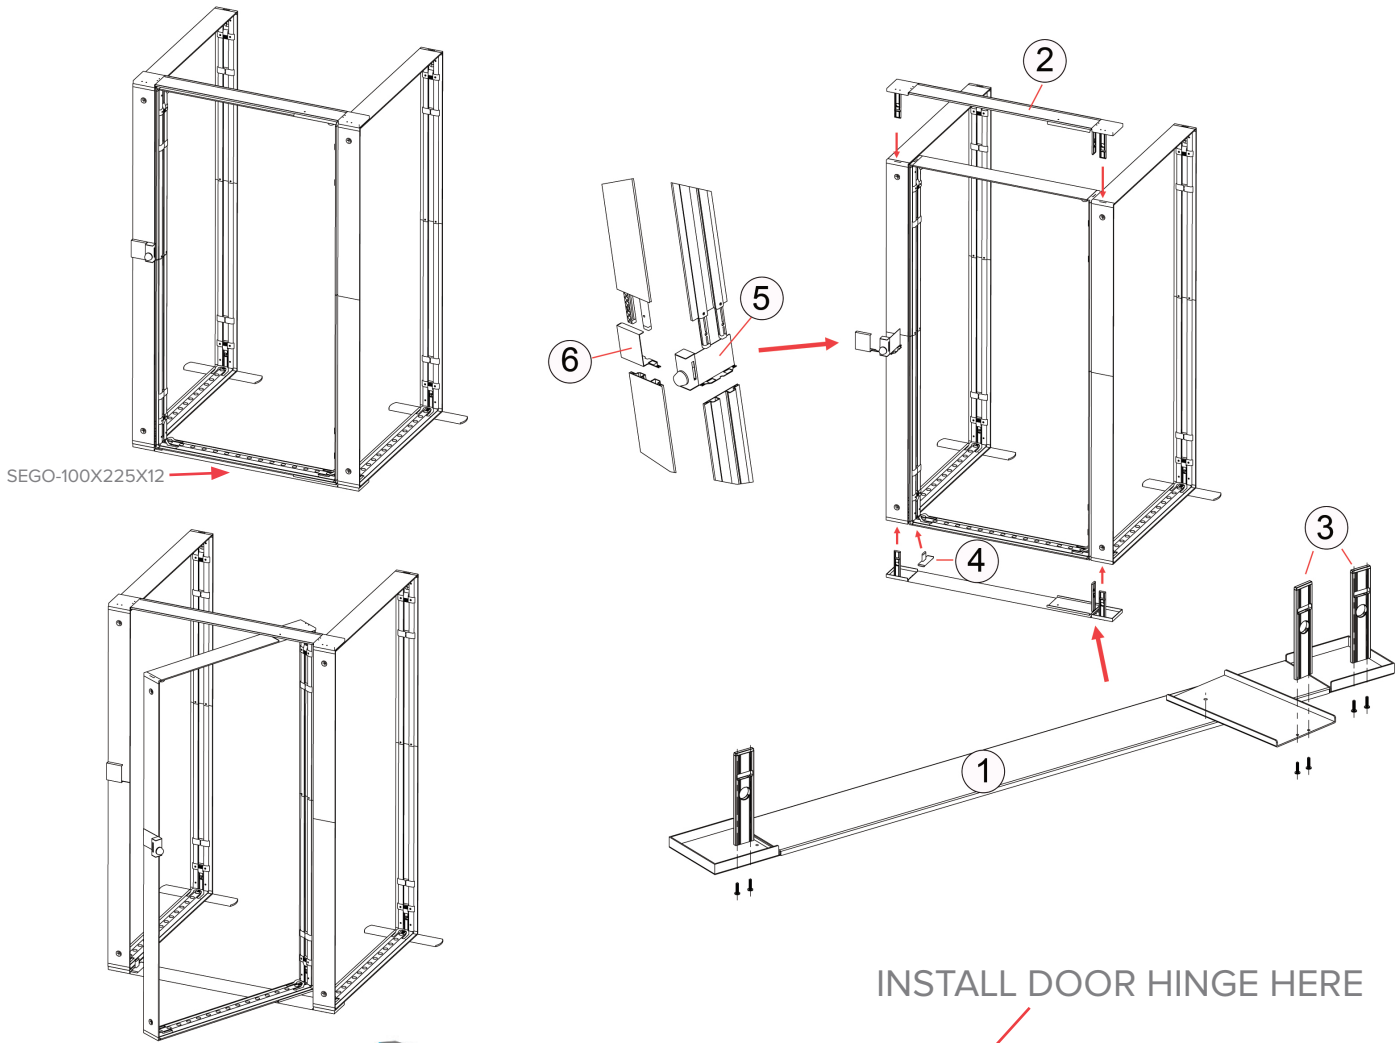

DISPLAY DIMENSIONS	236.25"W x 88.25"H x 43.75"D
GRAPHIC SIZES	39.625"W x 88.625"H (each frame)

GRAPHIC MATERIAL

Dye Sub Backlit Fabric

GRAPHIC FINISHING

Silicone beading sewn onto edge of graphic

DISPLAY CONSTRUCTION

SEGO MODULAR LIGHTBOX DISPLAY
PRODUCT CODE:SEGO-J-20x10G

FRAME CONNECTION

SEGO CONFIGURATION J

SEGO MODULAR LIGHTBOX DISPLAY
PRODUCT CODE:SEGO-J-20x10G

DOOR HINGE CONNECTION

NOTE: HINGE IS ONLY COMPATIBLE WITH SEGO-100X225X12 FRAME

INSTALL DOOR HINGE HERE

SEGO CONFIGURATION J

SEGO MODULAR LIGHTBOX DISPLAY
PRODUCT CODE:SEGO-J-20x10G

TRANSFORMER WIRING CONNECTION

**We recommend routing all wiring and transformers towards "room" made from frames F,G,H, & I
Reference diagram above and legend to left on how to route wiring and when to use 5m extension wire**