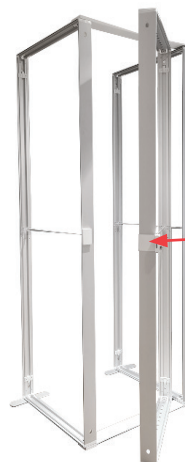

SEGO CONFIGURATION J

SEGO MODULAR LIGHTBOX DISPLAY

PRODUCT CODE:SEGO-J-20x10G

On frame On graphic

PRODUCT DESCRIPTION

The advanced technology of the new SEGO modular lightbox system combines innovation with intuition. Toolless down to its feet, SEGO is designed to help heighten your display experience. Magnetic electrical connectors light up the UL certified LED lights that come pre-installed in the profiles. Electrical wires stay hidden from view. Edge-to-edge customizable SEG backlit fabric graphics cover the front and back of the aluminum frame. Portable, configurable, desirable, SEGO is a lightbox unlike the others. SEGO is so well thought out, even its durable foam cut carry bag is made distinctly to keep all parts and pieces protected and organized. Configuration J features a storage room with door for easy access to items placed in the storage room.

DISPLAY DIMENSIONS	236.25"W x 88.25"H x 43.75"D
GRAPHIC SIZES	39.625"W x 88.625"H (each frame)

GRAPHIC MATERIAL

Dye Sub Backlit Fabric

GRAPHIC FINISHING

Silicone beading sewn onto edge of graphic

DISPLAY CONSTRUCTION

TRANSFORMER SPECIFICATION

POWER RATE 2 TRANSFORMERS	95W, 252W
CERTIFICATES	UL, CE, GEM
VOLTAGE INPUT	100-240V
VOLTAGE OUTPUT	24V

INCLUDES DOOR HINGE WITH COMINATION LOCK

SEGO CONFIGURATION J

SEGO MODULAR LIGHTBOX DISPLAY
PRODUCT CODE:SEGO-J-20x10G