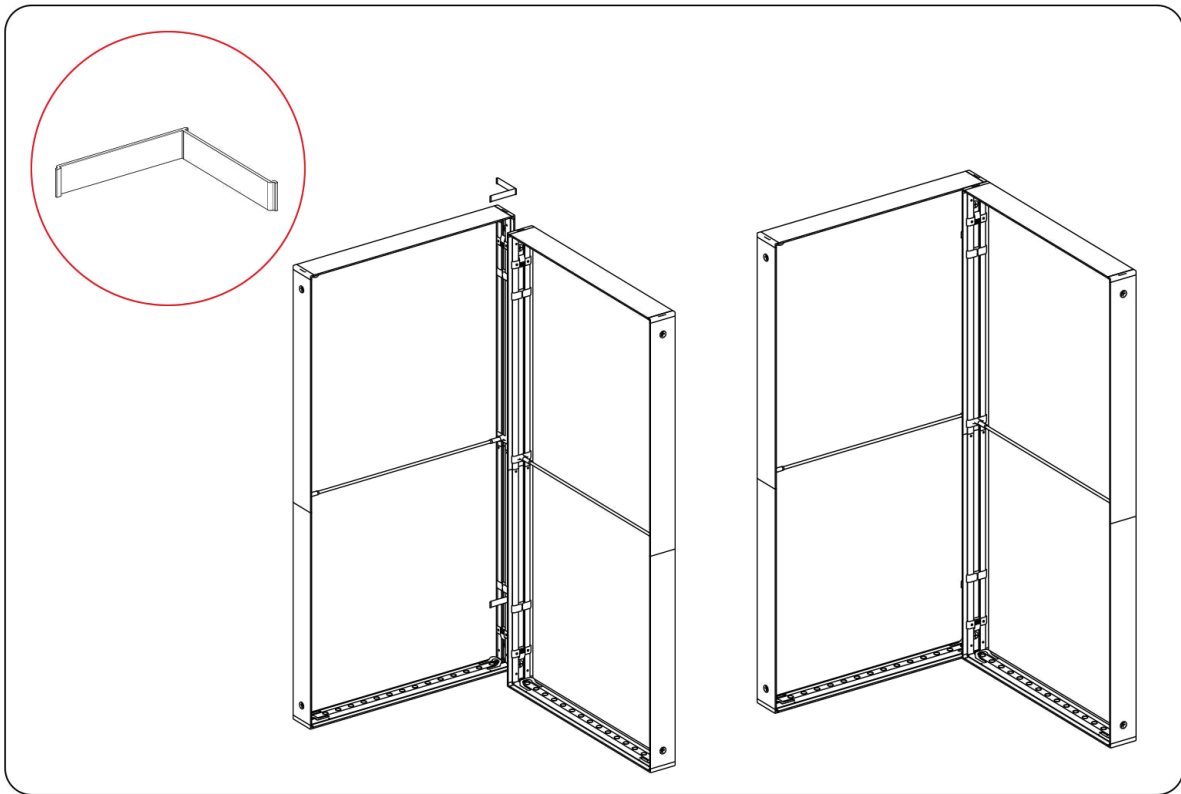

SEGO CONFIGURATION J

SEGO MODULAR LIGHTBOX DISPLAY
PRODUCT CODE:SEGO-J-20x10G

FRAME CONNECTION