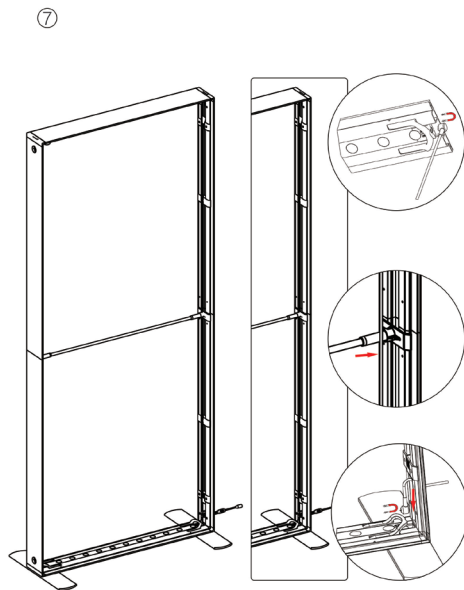

SEGO Configuration J Template Guide

Frame	Template Dims	Notes
A	39.75" x 88.625"	-
B	39.75" x 88.625"	-
C	39.75" x 88.625"	-
D	39.75" x 88.625"	-
E	39.75" x 88.625"	-
F	39.75" x 88.625"	Front graphic = blackout panel
G	39.75" x 88.625"	Front graphic = blackout panel
H	39.75" x 88.625"	Back graphic = blackout panel
I	39.75" x 88.625"	Back graphic = blackout panel

SEGO CONFIGURATION J

SEGO MODULAR LIGHTBOX DISPLAY
PRODUCT CODE:SEGO-J-20x10G

SET UP INSTRUCTIONS SEGO 100X225 FRAME ASSEMBLY

SEGO CONFIGURATION J

SEGO MODULAR LIGHTBOX DISPLAY

PRODUCT CODE:SEGO-J-20x10G

SEGO CONFIGURATION J

SEGO MODULAR LIGHTBOX DISPLAY
PRODUCT CODE:SEGO-J-20x10G

FRAME CONNECTION

SEGO CONFIGURATION J

SEGO MODULAR LIGHTBOX DISPLAY
PRODUCT CODE:SEGO-J-20x10G

DOOR HINGE CONNECTION

NOTE: HINGE IS ONLY COMPATIBLE WITH SEGO-100X225X12 FRAME