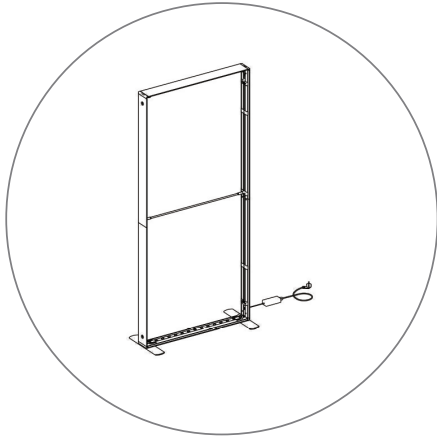

SEGO CONFIGURATION J

SEGO MODULAR LIGHTBOX DISPLAY
PRODUCT CODE:SEGO-J-20x10G

PARTS LIST

(qty 9)
SEGO-100X225X12