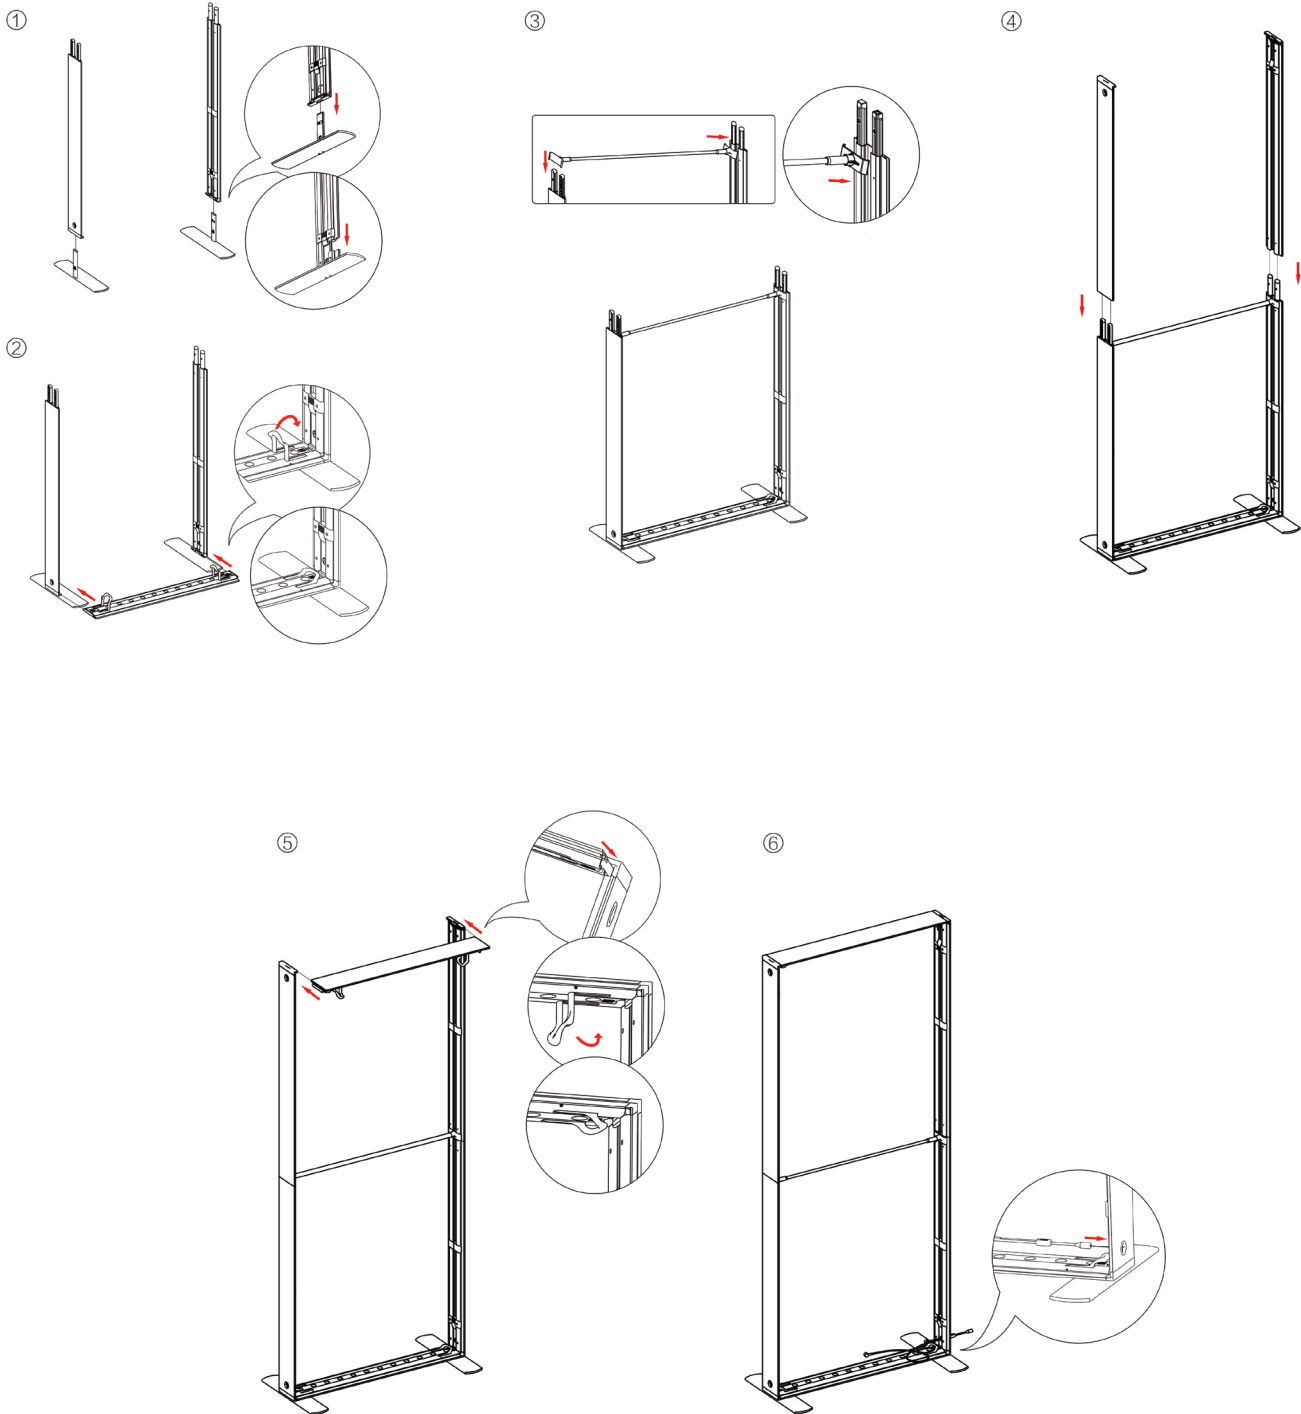

SEGO CONFIGURATION J

SEGO MODULAR LIGHTBOX DISPLAY

PRODUCT CODE:SEGO-J-20x10G

On frame On graphic

PRODUCT DESCRIPTION

The advanced technology of the new SEGO modular lightbox system combines innovation with intuition. Toolless down to its feet, SEGO is designed to help heighten your display experience. Magnetic electrical connectors light up the UL certified LED lights that come pre-installed in the profiles. Electrical wires stay hidden from view. Edge-to-edge customizable SEG backlit fabric graphics cover the front and back of the aluminum frame. Portable, configurable, desirable, SEGO is a lightbox unlike the others. SEGO is so well thought out, even its durable foam cut carry bag is made distinctly to keep all parts and pieces protected and organized. Configuration J features a storage room with door for easy access to items placed in the storage room.

DISPLAY DIMENSIONS	236.25"W x 88.25"H x 43.75"D
GRAPHIC SIZES	39.625"W x 88.625"H (each frame)

GRAPHIC MATERIAL

Dye Sub Backlit Fabric

GRAPHIC FINISHING

Silicone beading sewn onto edge of graphic

DISPLAY CONSTRUCTION

SEGO Configuration J Template Guide

Frame	Template Dims	Notes
A	39.75" x 88.625"	-
B	39.75" x 88.625"	-
C	39.75" x 88.625"	-
D	39.75" x 88.625"	-
E	39.75" x 88.625"	-
F	39.75" x 88.625"	Front graphic = blackout panel
G	39.75" x 88.625"	Front graphic = blackout panel
H	39.75" x 88.625"	Back graphic = blackout panel
I	39.75" x 88.625"	Back graphic = blackout panel

SEGO CONFIGURATION J

SEGO MODULAR LIGHTBOX DISPLAY
PRODUCT CODE:SEGO-J-20x10G

SET UP INSTRUCTIONS SEGO 100X225 FRAME ASSEMBLY

SEGO CONFIGURATION J

SEGO MODULAR LIGHTBOX DISPLAY

PRODUCT CODE:SEGO-J-20x10G

SEGO CONFIGURATION J