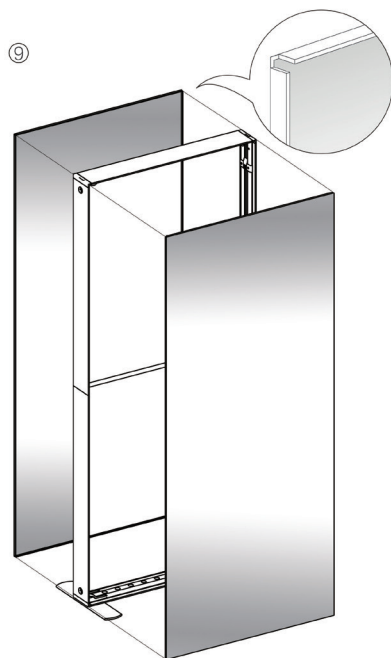

SEGO CONFIGURATION J

SEGO MODULAR LIGHTBOX DISPLAY

PRODUCT CODE:SEGO-J-20x10G

On frame On graphic

PRODUCT DESCRIPTION

The advanced technology of the new SEGO modular lightbox system combines innovation with intuition. Toolless down to its feet, SEGO is designed to help heighten your display experience. Magnetic electrical connectors light up the UL certified LED lights that come pre-installed in the profiles. Electrical wires stay hidden from view. Edge-to-edge customizable SEG backlit fabric graphics cover the front and back of the aluminum frame. Portable, configurable, desirable, SEGO is a lightbox unlike the others. SEGO is so well thought out, even its durable foam cut carry bag is made distinctly to keep all parts and pieces protected and organized. Configuration J features a storage room with door for easy access to items placed in the storage room.

DISPLAY DIMENSIONS	236.25"W x 88.25"H x 43.75"D
GRAPHIC SIZES	39.625"W x 88.625"H (each frame)

GRAPHIC MATERIAL

Dye Sub Backlit Fabric

GRAPHIC FINISHING

Silicone beading sewn onto edge of graphic

DISPLAY CONSTRUCTION

SEGO Configuration J Template Guide

Frame	Template Dims	Notes
A	39.75" x 88.625"	-
B	39.75" x 88.625"	-
C	39.75" x 88.625"	-
D	39.75" x 88.625"	-
E	39.75" x 88.625"	-
F	39.75" x 88.625"	Front graphic = blackout panel
G	39.75" x 88.625"	Front graphic = blackout panel
H	39.75" x 88.625"	Back graphic = blackout panel
I	39.75" x 88.625"	Back graphic = blackout panel

SEGO CONFIGURATION J

SEGO MODULAR LIGHTBOX DISPLAY
PRODUCT CODE:SEGO-J-20x10G

SET UP INSTRUCTIONS SEGO 100X225 FRAME ASSEMBLY

SEGO CONFIGURATION J

SEGO MODULAR LIGHTBOX DISPLAY

PRODUCT CODE:SEGO-J-20x10G

SEGO CONFIGURATION J