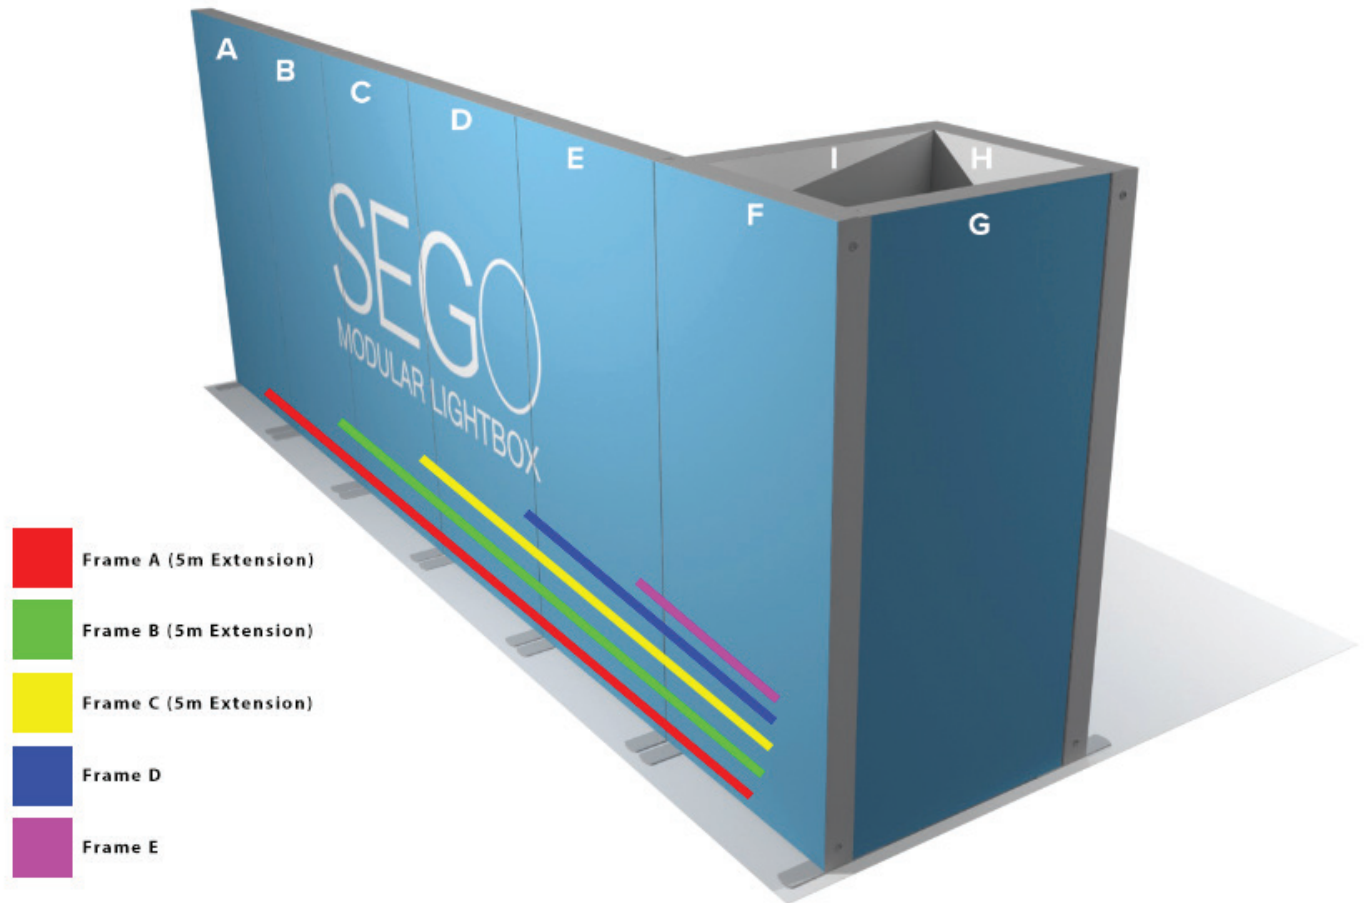

SEGO CONFIGURATION J

SEGO MODULAR LIGHTBOX DISPLAY

PRODUCT CODE:SEGO-J-20x10G

On frame On graphic

PRODUCT DESCRIPTION

The advanced technology of the new SEGO modular lightbox system combines innovation with intuition. Toolless down to its feet, SEGO is designed to help heighten your display experience. Magnetic electrical connectors light up the UL certified LED lights that come pre-installed in the profiles. Electrical wires stay hidden from view. Edge-to-edge customizable SEG backlit fabric graphics cover the front and back of the aluminum frame. Portable, configurable, desirable, SEGO is a lightbox unlike the others. SEGO is so well thought out, even its durable foam cut carry bag is made distinctly to keep all parts and pieces protected and organized. Configuration J features a storage room with door for easy access to items placed in the storage room.

DISPLAY DIMENSIONS	236.25"W x 88.25"H x 43.75"D
GRAPHIC SIZES	39.625"W x 88.625"H (each frame)

GRAPHIC MATERIAL

Dye Sub Backlit Fabric

GRAPHIC FINISHING

Silicone beading sewn onto edge of graphic

DISPLAY CONSTRUCTION

SEGO MODULAR LIGHTBOX DISPLAY
PRODUCT CODE:SEGO-J-20x10G

FRAME CONNECTION

SEGO CONFIGURATION J

SEGO MODULAR LIGHTBOX DISPLAY
PRODUCT CODE:SEGO-J-20x10G

DOOR HINGE CONNECTION

NOTE: HINGE IS ONLY COMPATIBLE WITH SEGO-100X225X12 FRAME

INSTALL DOOR HINGE HERE

SEGO CONFIGURATION J

SEGO MODULAR LIGHTBOX DISPLAY
PRODUCT CODE:SEGO-J-20x10G

TRANSFORMER WIRING CONNECTION

**We recommend routing all wiring and transformers towards "room" made from frames F,G,H, & I
Reference diagram above and legend to left on how to route wiring and when to use 5m extension wire**