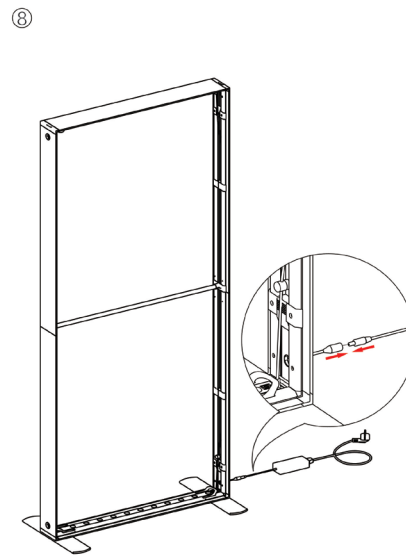

SEGO Configuration J Template Guide

Frame	Template Dims	Notes
A	39.75" x 88.625"	-
B	39.75" x 88.625"	-
C	39.75" x 88.625"	-
D	39.75" x 88.625"	-
E	39.75" x 88.625"	-
F	39.75" x 88.625"	Front graphic = blackout panel
G	39.75" x 88.625"	Front graphic = blackout panel
H	39.75" x 88.625"	Back graphic = blackout panel
I	39.75" x 88.625"	Back graphic = blackout panel

SEGO CONFIGURATION J

SEGO MODULAR LIGHTBOX DISPLAY
PRODUCT CODE:SEGO-J-20x10G

SET UP INSTRUCTIONS SEGO 100X225 FRAME ASSEMBLY

SEGO CONFIGURATION J

SEGO MODULAR LIGHTBOX DISPLAY

PRODUCT CODE:SEGO-J-20x10G

SEGO CONFIGURATION J