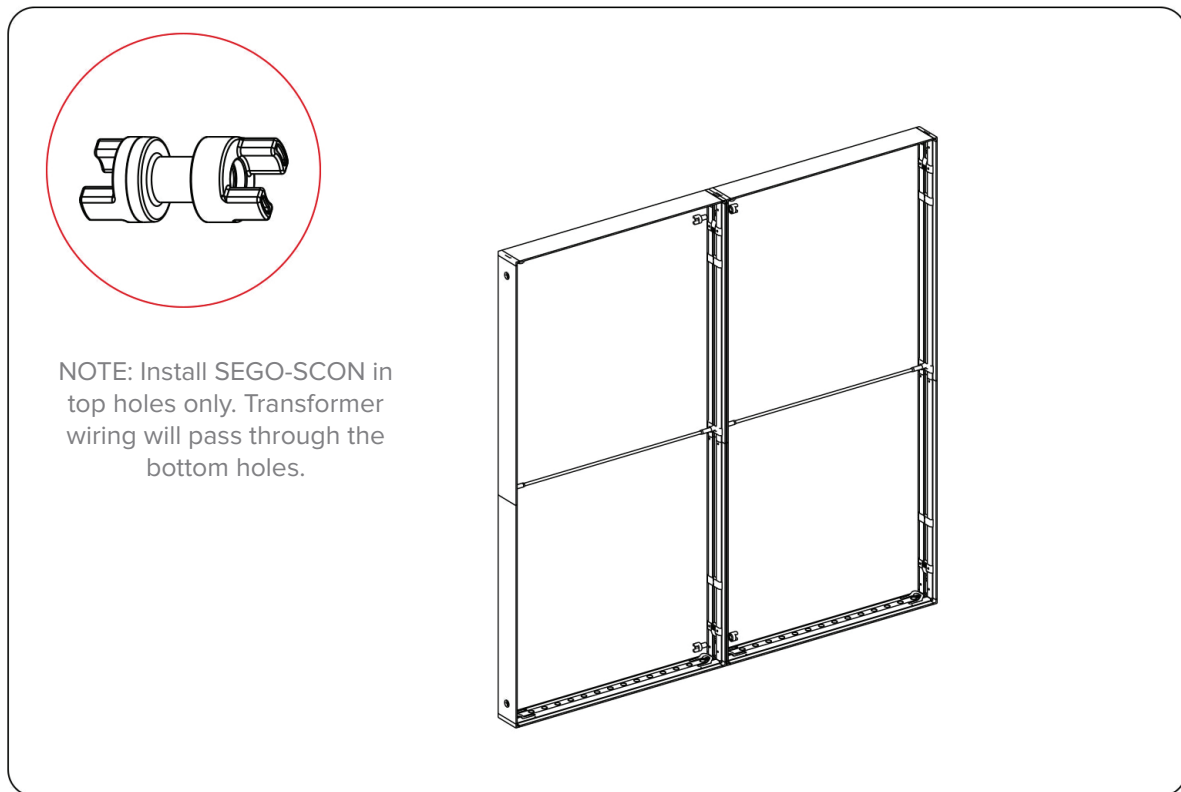

SEGO CONFIGURATION J

SEGO MODULAR LIGHTBOX DISPLAY
PRODUCT CODE:SEGO-J-20x10G

FRAME CONNECTION