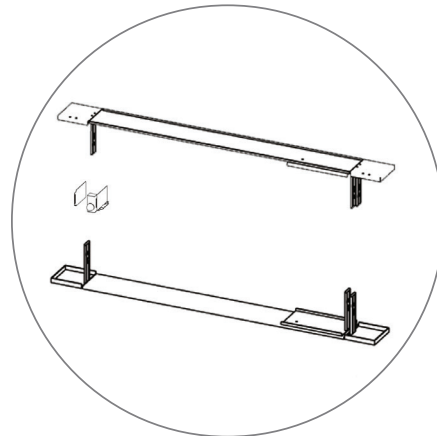

PARTS LIST

(qty 9)
SEGO-100X225X12

(qty 8)
SEGO-ILCON

(qty 5)
SEGO-SCON

(qty 3)
SEGO-5MWIRE

(qty 1)
SEGO-DOOR

SEGO CONFIGURATION J

SEGO MODULAR LIGHTBOX DISPLAY
PRODUCT CODE:SEGO-J-20x10G

SEGO Configuration J Template Guide

Frame	Template Dims	Notes
A	39.75" x 88.625"	-
B	39.75" x 88.625"	-
C	39.75" x 88.625"	-
D	39.75" x 88.625"	-
E	39.75" x 88.625"	-
F	39.75" x 88.625"	Front graphic = blackout panel
G	39.75" x 88.625"	Front graphic = blackout panel
H	39.75" x 88.625"	Back graphic = blackout panel
I	39.75" x 88.625"	Back graphic = blackout panel