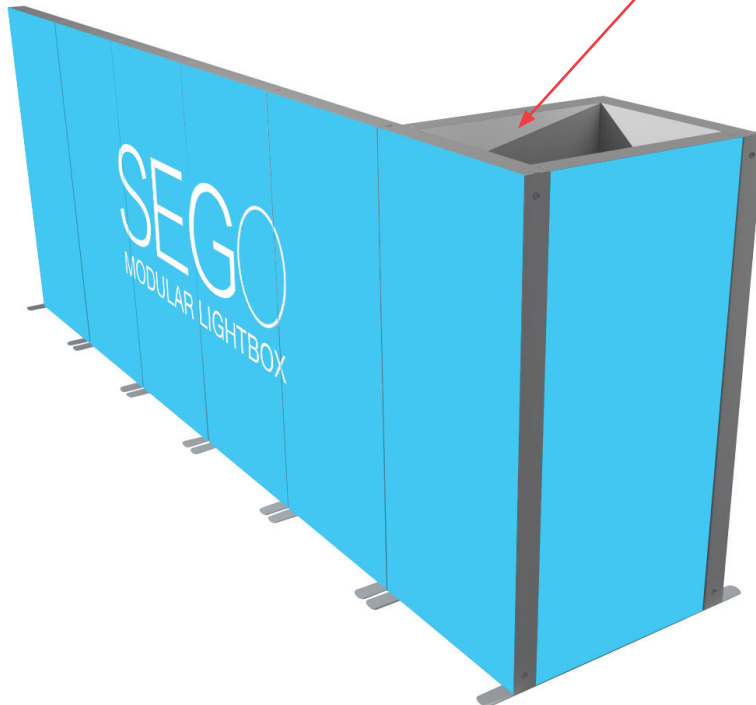

SEGO CONFIGURATION J

SEGO MODULAR LIGHTBOX DISPLAY

PRODUCT CODE:SEGO-J-20x10G

On frame On graphic

PRODUCT DESCRIPTION

The advanced technology of the new SEGO modular lightbox system combines innovation with intuition. Toolless down to its feet, SEGO is designed to help heighten your display experience. Magnetic electrical connectors light up the UL certified LED lights that come pre-installed in the profiles. Electrical wires stay hidden from view. Edge-to-edge customizable SEG backlit fabric graphics cover the front and back of the aluminum frame. Portable, configurable, desirable, SEGO is a lightbox unlike the others. SEGO is so well thought out, even its durable foam cut carry bag is made distinctly to keep all parts and pieces protected and organized. Configuration J features a storage room with door for easy access to items placed in the storage room.

DISPLAY DIMENSIONS	236.25"W x 88.25"H x 43.75"D
GRAPHIC SIZES	39.625"W x 88.625"H (each frame)

GRAPHIC MATERIAL

Dye Sub Backlit Fabric

GRAPHIC FINISHING

Silicone beading sewn onto edge of graphic

DISPLAY CONSTRUCTION

SEGO MODULAR LIGHTBOX DISPLAY
PRODUCT CODE:SEGO-J-20x10G

FRAME CONNECTION

SEGO CONFIGURATION J

SEGO MODULAR LIGHTBOX DISPLAY
PRODUCT CODE:SEGO-J-20x10G

DOOR HINGE CONNECTION

NOTE: HINGE IS ONLY COMPATIBLE WITH SEGO-100X225X12 FRAME

INSTALL DOOR HINGE HERE

SEGO CONFIGURATION J

SEGO MODULAR LIGHTBOX DISPLAY
PRODUCT CODE:SEGO-J-20x10G

TRANSFORMER WIRING CONNECTION

**We recommend routing all wiring and transformers towards "room" made from frames F,G,H, & I
Reference diagram above and legend to left on how to route wiring and when to use 5m extension wire**