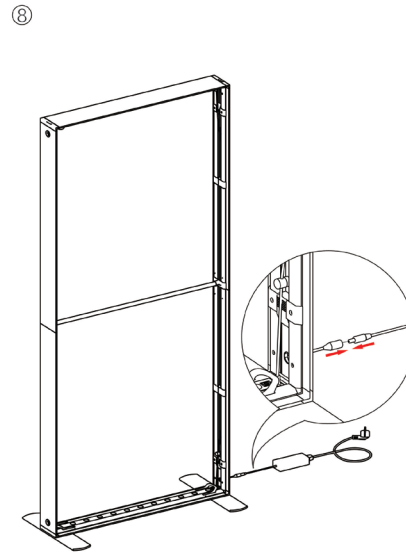

SEGO CONFIGURATION J

SEGO MODULAR LIGHTBOX DISPLAY

PRODUCT CODE:SEGO-J-20x10G