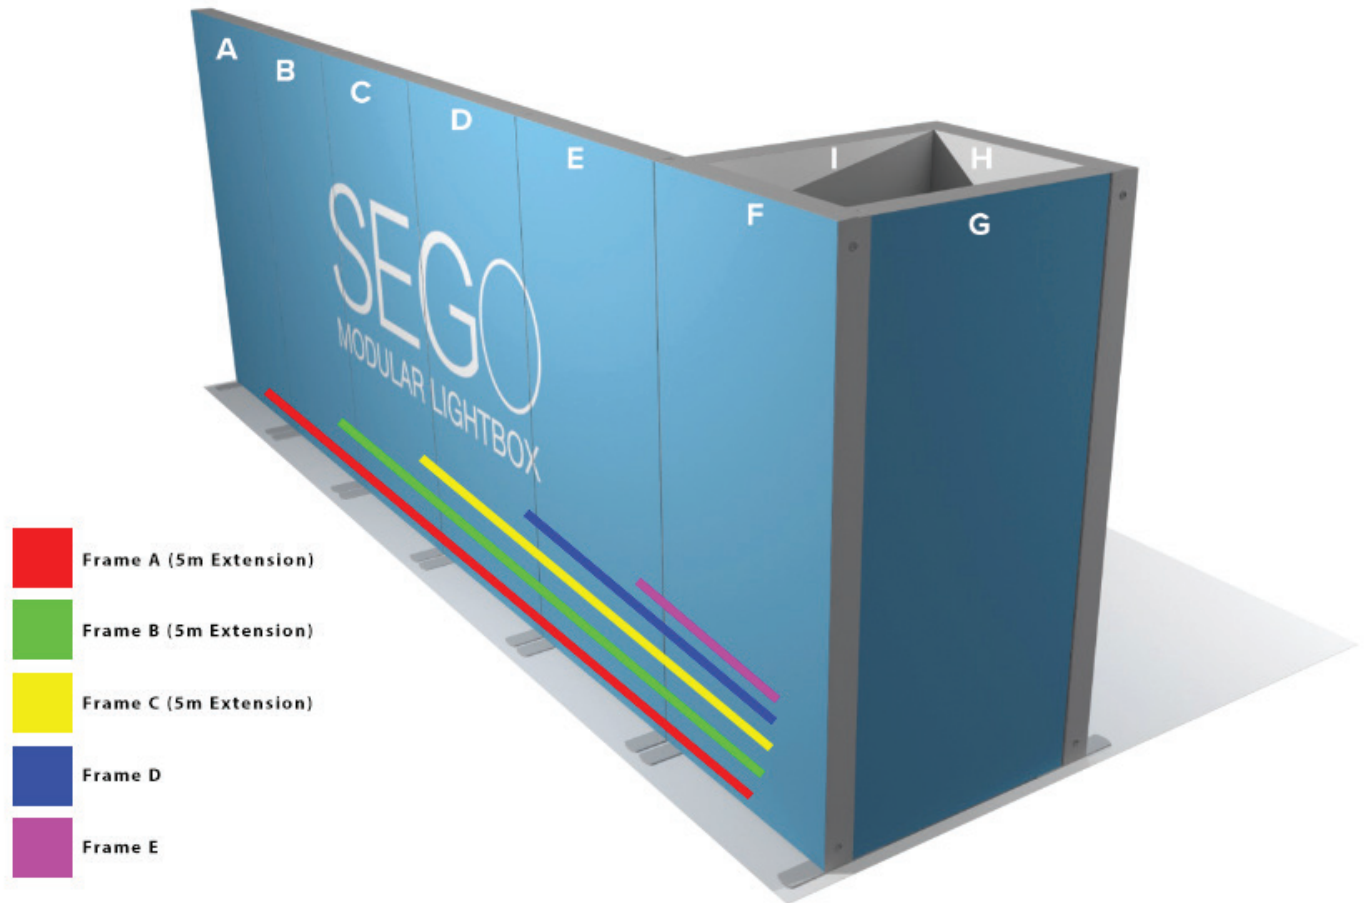

SEGO CONFIGURATION J

SEGO MODULAR LIGHTBOX DISPLAY
PRODUCT CODE:SEGO-J-20x10G

TRANSFORMER WIRING CONNECTION

**We recommend routing all wiring and transformers towards "room" made from frames F,G,H, & I
Reference diagram above and legend to left on how to route wiring and when to use 5m extension wire**