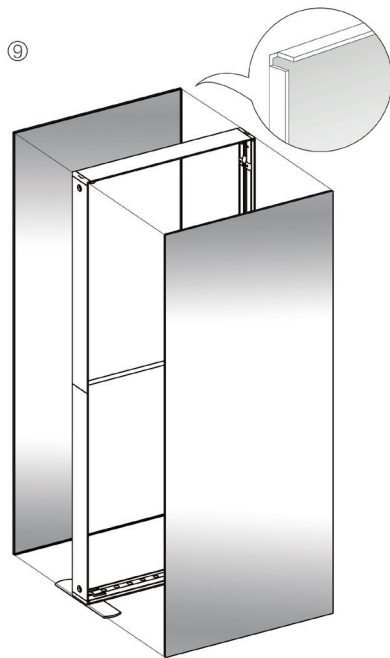

# SEGO CONFIGURATION J

SEGO MODULAR LIGHTBOX DISPLAY  
PRODUCT CODE:SEGO-J-20x10G

## SET UP INSTRUCTIONS SEGO 100X225 FRAME ASSEMBLY