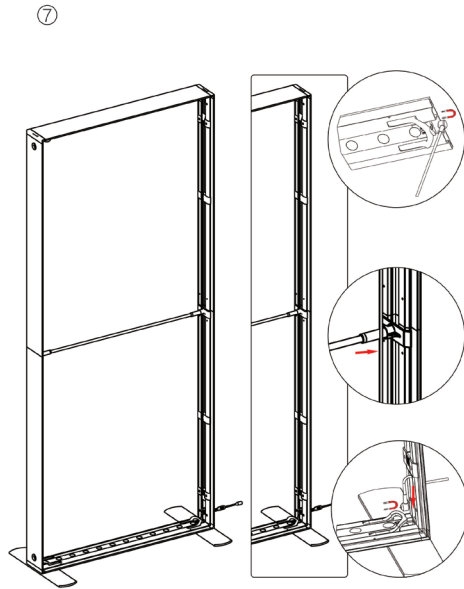

SEGO CONFIGURATION J

SEGO MODULAR LIGHTBOX DISPLAY

PRODUCT CODE:SEGO-J-20x10G