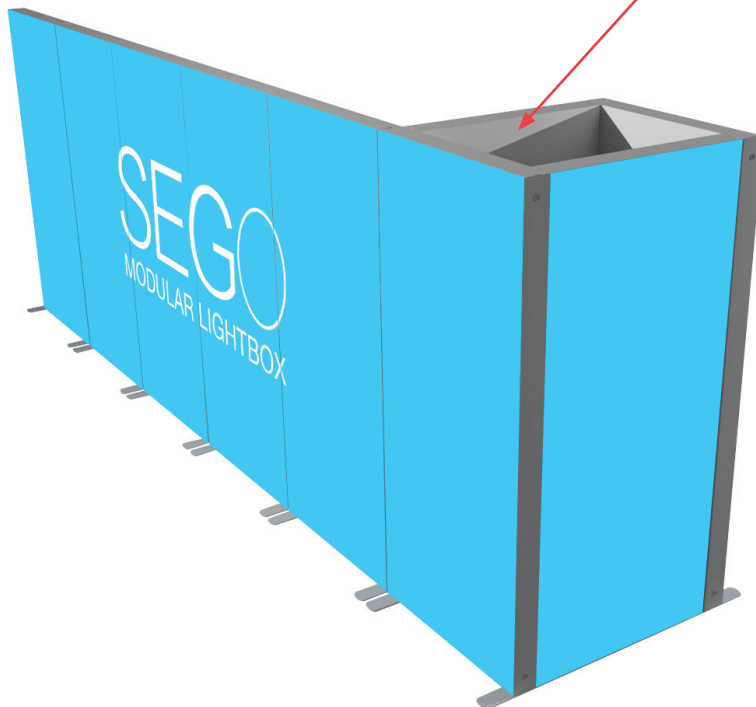

# SEGO CONFIGURATION J

SEGO MODULAR LIGHTBOX DISPLAY  
PRODUCT CODE:SEGO-J-20x10G

## DOOR HINGE CONNECTION

NOTE: HINGE IS ONLY COMPATIBLE WITH SEGO-100X225X12 FRAME

INSTALL DOOR HINGE HERE