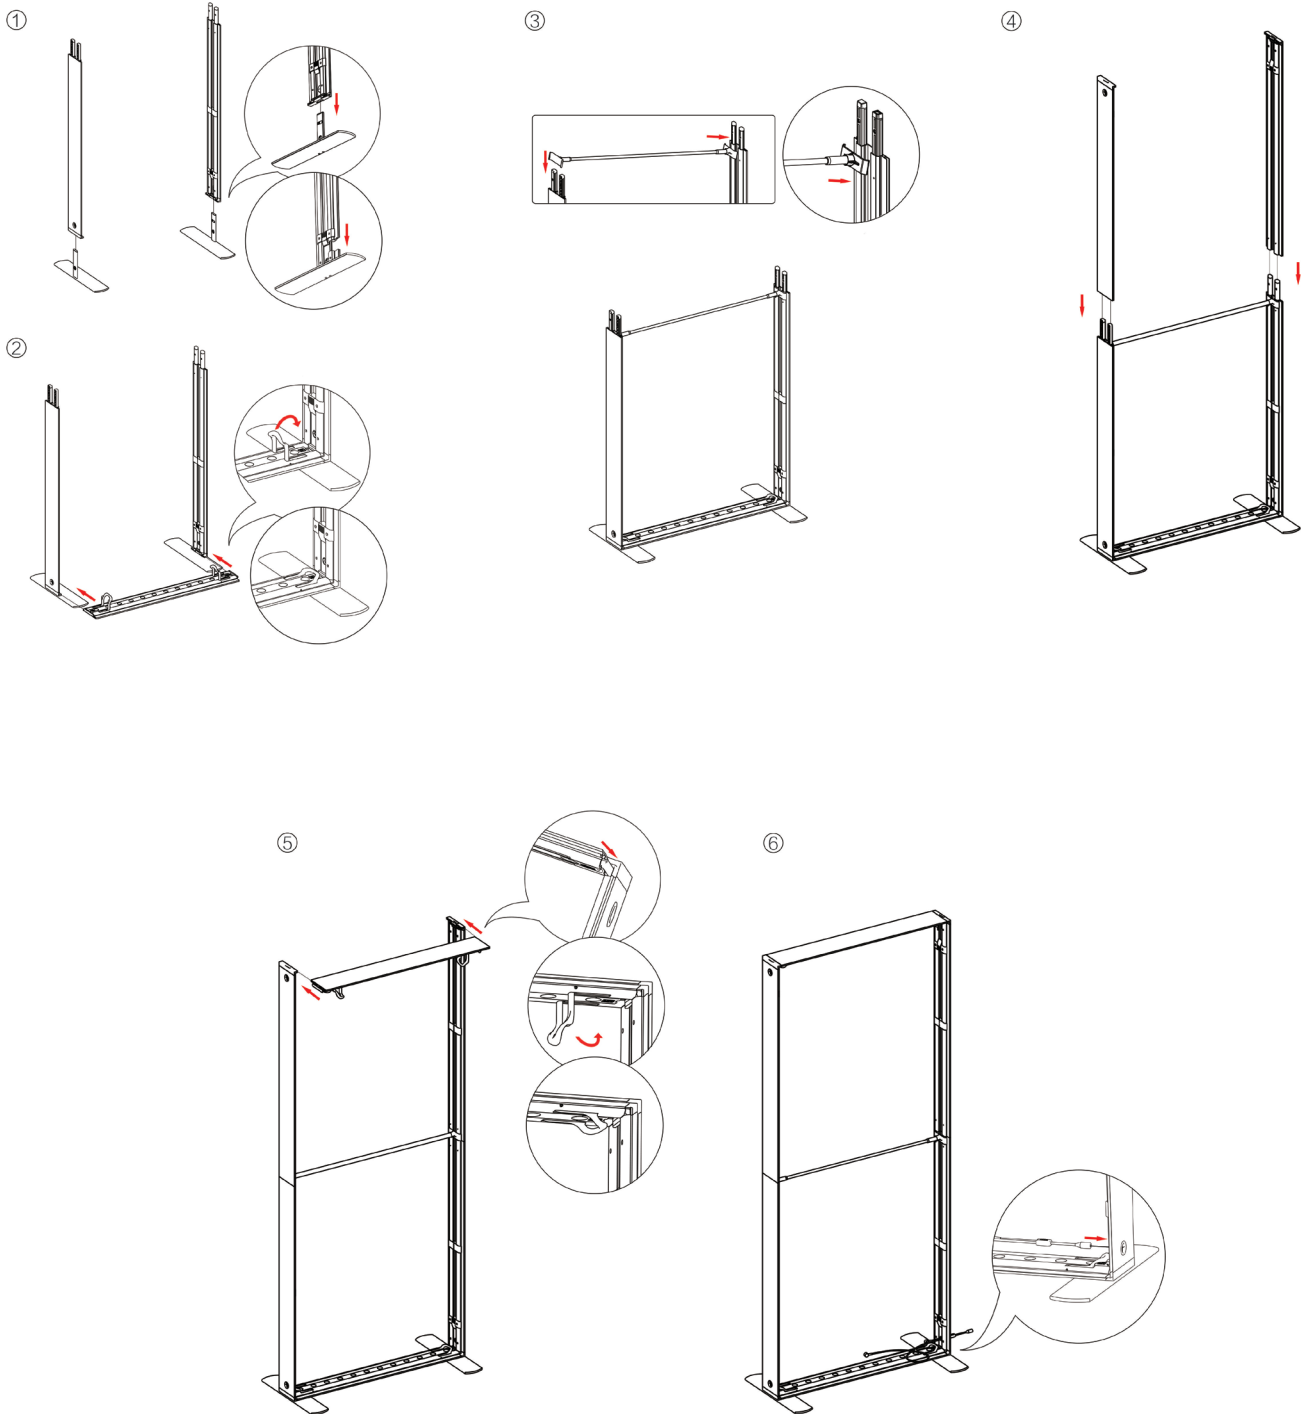

# SEGO CONFIGURATION J

SEGO MODULAR LIGHTBOX DISPLAY  
PRODUCT CODE:SEGO-J-20x10G

## SET UP INSTRUCTIONS SEGO 100X225 FRAME ASSEMBLY

## DOOR HINGE CONNECTION

NOTE: HINGE IS ONLY COMPATIBLE WITH SEGO-100X225X12 FRAME

INSTALL DOOR HINGE HERE