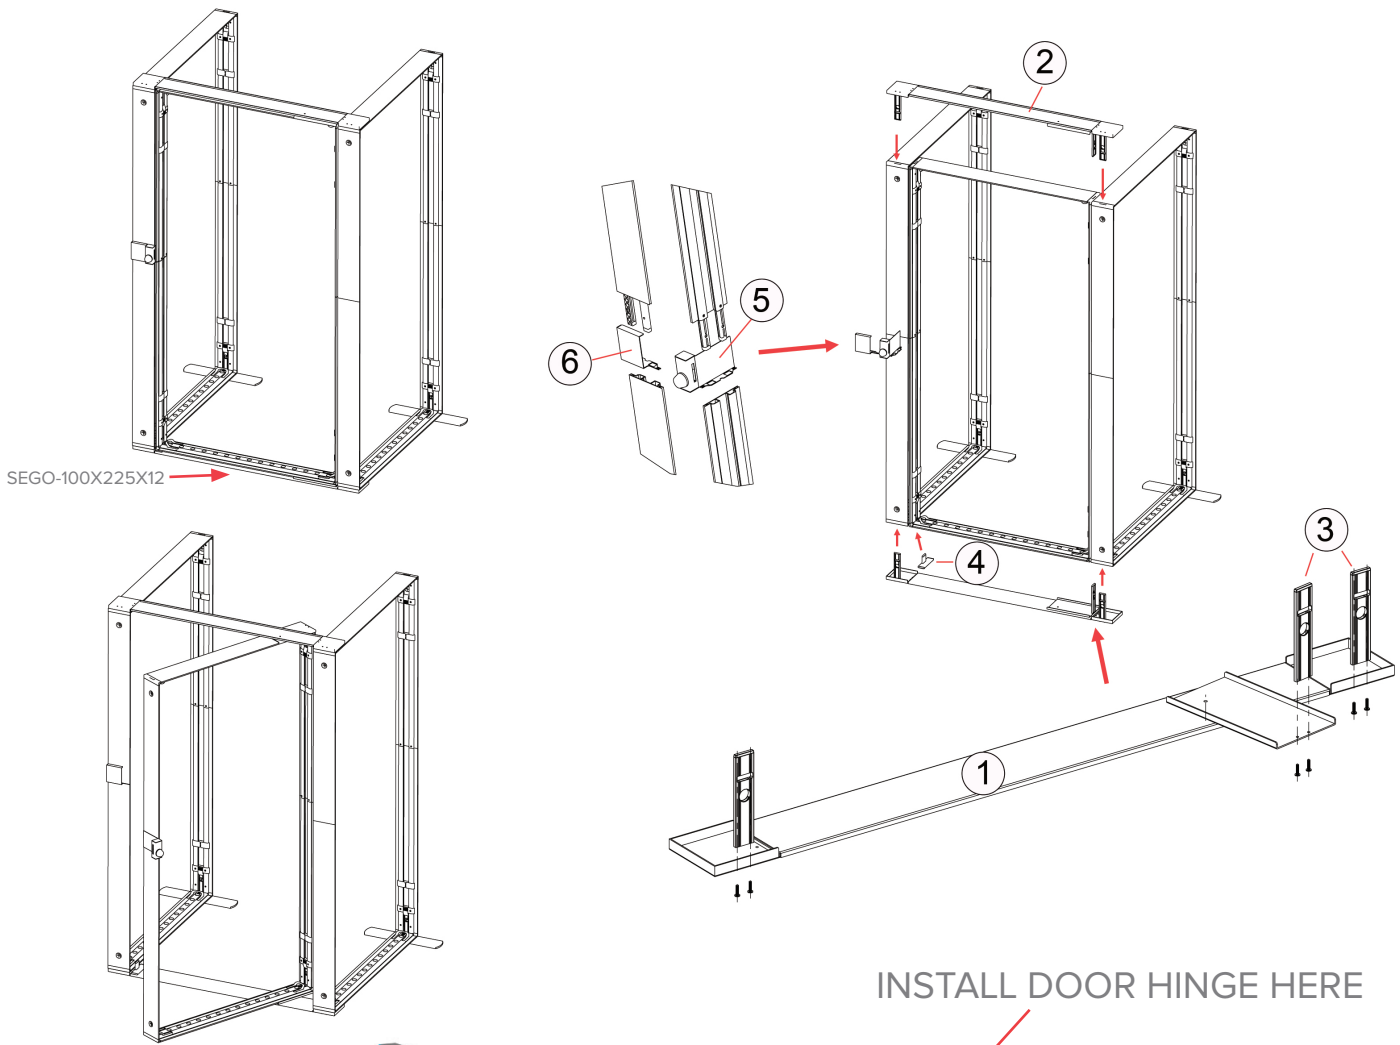

SEGO CONFIGURATION J

SEGO MODULAR LIGHTBOX DISPLAY
PRODUCT CODE:SEGO-J-20x10G

DOOR HINGE CONNECTION

NOTE: HINGE IS ONLY COMPATIBLE WITH SEGO-100X225X12 FRAME

INSTALL DOOR HINGE HERE