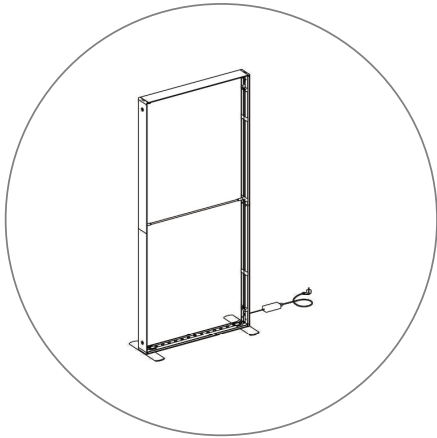

SEGO CONFIGURATION I

SEGO MODULAR LIGHTBOX DISPLAY
PRODUCT CODE:SEGO-I-20x20G

PARTS LIST

(qty 13)
SEGO-100X225X12