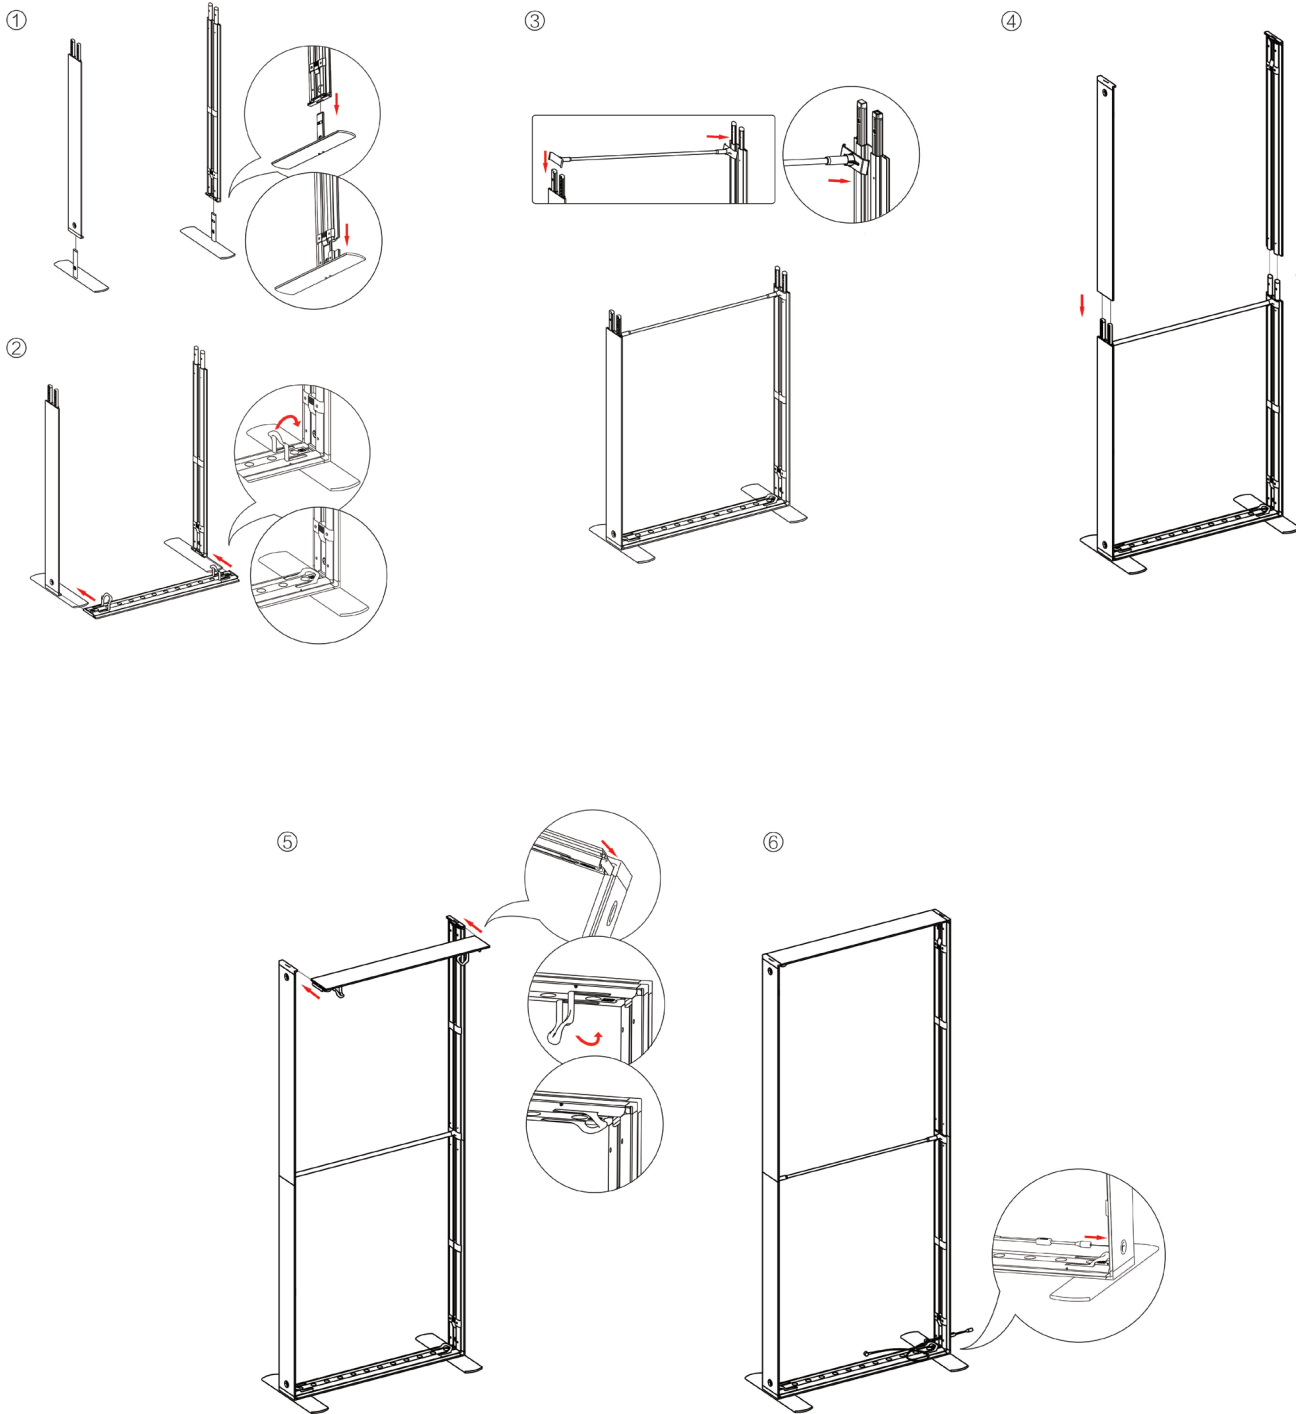

SEGO CONFIGURATION I

SEGO MODULAR LIGHTBOX DISPLAY
PRODUCT CODE:SEGO-I-20x20G

SET UP INSTRUCTIONS SEGO 100X225 FRAME ASSEMBLY