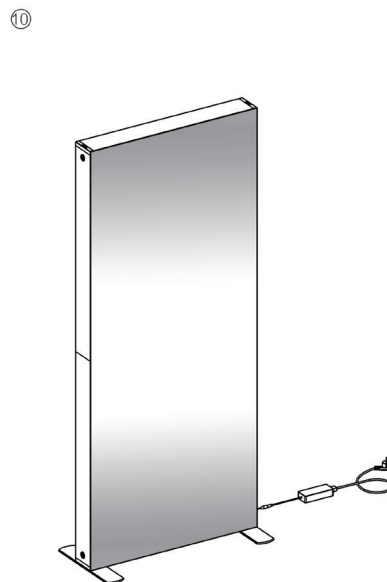

SEGO CONFIGURATION I

SEGO MODULAR LIGHTBOX DISPLAY

PRODUCT CODE:SEGO-I-20x20G