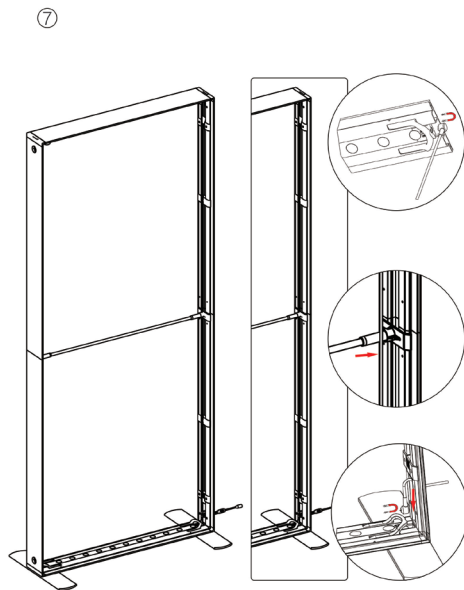

SEGO CONFIGURATION I

SEGO MODULAR LIGHTBOX DISPLAY

PRODUCT CODE:SEGO-I-20x20G