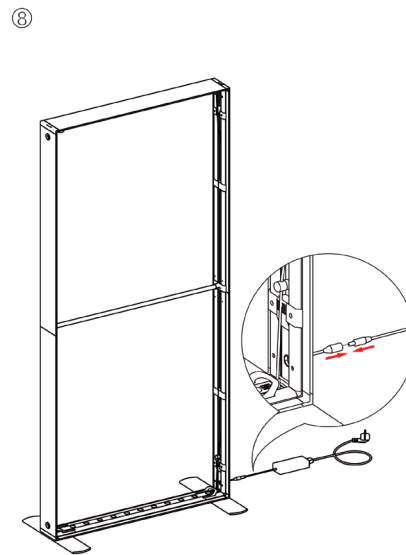

SEGO CONFIGURATION I

SEGO MODULAR LIGHTBOX DISPLAY

PRODUCT CODE:SEGO-I-20x20G