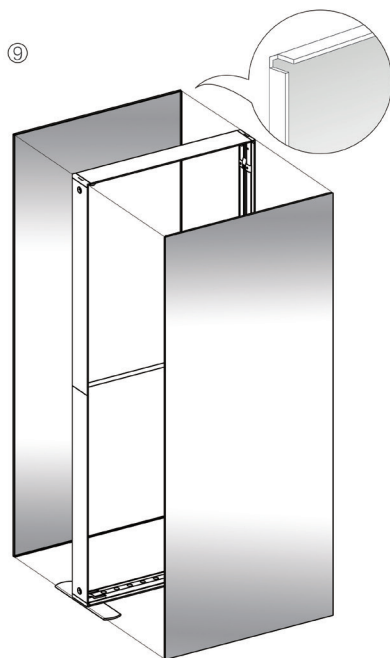

SEGO CONFIGURATION I

SEGO MODULAR LIGHTBOX DISPLAY

PRODUCT CODE:SEGO-I-20x20G