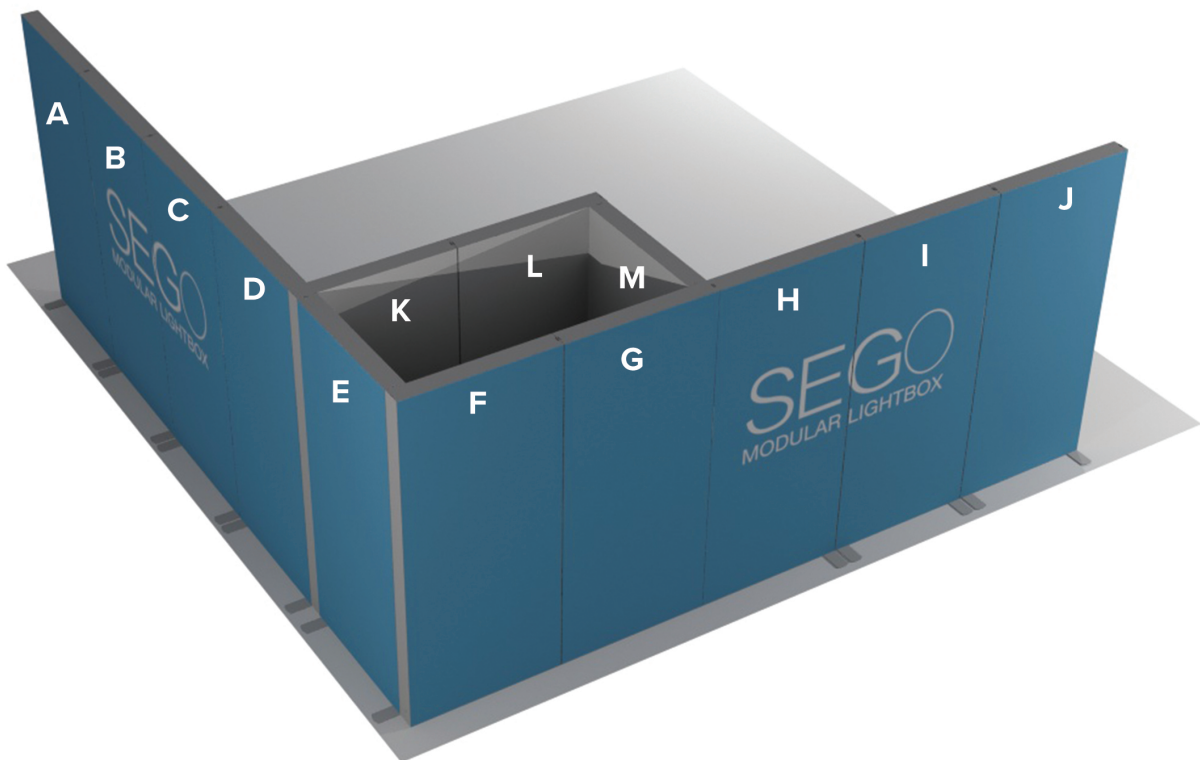

## SEGO Configuration H Template Guide

Frame	Template Dims	Notes
A	39.75" x 88.625"	-
B	39.75" x 88.625"	-
C	39.75" x 88.625"	-
D	39.75" x 88.625"	-
E	39.75" x 88.625"	Front graphic = blackout panel
F	39.75" x 88.625"	Front graphic = blackout panel
G	39.75" x 88.625"	Front graphic = blackout panel
H	39.75" x 88.625"	-
I	39.75" x 88.625"	-
J	39.75" x 88.625"	-
K	39.75" x 88.625"	Back graphic = blackout panel
L	39.75" x 88.625"	Back graphic = blackout panel
M	39.75" x 88.625"	Back graphic = blackout panel