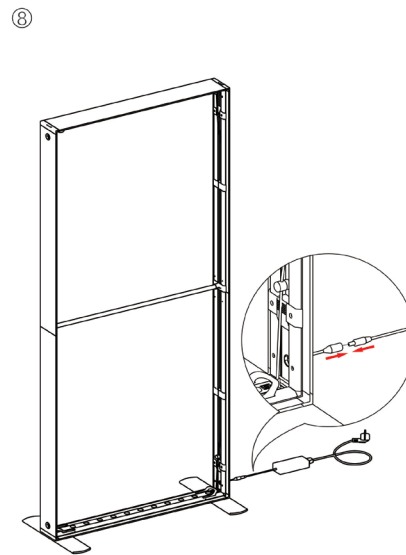

SEGO CONFIGURATION I

SEGO MODULAR LIGHTBOX DISPLAY
PRODUCT CODE:SEGO-I-20x20G

SET UP INSTRUCTIONS SEGO 100X225 FRAME ASSEMBLY

SEGO CONFIGURATION I

SEGO MODULAR LIGHTBOX DISPLAY

PRODUCT CODE:SEGO-I-20x20G

SEGO CONFIGURATION I

SEGO MODULAR LIGHTBOX DISPLAY
PRODUCT CODE:SEGO-I-20x20G

FRAME CONNECTION

SEGO CONFIGURATION I

SEGO MODULAR LIGHTBOX DISPLAY
PRODUCT CODE:SEGO-I-20x20G

DOOR HINGE CONNECTION

NOTE: HINGE IS ONLY COMPATIBLE WITH SEGO-100X225X12 FRAME

SEGO CONFIGURATION I

SEGO MODULAR LIGHTBOX DISPLAY
PRODUCT CODE:SEGO-I-20x20G

TRANSFORMER WIRING CONNECTION