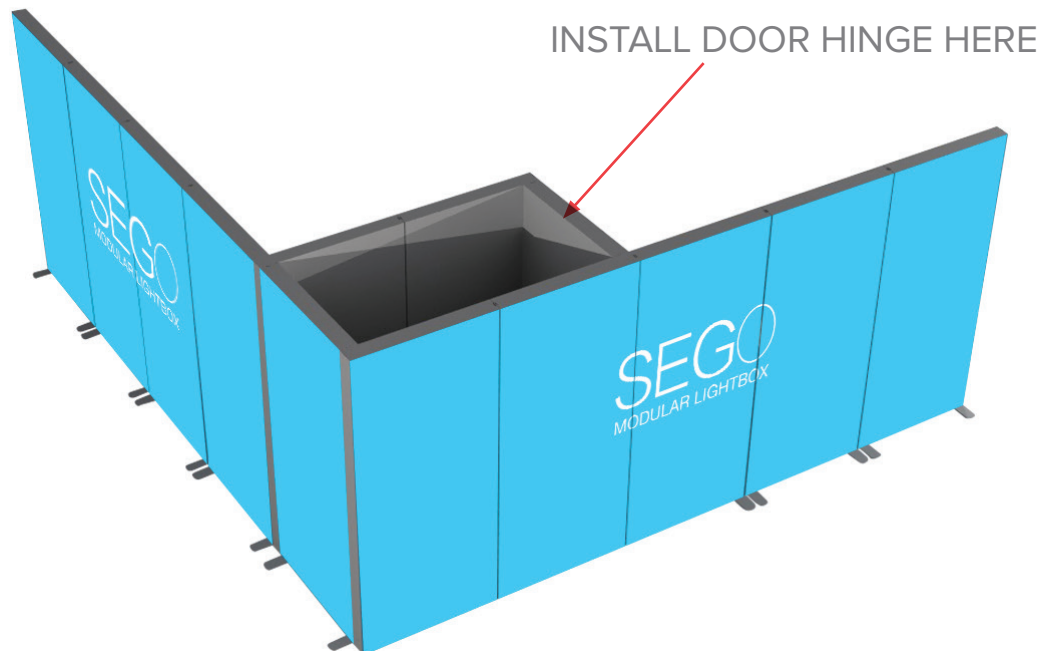

SEGO CONFIGURATION I

SEGO MODULAR LIGHTBOX DISPLAY
PRODUCT CODE:SEGO-I-20x20G

SET UP INSTRUCTIONS SEGO 100X225 FRAME ASSEMBLY

SEGO CONFIGURATION I

SEGO MODULAR LIGHTBOX DISPLAY

PRODUCT CODE:SEGO-I-20x20G

SEGO CONFIGURATION I

SEGO MODULAR LIGHTBOX DISPLAY
PRODUCT CODE:SEGO-I-20x20G

FRAME CONNECTION

SEGO CONFIGURATION I

SEGO MODULAR LIGHTBOX DISPLAY
PRODUCT CODE:SEGO-I-20x20G

DOOR HINGE CONNECTION

NOTE: HINGE IS ONLY COMPATIBLE WITH SEGO-100X225X12 FRAME

SEGO CONFIGURATION I

SEGO MODULAR LIGHTBOX DISPLAY
PRODUCT CODE:SEGO-I-20x20G

TRANSFORMER WIRING CONNECTION