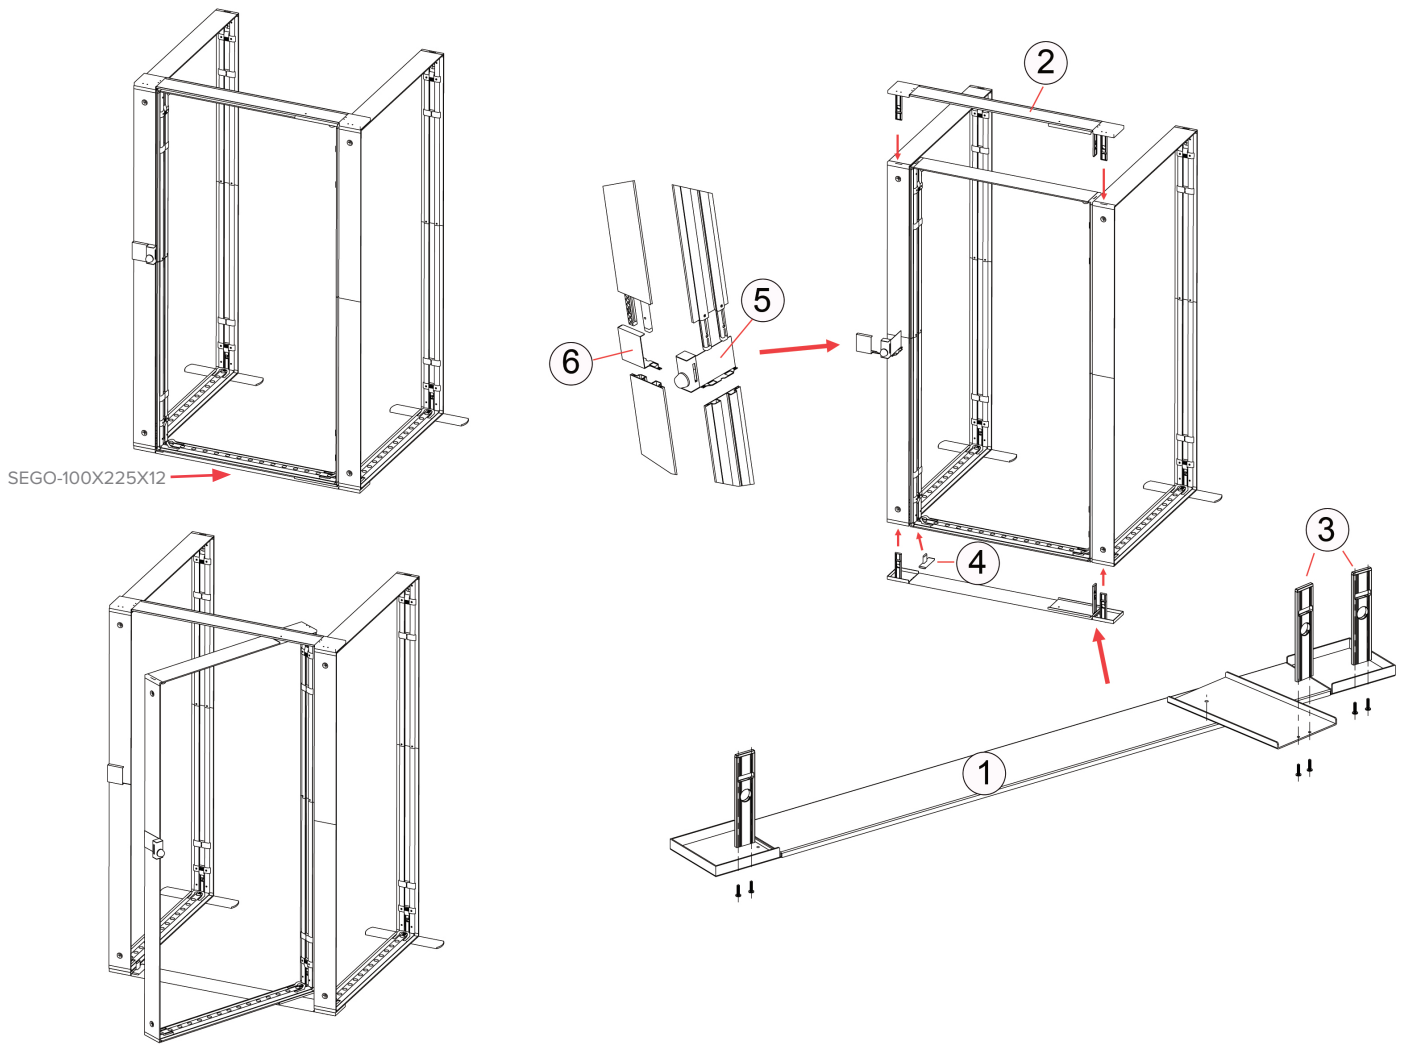

SEGO CONFIGURATION I

SEGO MODULAR LIGHTBOX DISPLAY
PRODUCT CODE:SEGO-I-20x20G

SET UP INSTRUCTIONS SEGO 100X225 FRAME ASSEMBLY

SEGO CONFIGURATION I

SEGO MODULAR LIGHTBOX DISPLAY

PRODUCT CODE:SEGO-I-20x20G

SEGO CONFIGURATION I

SEGO MODULAR LIGHTBOX DISPLAY
PRODUCT CODE:SEGO-I-20x20G

FRAME CONNECTION

SEGO CONFIGURATION I

SEGO MODULAR LIGHTBOX DISPLAY
PRODUCT CODE:SEGO-I-20x20G

DOOR HINGE CONNECTION

NOTE: HINGE IS ONLY COMPATIBLE WITH SEGO-100X225X12 FRAME

SEGO CONFIGURATION I

SEGO MODULAR LIGHTBOX DISPLAY
PRODUCT CODE:SEGO-I-20x20G

TRANSFORMER WIRING CONNECTION