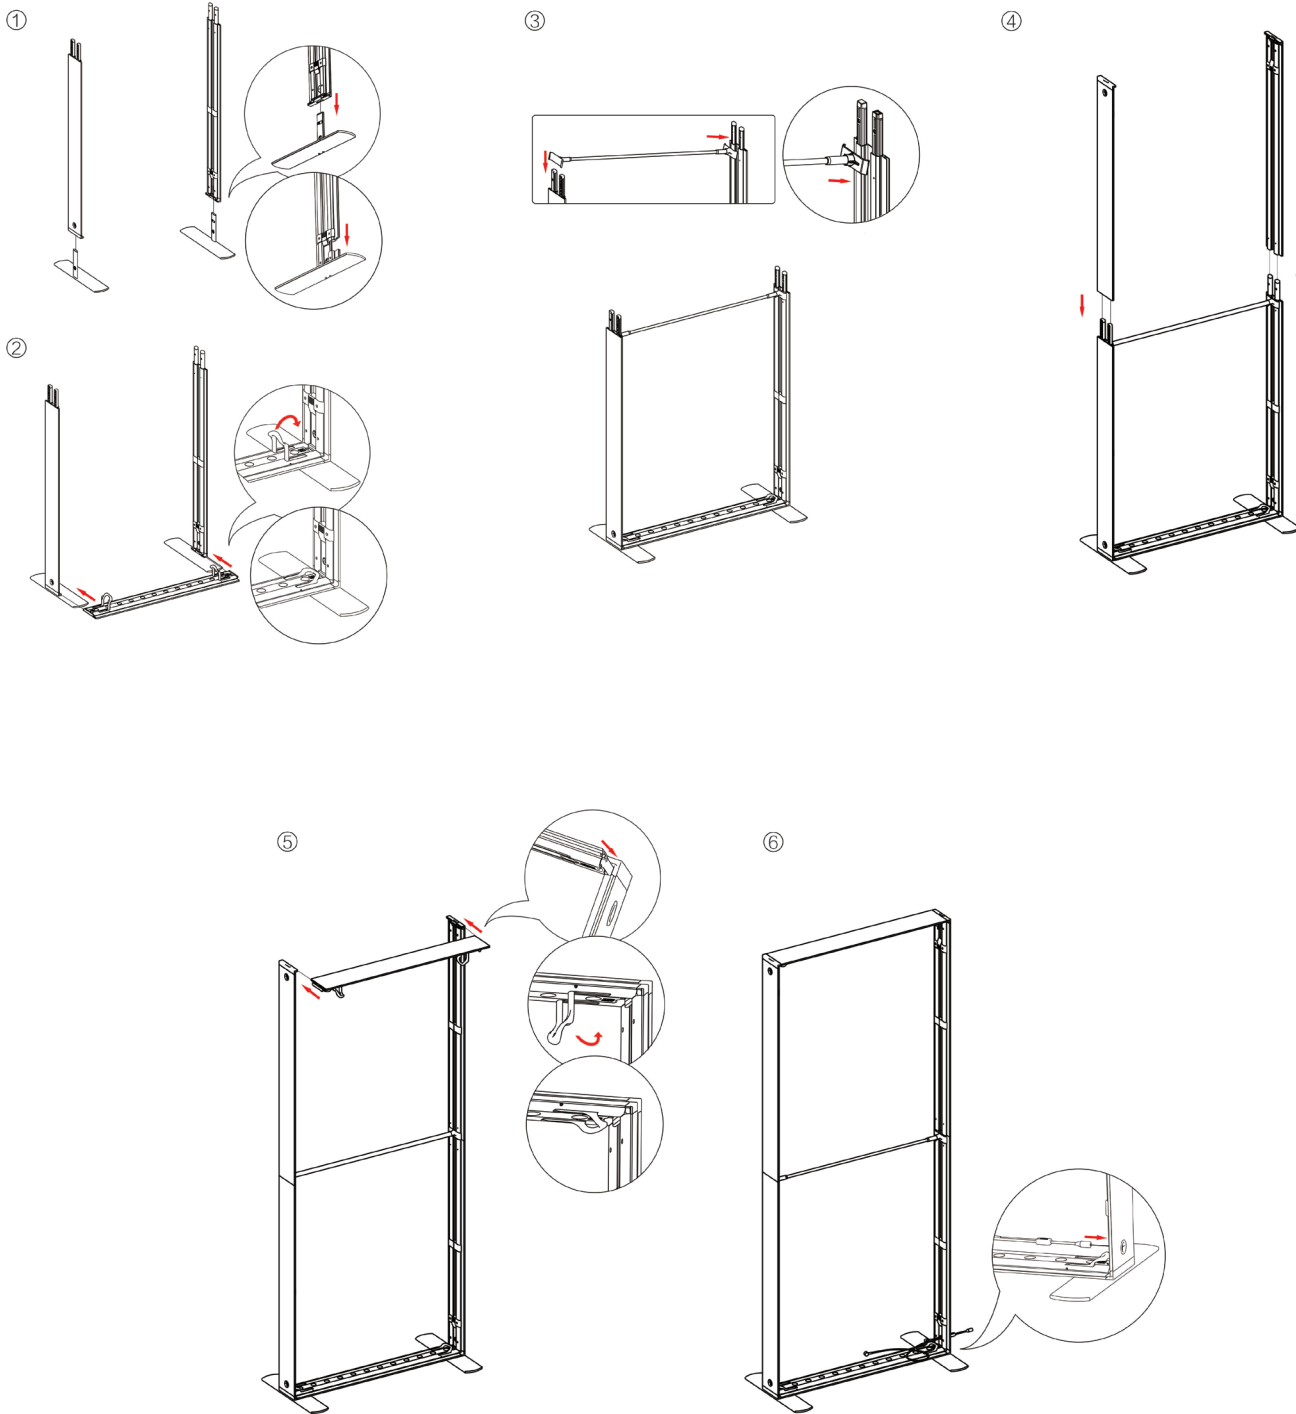

SEGO CONFIGURATION I

SEGO MODULAR LIGHTBOX DISPLAY
PRODUCT CODE:SEGO-I-20x20G

SET UP INSTRUCTIONS SEGO 100X225 FRAME ASSEMBLY

SEGO CONFIGURATION I

SEGO MODULAR LIGHTBOX DISPLAY

PRODUCT CODE:SEGO-I-20x20G

SEGO CONFIGURATION I

SEGO MODULAR LIGHTBOX DISPLAY
PRODUCT CODE:SEGO-I-20x20G

FRAME CONNECTION

SEGO CONFIGURATION I

SEGO MODULAR LIGHTBOX DISPLAY
PRODUCT CODE:SEGO-I-20x20G

DOOR HINGE CONNECTION

NOTE: HINGE IS ONLY COMPATIBLE WITH SEGO-100X225X12 FRAME

SEGO CONFIGURATION I

SEGO MODULAR LIGHTBOX DISPLAY
PRODUCT CODE:SEGO-I-20x20G

TRANSFORMER WIRING CONNECTION