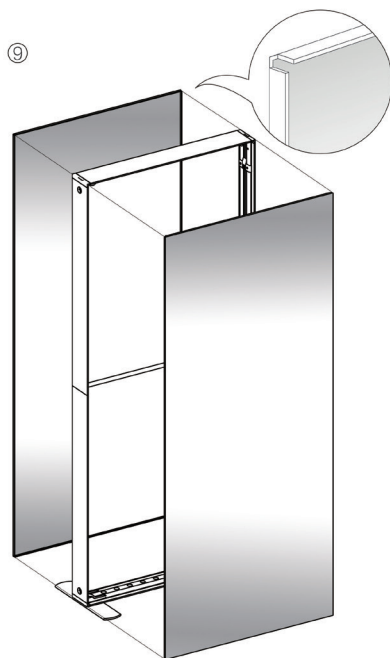

SEGO CONFIGURATION I

SEGO MODULAR LIGHTBOX DISPLAY
PRODUCT CODE:SEGO-I-20x20G

SET UP INSTRUCTIONS SEGO 100X225 FRAME ASSEMBLY

SEGO CONFIGURATION I

SEGO MODULAR LIGHTBOX DISPLAY

PRODUCT CODE:SEGO-I-20x20G

SEGO CONFIGURATION I

SEGO MODULAR LIGHTBOX DISPLAY
PRODUCT CODE:SEGO-I-20x20G

FRAME CONNECTION

SEGO CONFIGURATION I

SEGO MODULAR LIGHTBOX DISPLAY
PRODUCT CODE:SEGO-I-20x20G

DOOR HINGE CONNECTION

NOTE: HINGE IS ONLY COMPATIBLE WITH SEGO-100X225X12 FRAME

SEGO CONFIGURATION I

SEGO MODULAR LIGHTBOX DISPLAY
PRODUCT CODE:SEGO-I-20x20G

TRANSFORMER WIRING CONNECTION