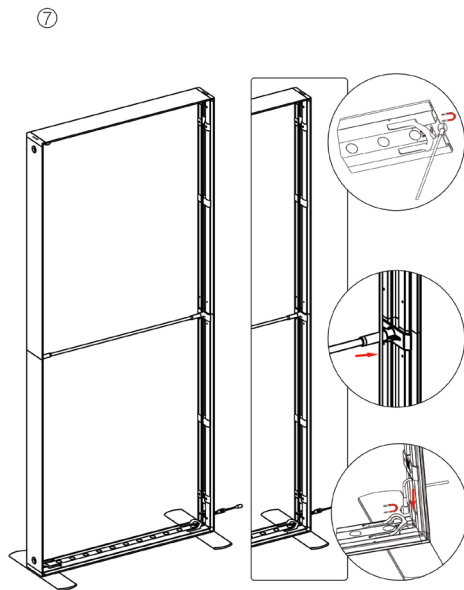

SEGO CONFIGURATION I

SEGO MODULAR LIGHTBOX DISPLAY
PRODUCT CODE:SEGO-I-20x20G

SET UP INSTRUCTIONS SEGO 100X225 FRAME ASSEMBLY

SEGO CONFIGURATION I

SEGO MODULAR LIGHTBOX DISPLAY

PRODUCT CODE:SEGO-I-20x20G

SEGO CONFIGURATION I

SEGO MODULAR LIGHTBOX DISPLAY
PRODUCT CODE:SEGO-I-20x20G

FRAME CONNECTION

SEGO CONFIGURATION I

SEGO MODULAR LIGHTBOX DISPLAY
PRODUCT CODE:SEGO-I-20x20G

DOOR HINGE CONNECTION

NOTE: HINGE IS ONLY COMPATIBLE WITH SEGO-100X225X12 FRAME

SEGO CONFIGURATION I

SEGO MODULAR LIGHTBOX DISPLAY
PRODUCT CODE:SEGO-I-20x20G

TRANSFORMER WIRING CONNECTION