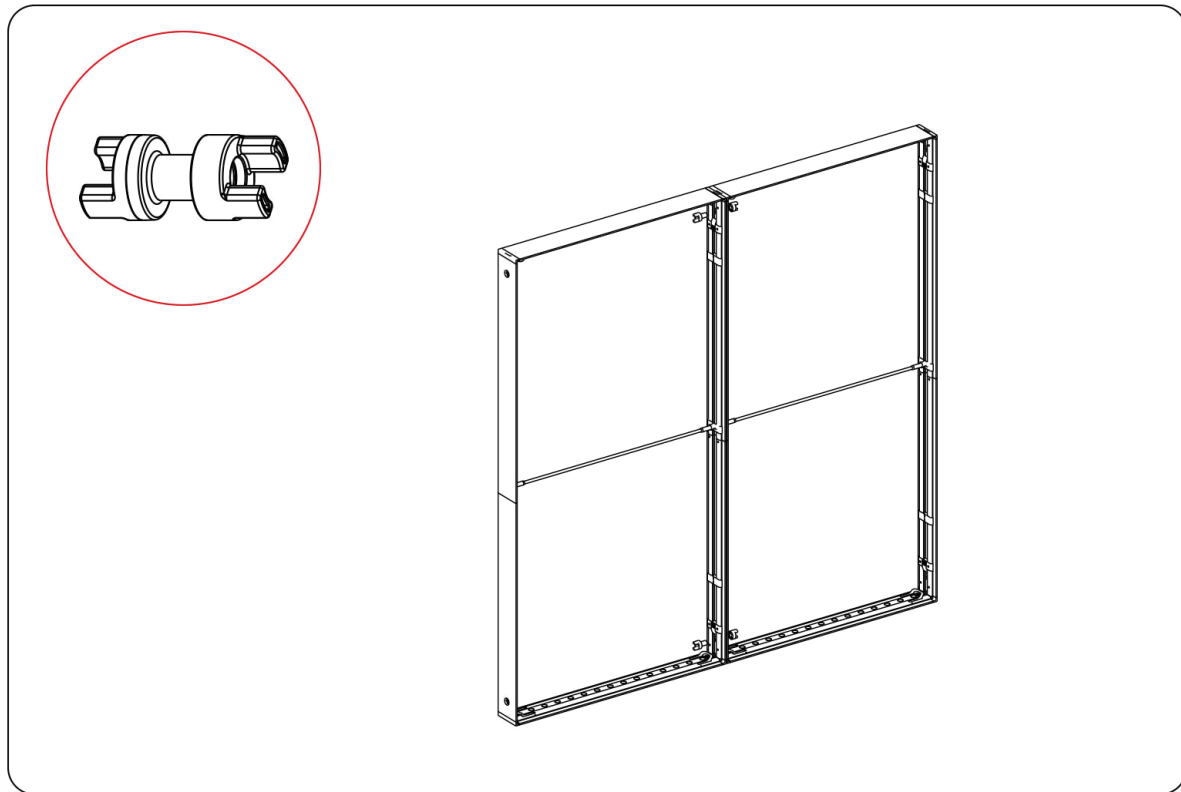

SEGO CONFIGURATION I

SEGO MODULAR LIGHTBOX DISPLAY
PRODUCT CODE:SEGO-I-20x20G

SET UP INSTRUCTIONS SEGO 100X225 FRAME ASSEMBLY

SEGO CONFIGURATION I

SEGO MODULAR LIGHTBOX DISPLAY

PRODUCT CODE:SEGO-I-20x20G

SEGO CONFIGURATION I

SEGO MODULAR LIGHTBOX DISPLAY
PRODUCT CODE:SEGO-I-20x20G

FRAME CONNECTION

SEGO CONFIGURATION I

SEGO MODULAR LIGHTBOX DISPLAY
PRODUCT CODE:SEGO-I-20x20G

DOOR HINGE CONNECTION

NOTE: HINGE IS ONLY COMPATIBLE WITH SEGO-100X225X12 FRAME

SEGO CONFIGURATION I

SEGO MODULAR LIGHTBOX DISPLAY
PRODUCT CODE:SEGO-I-20x20G

TRANSFORMER WIRING CONNECTION