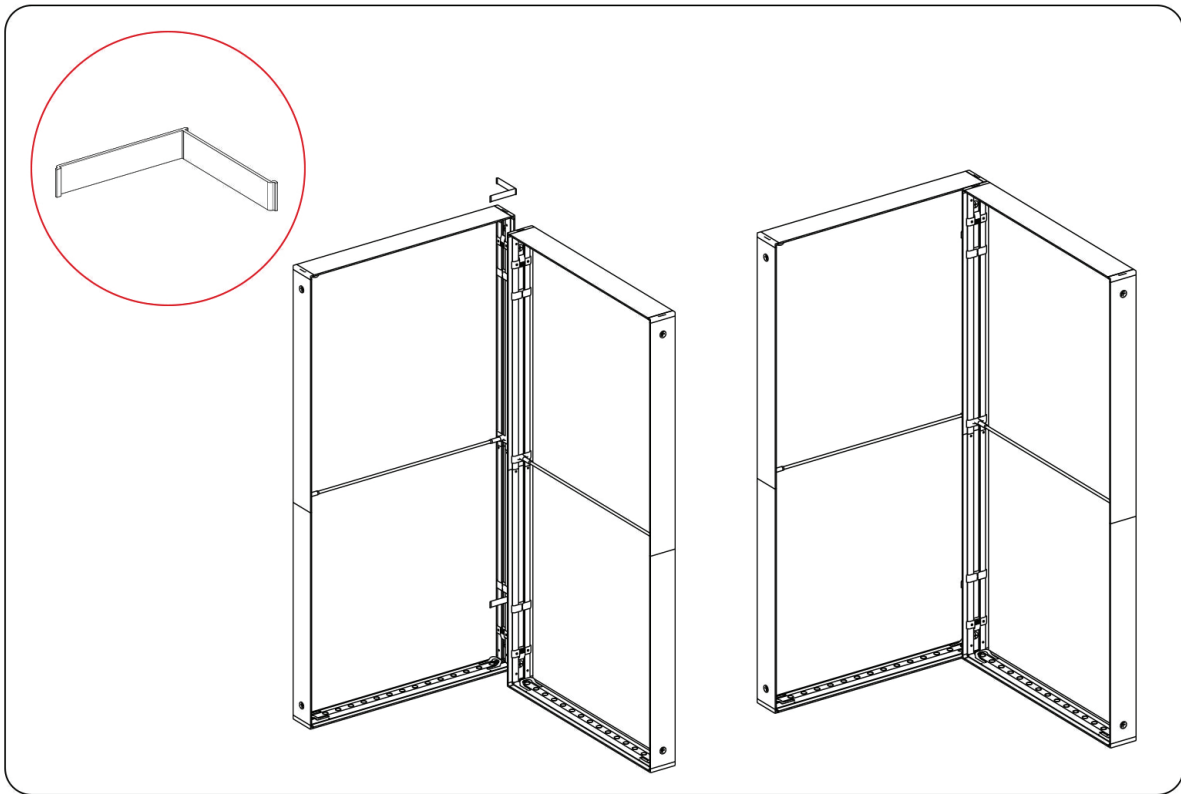

SEGO CONFIGURATION I

SEGO MODULAR LIGHTBOX DISPLAY
PRODUCT CODE:SEGO-I-20x20G

SET UP INSTRUCTIONS SEGO 100X225 FRAME ASSEMBLY

SEGO CONFIGURATION I

SEGO MODULAR LIGHTBOX DISPLAY

PRODUCT CODE:SEGO-I-20x20G

SEGO CONFIGURATION I

SEGO MODULAR LIGHTBOX DISPLAY
PRODUCT CODE:SEGO-I-20x20G

FRAME CONNECTION

SEGO CONFIGURATION I

SEGO MODULAR LIGHTBOX DISPLAY
PRODUCT CODE:SEGO-I-20x20G

DOOR HINGE CONNECTION

NOTE: HINGE IS ONLY COMPATIBLE WITH SEGO-100X225X12 FRAME

SEGO CONFIGURATION I

SEGO MODULAR LIGHTBOX DISPLAY
PRODUCT CODE:SEGO-I-20x20G

TRANSFORMER WIRING CONNECTION