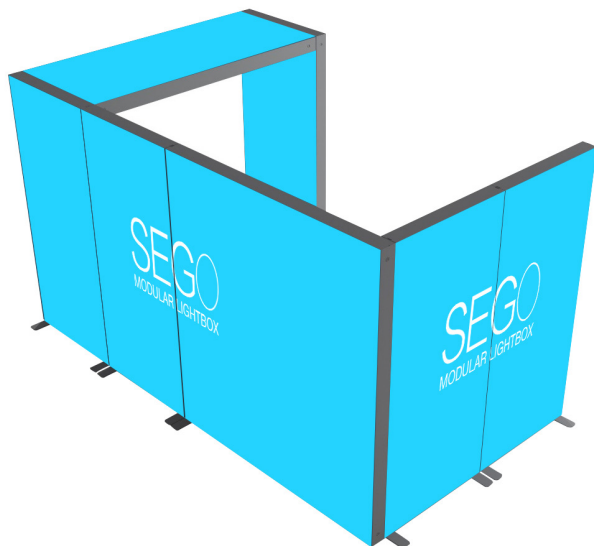

# SEGO CONFIGURATION G

SEGO MODULAR LIGHTBOX DISPLAY

PRODUCT CODE:SEGO-G-15x10G

On frame On graphic

## PRODUCT DESCRIPTION

The advanced technology of the new SEGO modular lightbox system combines innovation with intuition. Toolless down to its feet, SEGO is designed to help heighten your display experience. Magnetic electrical connectors light up the UL certified LED lights that come pre-installed in the profiles. Electrical wires stay hidden from view. Edge-to-edge customizable SEG backlit fabric graphics cover the front and back of the aluminum frame. Portable, configurable, desirable, SEGO is a lightbox unlike the others. SEGO is so well thought out, even its durable foam cut carry bag is made distinctly to keep all parts and pieces protected and organized.

DISPLAY DIMENSIONS	157.5"W x 88.25"H x 104.5"D
GRAPHIC SIZES	78.125"W x 88.625"H (SEGO-200X225)
	39.625"W x 88.625"H (SEGO-100X225)