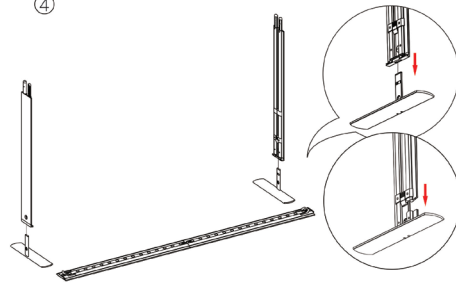

## SET UP INSTRUCTIONS SEGO 200X225 FRAME ASSEMBLY

①

③

②

④

⑤

⑦

⑥