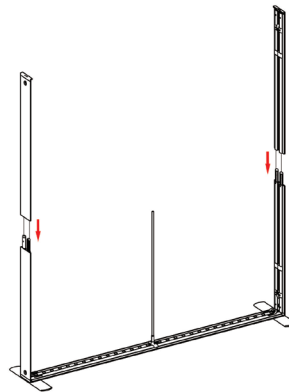

## SET UP INSTRUCTIONS SEGO 200X225 FRAME ASSEMBLY

①

③

②

④

⑤

⑦

⑥