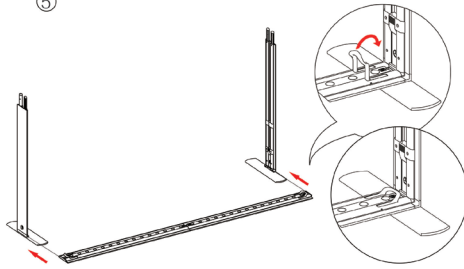

## SET UP INSTRUCTIONS SEGO 200X225 FRAME ASSEMBLY

①

③

②

④

⑤

⑦

⑥