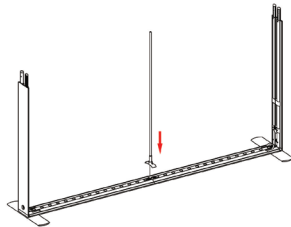

## SET UP INSTRUCTIONS SEGO 200X225 FRAME ASSEMBLY

①

③

②

④

⑤

⑦

⑥