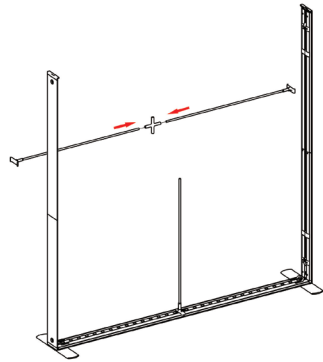

SEGO CONFIGURATION G

SEGO MODULAR LIGHTBOX DISPLAY

PRODUCT CODE:SEGO-G-15x10G

⑧