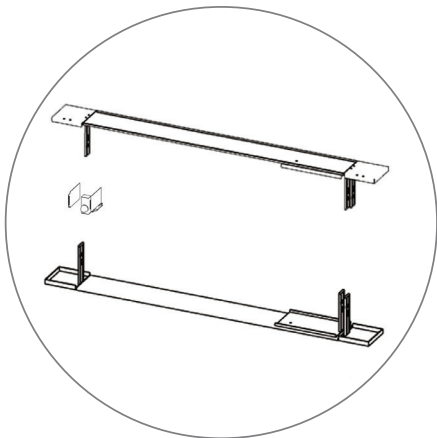

SEGO CONFIGURATION F

SEGO MODULAR LIGHTBOX DISPLAY

PRODUCT CODE: SEGO-F-20x10G

On frame On graphic

PRODUCT DESCRIPTION

The advanced technology of the new SEGO modular lightbox system combines innovation with intuition. Toolless down to its feet, SEGO is designed to help heighten your display experience. Magnetic electrical connectors light up the UL certified LED lights that come pre-installed in the profiles. Electrical wires stay hidden from view. Edge-to-edge customizable SEG backlit fabric graphics cover the front and back of the aluminum frame. Portable, configurable, desirable, SEGO is a lightbox unlike the others. SEGO is so well thought out, even its durable foam cut carry bag is made distinctly to keep all parts and pieces protected and organized. Configuration F features a storage room with door with an archway bridge to make you stand out at your next event.

INCLUDES DOOR HINGE WITH COMINATION LOCK

SEGO CONFIGURATION F

SEGO MODULAR LIGHTBOX DISPLAY

PRODUCT CODE:SEGO-F-20x10G

PARTS LIST

(qty 1)
SEGO-200X225X12

(qty 10)
SEGO-100X225X12

(qty 8)
SEGO-ILCON

(qty 4)
SEGO-BC

(qty 10)
SEGO-SCON

(qty 6)
SEGO-5MWIRE

(qty 1)
SEGO-DOOR

SEGO CONFIGURATION F

SEGO MODULAR LIGHTBOX DISPLAY
PRODUCT CODE:SEGO-F-20x10G

SEGO Configuration F Template Guide

Frame	Template Dims	Notes
A	39.75"W x 88.625"H	Obstruction on back graphic
B	39.75"W x 88.625"H	Bridge
C	39.75"W x 88.625"H	
D	39.75"W x 88.625"H	Obstruction on front graphic
E	39.75"W x 88.625"H	
F	78.125"W x 88.625"H	
G	39.75"W x 88.625"H	Front graphic = blackout panel
H	39.75"W x 88.625"H	Front graphic = blackout panel
I	39.75"W x 88.625"H	
J	39.75"W x 88.625"H	Back graphic = blackout panel
K	39.75"W x 88.625"H	Back graphic = blackout panel