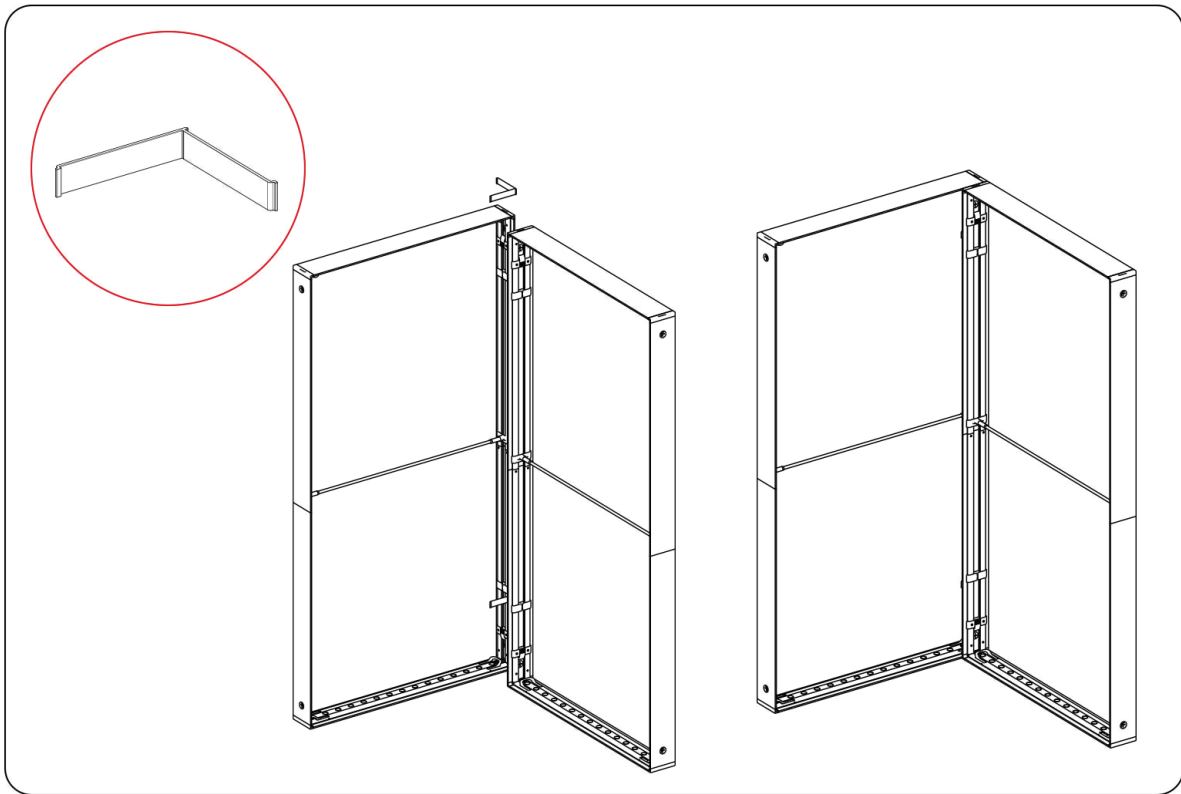

SEGO CONFIGURATION F

SEGO MODULAR LIGHTBOX DISPLAY
PRODUCT CODE:SEGO-F-20x10G

FRAME CONNECTION