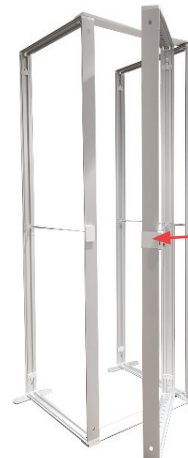

SEGO CONFIGURATION F

SEGO MODULAR LIGHTBOX DISPLAY

PRODUCT CODE: SEGO-F-20x10G

On frame On graphic

PRODUCT DESCRIPTION

The advanced technology of the new SEGO modular lightbox system combines innovation with intuition. Toolless down to its feet, SEGO is designed to help heighten your display experience. Magnetic electrical connectors light up the UL certified LED lights that come pre-installed in the profiles. Electrical wires stay hidden from view. Edge-to-edge customizable SEG backlit fabric graphics cover the front and back of the aluminum frame. Portable, configurable, desirable, SEGO is a lightbox unlike the others. SEGO is so well thought out, even its durable foam cut carry bag is made distinctly to keep all parts and pieces protected and organized. Configuration F features a storage room with door with an archway bridge to make you stand out at your next event.

DISPLAY DIMENSIONS	236.25"W x 88.25"H x 104.5"D
GRAPHIC SIZES	39.75"W x 88.625"H (SEGO-100X225)
	78.125"W x 88.625"H (SEGO-200X225)

GRAPHIC MATERIAL

Dye Sub Backlit Fabric

GRAPHIC FINISHING

Silicone beading sewn onto edge of graphic

DISPLAY CONSTRUCTION

Aluminum extrusion frame with plastic components

SHIPPING WEIGHTS & DIMENSIONS

Shipping Weight SEGO-100X225 (10 boxes total)	32 lbs (frame & graphic-each box)
Shipping Weight SEGO-200X225 (2 boxes total)	37 lbs (frame & graphic-each box)
Shipping Dimensions (each box)	54.5"W x 15.5"H x 6.75"D (x 12 boxes)

INCLUDES DOOR HINGE WITH COMINATION LOCK

SEGO CONFIGURATION F

SEGO MODULAR LIGHTBOX DISPLAY

PRODUCT CODE:SEGO-F-20x10G

PARTS LIST

(qty 1)
SEGO-200X225X12

(qty 10)
SEGO-100X225X12

(qty 8)
SEGO-ILCON