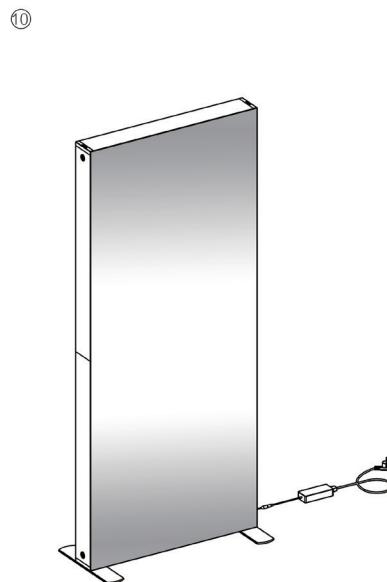

SEGO CONFIGURATION F

SEGO MODULAR LIGHTBOX DISPLAY

PRODUCT CODE: SEGO-F-20x10G

On frame On graphic

PRODUCT DESCRIPTION

The advanced technology of the new SEGO modular lightbox system combines innovation with intuition. Toolless down to its feet, SEGO is designed to help heighten your display experience. Magnetic electrical connectors light up the UL certified LED lights that come pre-installed in the profiles. Electrical wires stay hidden from view. Edge-to-edge customizable SEG backlit fabric graphics cover the front and back of the aluminum frame. Portable, configurable, desirable, SEGO is a lightbox unlike the others. SEGO is so well thought out, even its durable foam cut carry bag is made distinctly to keep all parts and pieces protected and organized. Configuration F features a storage room with door with an archway bridge to make you stand out at your next event.

DISPLAY DIMENSIONS	236.25"W x 88.25"H x 104.5"D
GRAPHIC SIZES	39.75"W x 88.625"H (SEGO-100X225)
	78.125"W x 88.625"H (SEGO-200X225)

GRAPHIC MATERIAL

Dye Sub Backlit Fabric

GRAPHIC FINISHING

Silicone beading sewn onto edge of graphic

(qty 4)
SEGO-BC

(qty 10)
SEGO-SCON

(qty 6)
SEGO-5MWIRE

(qty 1)
SEGO-DOOR

SEGO CONFIGURATION F

SEGO MODULAR LIGHTBOX DISPLAY
PRODUCT CODE:SEGO-F-20x10G

SEGO Configuration F Template Guide

Frame	Template Dims	Notes
A	39.75"W x 88.625"H	Obstruction on back graphic
B	39.75"W x 88.625"H	Bridge
C	39.75"W x 88.625"H	
D	39.75"W x 88.625"H	Obstruction on front graphic
E	39.75"W x 88.625"H	
F	78.125"W x 88.625"H	
G	39.75"W x 88.625"H	Front graphic = blackout panel
H	39.75"W x 88.625"H	Front graphic = blackout panel
I	39.75"W x 88.625"H	
J	39.75"W x 88.625"H	Back graphic = blackout panel
K	39.75"W x 88.625"H	Back graphic = blackout panel

SEGO CONFIGURATION F

SEGO MODULAR LIGHTBOX DISPLAY

PRODUCT CODE:SEGO-F-20x10G

SET UP INSTRUCTIONS SEGO 100X225 FRAME ASSEMBLY

SEGO CONFIGURATION F

SEGO MODULAR LIGHTBOX DISPLAY
PRODUCT CODE:SEGO-F-20x10G

SEGO CONFIGURATION F