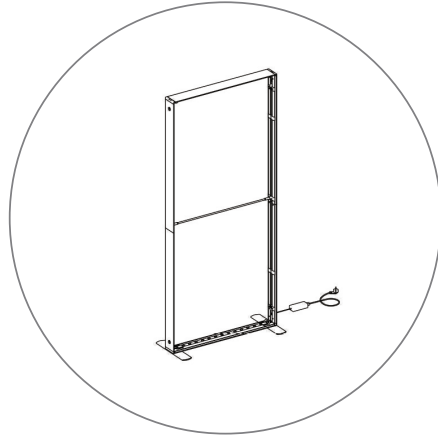

SEGO CONFIGURATION F

SEGO MODULAR LIGHTBOX DISPLAY

PRODUCT CODE: SEGO-F-20x10G

On frame On graphic

PRODUCT DESCRIPTION

The advanced technology of the new SEGO modular lightbox system combines innovation with intuition. Toolless down to its feet, SEGO is designed to help heighten your display experience. Magnetic electrical connectors light up the UL certified LED lights that come pre-installed in the profiles. Electrical wires stay hidden from view. Edge-to-edge customizable SEG backlit fabric graphics cover the front and back of the aluminum frame. Portable, configurable, desirable, SEGO is a lightbox unlike the others. SEGO is so well thought out, even its durable foam cut carry bag is made distinctly to keep all parts and pieces protected and organized. Configuration F features a storage room with door with an archway bridge to make you stand out at your next event.

INCLUDES DOOR HINGE WITH COMINATION LOCK

SEGO CONFIGURATION F

SEGO MODULAR LIGHTBOX DISPLAY

PRODUCT CODE:SEGO-F-20x10G

PARTS LIST

(qty 1)
SEGO-200X225X12

(qty 10)
SEGO-100X225X12

(qty 8)
SEGO-ILCON

(qty 4)
SEGO-BC

(qty 10)
SEGO-SCON

(qty 6)
SEGO-5MWIRE

(qty 1)
SEGO-DOOR

SEGO CONFIGURATION F

SEGO MODULAR LIGHTBOX DISPLAY
PRODUCT CODE:SEGO-F-20x10G

SEGO Configuration F Template Guide

Frame	Template Dims	Notes
A	39.75"W x 88.625"H	Obstruction on back graphic
B	39.75"W x 88.625"H	Bridge
C	39.75"W x 88.625"H	
D	39.75"W x 88.625"H	Obstruction on front graphic
E	39.75"W x 88.625"H	
F	78.125"W x 88.625"H	
G	39.75"W x 88.625"H	Front graphic = blackout panel
H	39.75"W x 88.625"H	Front graphic = blackout panel
I	39.75"W x 88.625"H	
J	39.75"W x 88.625"H	Back graphic = blackout panel
K	39.75"W x 88.625"H	Back graphic = blackout panel