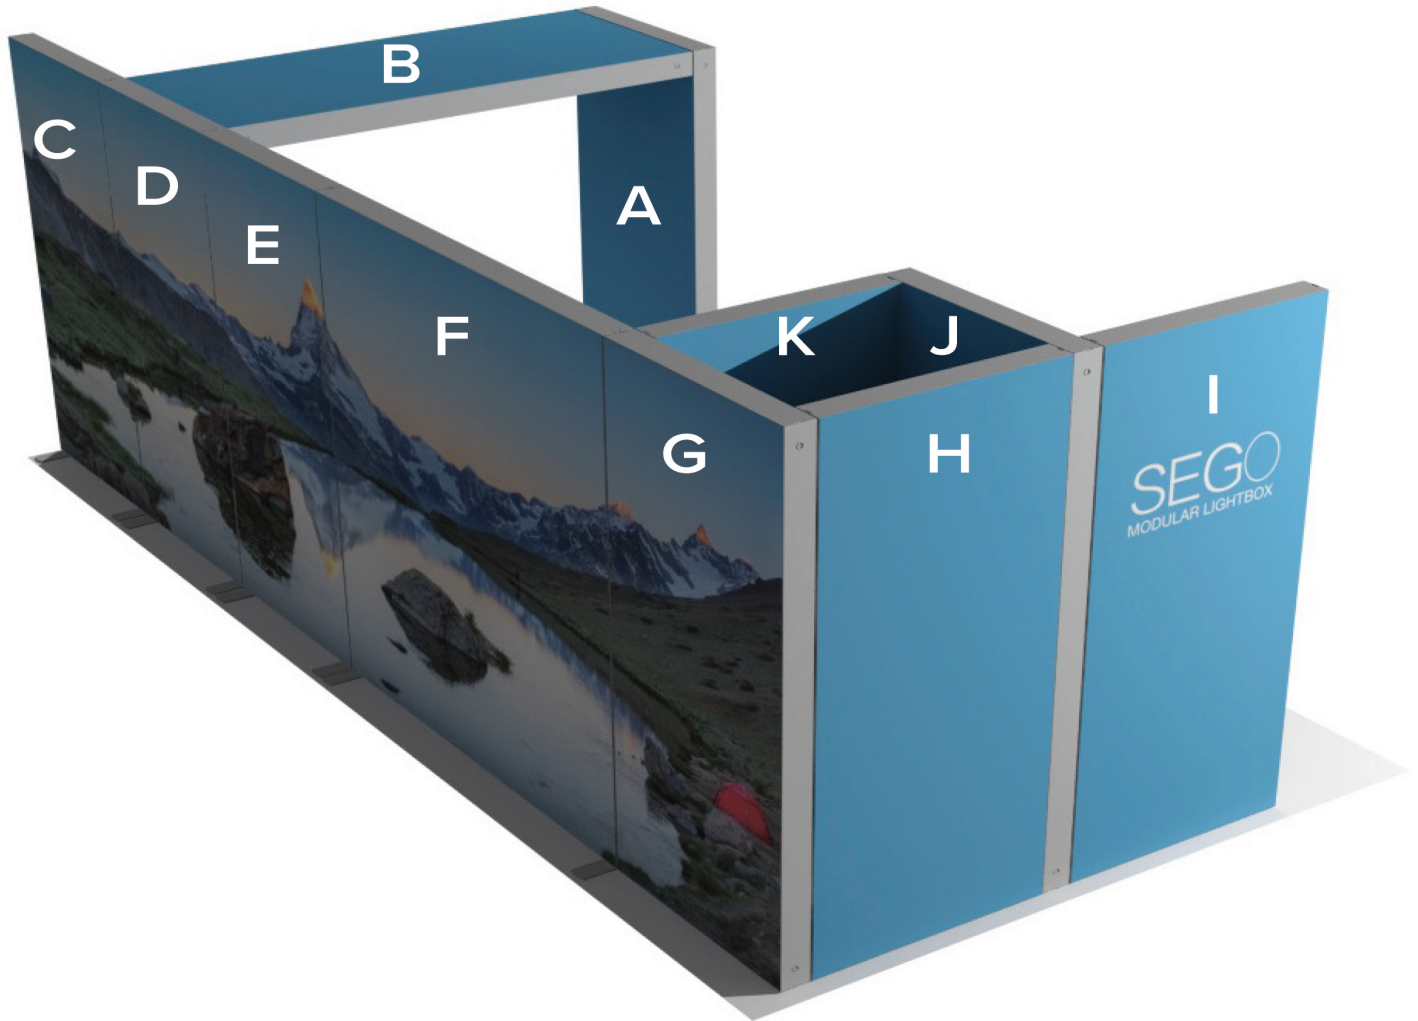

(qty 4)
SEGO-BC

(qty 10)
SEGO-SCON

(qty 6)
SEGO-5MWIRE

(qty 1)
SEGO-DOOR

SEGO CONFIGURATION F

SEGO MODULAR LIGHTBOX DISPLAY
PRODUCT CODE:SEGO-F-20x10G

SEGO Configuration F Template Guide

Frame	Template Dims	Notes
A	39.75"W x 88.625"H	Obstruction on back graphic
B	39.75"W x 88.625"H	Bridge
C	39.75"W x 88.625"H	
D	39.75"W x 88.625"H	Obstruction on front graphic
E	39.75"W x 88.625"H	
F	78.125"W x 88.625"H	
G	39.75"W x 88.625"H	Front graphic = blackout panel
H	39.75"W x 88.625"H	Front graphic = blackout panel
I	39.75"W x 88.625"H	
J	39.75"W x 88.625"H	Back graphic = blackout panel
K	39.75"W x 88.625"H	Back graphic = blackout panel