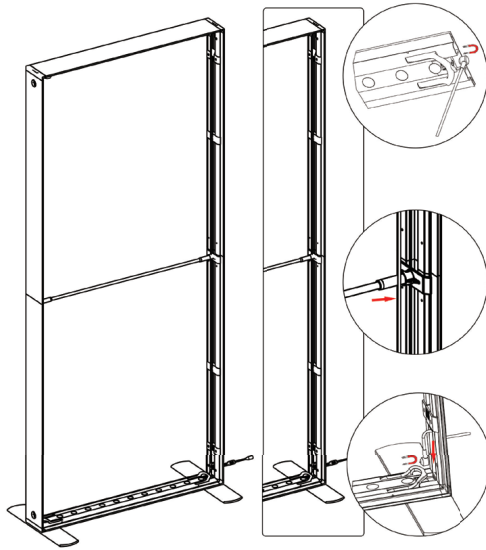

(qty 4)
SEGO-BC

(qty 10)
SEGO-SCON

(qty 6)
SEGO-5MWIRE

(qty 1)
SEGO-DOOR

SEGO CONFIGURATION F

SEGO MODULAR LIGHTBOX DISPLAY
PRODUCT CODE:SEGO-F-20x10G

SEGO Configuration F Template Guide

Frame	Template Dims	Notes
A	39.75"W x 88.625"H	Obstruction on back graphic
B	39.75"W x 88.625"H	Bridge
C	39.75"W x 88.625"H	
D	39.75"W x 88.625"H	Obstruction on front graphic
E	39.75"W x 88.625"H	
F	78.125"W x 88.625"H	
G	39.75"W x 88.625"H	Front graphic = blackout panel
H	39.75"W x 88.625"H	Front graphic = blackout panel
I	39.75"W x 88.625"H	
J	39.75"W x 88.625"H	Back graphic = blackout panel
K	39.75"W x 88.625"H	Back graphic = blackout panel

SEGO CONFIGURATION F

SEGO MODULAR LIGHTBOX DISPLAY

PRODUCT CODE:SEGO-F-20x10G

SET UP INSTRUCTIONS SEGO 100X225 FRAME ASSEMBLY

SEGO CONFIGURATION F

SEGO MODULAR LIGHTBOX DISPLAY
PRODUCT CODE:SEGO-F-20x10G

SEGO CONFIGURATION F

SEGO MODULAR LIGHTBOX DISPLAY
PRODUCT CODE:SEGO-F-20x10G

FRAME CONNECTION

SEGO CONFIGURATION F

SEGO MODULAR LIGHTBOX DISPLAY
PRODUCT CODE:SEGO-F-20x10G

SEGO CONFIGURATION F

SEGO MODULAR LIGHTBOX DISPLAY
PRODUCT CODE:SEGO-F-20x10G

TRANSFORMER WIRING CONNECTION

7

8

9

10

SEGO CONFIGURATION F

SEGO MODULAR LIGHTBOX DISPLAY
PRODUCT CODE:SEGO-F-20x10G

DOOR HINGE CONNECTION