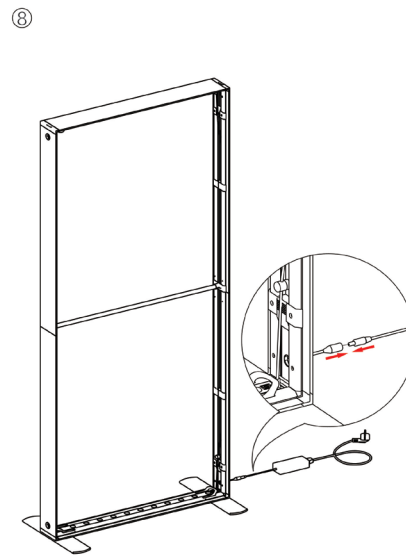

(qty 4)
SEGO-BC

(qty 10)
SEGO-SCON

(qty 6)
SEGO-5MWIRE

(qty 1)
SEGO-DOOR

SEGO CONFIGURATION F

SEGO MODULAR LIGHTBOX DISPLAY
PRODUCT CODE:SEGO-F-20x10G

SEGO Configuration F Template Guide

Frame	Template Dims	Notes
A	39.75"W x 88.625"H	Obstruction on back graphic
B	39.75"W x 88.625"H	Bridge
C	39.75"W x 88.625"H	
D	39.75"W x 88.625"H	Obstruction on front graphic
E	39.75"W x 88.625"H	
F	78.125"W x 88.625"H	
G	39.75"W x 88.625"H	Front graphic = blackout panel
H	39.75"W x 88.625"H	Front graphic = blackout panel
I	39.75"W x 88.625"H	
J	39.75"W x 88.625"H	Back graphic = blackout panel
K	39.75"W x 88.625"H	Back graphic = blackout panel

SEGO CONFIGURATION F

SEGO MODULAR LIGHTBOX DISPLAY

PRODUCT CODE:SEGO-F-20x10G

SET UP INSTRUCTIONS SEGO 100X225 FRAME ASSEMBLY

SEGO CONFIGURATION F

SEGO MODULAR LIGHTBOX DISPLAY
PRODUCT CODE:SEGO-F-20x10G

SEGO CONFIGURATION F