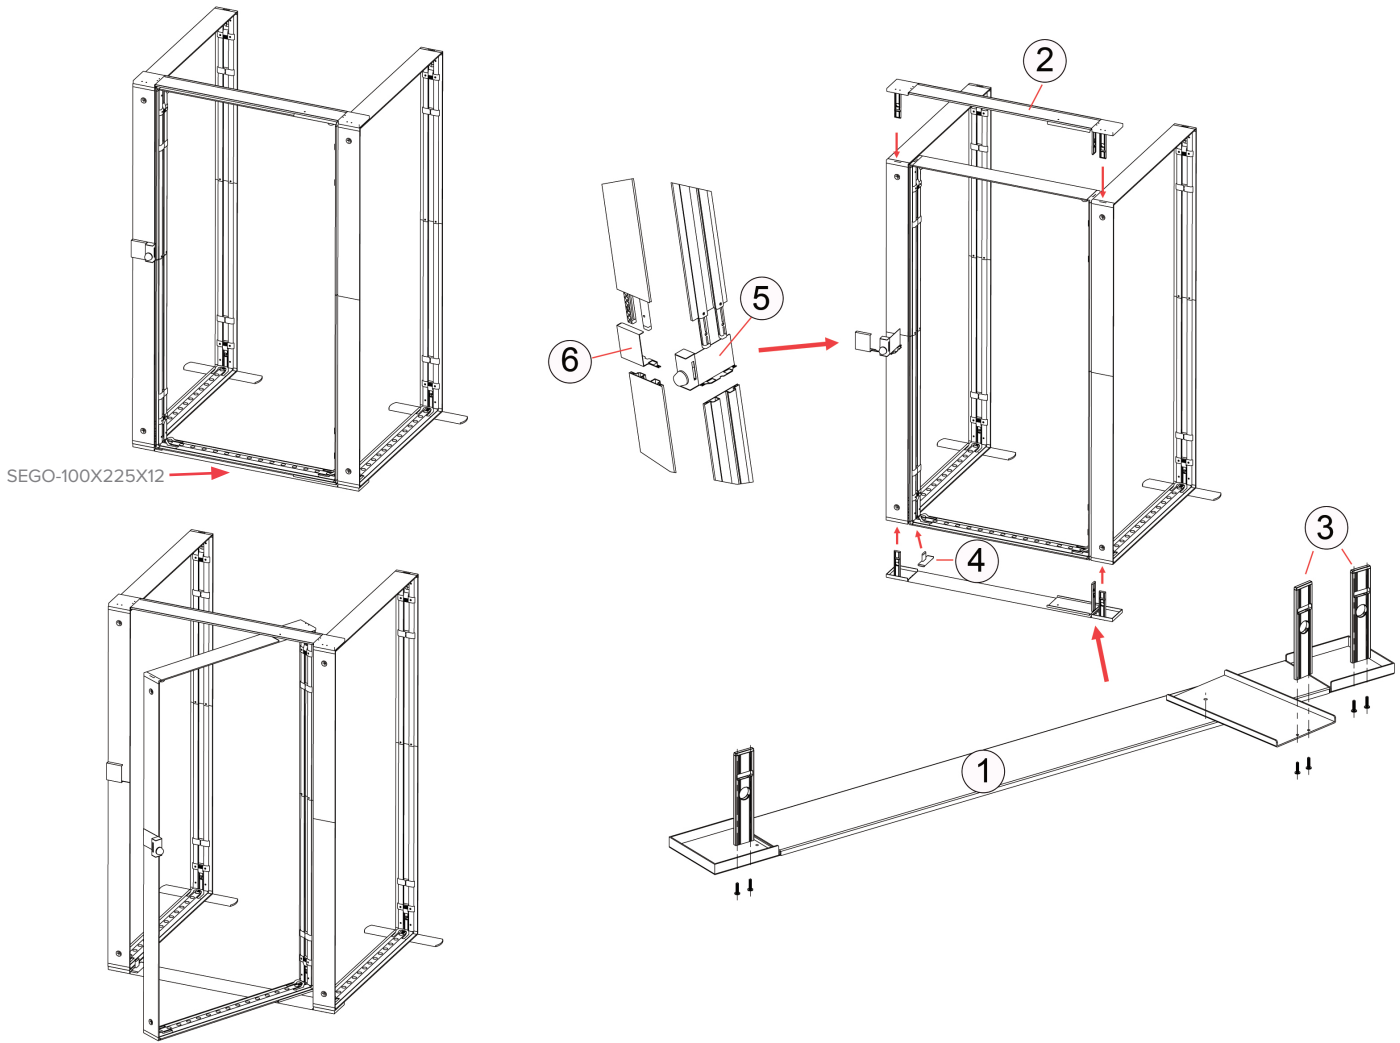

TRANSFORMER WIRING CONNECTION

7

8

9

10

SEGO CONFIGURATION F

SEGO MODULAR LIGHTBOX DISPLAY
PRODUCT CODE:SEGO-F-20x10G

DOOR HINGE CONNECTION

NOTE: HINGE IS ONLY COMPATIBLE WITH SEGO-100X225X12 FRAME

INSTALL DOOR HINGE HERE