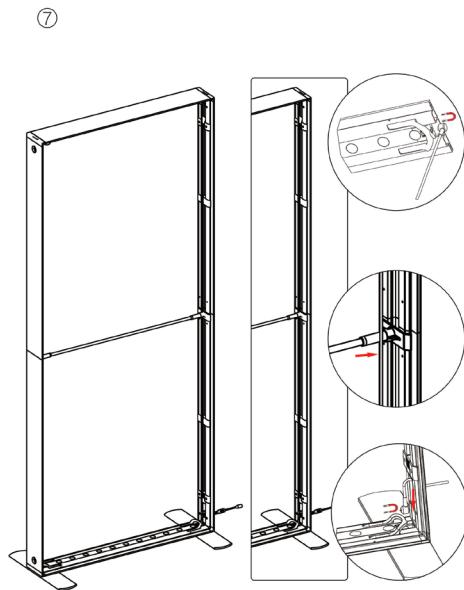

(qty 4)
SEGO-BC

(qty 10)
SEGO-SCON

(qty 6)
SEGO-5MWIRE

(qty 1)
SEGO-DOOR

SEGO CONFIGURATION F

SEGO MODULAR LIGHTBOX DISPLAY
PRODUCT CODE:SEGO-F-20x10G

SEGO Configuration F Template Guide

Frame	Template Dims	Notes
A	39.75"W x 88.625"H	Obstruction on back graphic
B	39.75"W x 88.625"H	Bridge
C	39.75"W x 88.625"H	
D	39.75"W x 88.625"H	Obstruction on front graphic
E	39.75"W x 88.625"H	
F	78.125"W x 88.625"H	
G	39.75"W x 88.625"H	Front graphic = blackout panel
H	39.75"W x 88.625"H	Front graphic = blackout panel
I	39.75"W x 88.625"H	
J	39.75"W x 88.625"H	Back graphic = blackout panel
K	39.75"W x 88.625"H	Back graphic = blackout panel

SEGO CONFIGURATION F

SEGO MODULAR LIGHTBOX DISPLAY

PRODUCT CODE:SEGO-F-20x10G

SET UP INSTRUCTIONS SEGO 100X225 FRAME ASSEMBLY

SEGO CONFIGURATION F

SEGO MODULAR LIGHTBOX DISPLAY
PRODUCT CODE:SEGO-F-20x10G

SEGO CONFIGURATION F

SEGO MODULAR LIGHTBOX DISPLAY
PRODUCT CODE:SEGO-F-20x10G

FRAME CONNECTION

SEGO CONFIGURATION F

SEGO MODULAR LIGHTBOX DISPLAY
PRODUCT CODE:SEGO-F-20x10G

SEGO CONFIGURATION F

SEGO MODULAR LIGHTBOX DISPLAY
PRODUCT CODE:SEGO-F-20x10G