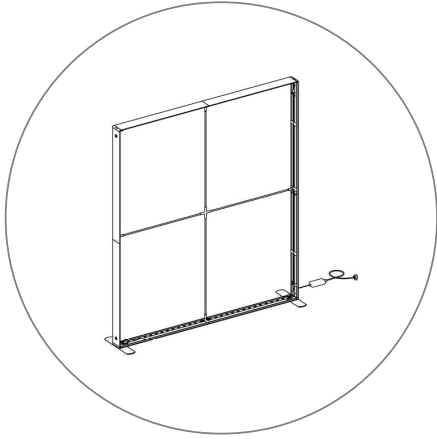

SEGO CONFIGURATION F

SEGO MODULAR LIGHTBOX DISPLAY

PRODUCT CODE: SEGO-F-20x10G

On frame On graphic

PRODUCT DESCRIPTION

The advanced technology of the new SEGO modular lightbox system combines innovation with intuition. Toolless down to its feet, SEGO is designed to help heighten your display experience. Magnetic electrical connectors light up the UL certified LED lights that come pre-installed in the profiles. Electrical wires stay hidden from view. Edge-to-edge customizable SEG backlit fabric graphics cover the front and back of the aluminum frame. Portable, configurable, desirable, SEGO is a lightbox unlike the others. SEGO is so well thought out, even its durable foam cut carry bag is made distinctly to keep all parts and pieces protected and organized. Configuration F features a storage room with door with an archway bridge to make you stand out at your next event.

DISPLAY DIMENSIONS	236.25"W x 88.25"H x 104.5"D
GRAPHIC SIZES	39.75"W x 88.625"H (SEGO-100X225)
	78.125"W x 88.625"H (SEGO-200X225)

GRAPHIC MATERIAL

Dye Sub Backlit Fabric

GRAPHIC FINISHING

Silicone beading sewn onto edge of graphic

INCLUDES DOOR HINGE WITH COMINATION LOCK

SEGO CONFIGURATION F

SEGO MODULAR LIGHTBOX DISPLAY

PRODUCT CODE:SEGO-F-20x10G

PARTS LIST

(qty 1)
SEGO-200X225X12

(qty 10)
SEGO-100X225X12

(qty 8)
SEGO-ILCON

(qty 4)
SEGO-BC

(qty 10)
SEGO-SCON

(qty 6)
SEGO-5MWIRE

(qty 1)
SEGO-DOOR

SEGO CONFIGURATION F

SEGO MODULAR LIGHTBOX DISPLAY
PRODUCT CODE:SEGO-F-20x10G

SEGO Configuration F Template Guide

Frame	Template Dims	Notes
A	39.75"W x 88.625"H	Obstruction on back graphic
B	39.75"W x 88.625"H	Bridge
C	39.75"W x 88.625"H	
D	39.75"W x 88.625"H	Obstruction on front graphic
E	39.75"W x 88.625"H	
F	78.125"W x 88.625"H	
G	39.75"W x 88.625"H	Front graphic = blackout panel
H	39.75"W x 88.625"H	Front graphic = blackout panel
I	39.75"W x 88.625"H	
J	39.75"W x 88.625"H	Back graphic = blackout panel
K	39.75"W x 88.625"H	Back graphic = blackout panel