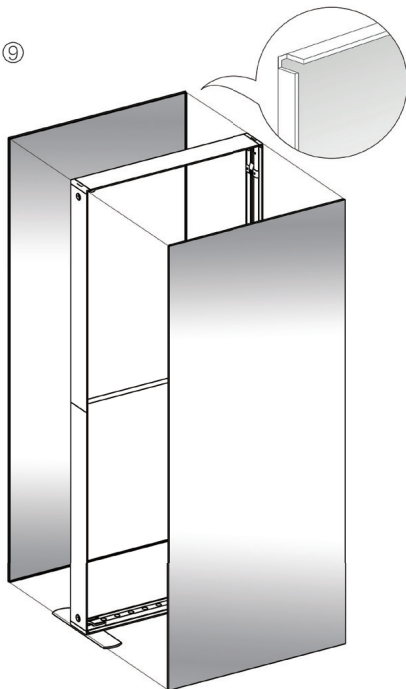

SEGO CONFIGURATION F

SEGO MODULAR LIGHTBOX DISPLAY

PRODUCT CODE: SEGO-F-20x10G

On frame On graphic

PRODUCT DESCRIPTION

The advanced technology of the new SEGO modular lightbox system combines innovation with intuition. Toolless down to its feet, SEGO is designed to help heighten your display experience. Magnetic electrical connectors light up the UL certified LED lights that come pre-installed in the profiles. Electrical wires stay hidden from view. Edge-to-edge customizable SEG backlit fabric graphics cover the front and back of the aluminum frame. Portable, configurable, desirable, SEGO is a lightbox unlike the others. SEGO is so well thought out, even its durable foam cut carry bag is made distinctly to keep all parts and pieces protected and organized. Configuration F features a storage room with door with an archway bridge to make you stand out at your next event.

DISPLAY DIMENSIONS	236.25"W x 88.25"H x 104.5"D
GRAPHIC SIZES	39.75"W x 88.625"H (SEGO-100X225)
	78.125"W x 88.625"H (SEGO-200X225)

GRAPHIC MATERIAL

Dye Sub Backlit Fabric

GRAPHIC FINISHING

Silicone beading sewn onto edge of graphic

(qty 4)
SEGO-BC

(qty 10)
SEGO-SCON

(qty 6)
SEGO-5MWIRE

(qty 1)
SEGO-DOOR

SEGO CONFIGURATION F

SEGO MODULAR LIGHTBOX DISPLAY
PRODUCT CODE:SEGO-F-20x10G

SEGO Configuration F Template Guide

Frame	Template Dims	Notes
A	39.75"W x 88.625"H	Obstruction on back graphic
B	39.75"W x 88.625"H	Bridge
C	39.75"W x 88.625"H	
D	39.75"W x 88.625"H	Obstruction on front graphic
E	39.75"W x 88.625"H	
F	78.125"W x 88.625"H	
G	39.75"W x 88.625"H	Front graphic = blackout panel
H	39.75"W x 88.625"H	Front graphic = blackout panel
I	39.75"W x 88.625"H	
J	39.75"W x 88.625"H	Back graphic = blackout panel
K	39.75"W x 88.625"H	Back graphic = blackout panel

TRANSFORMER WIRING CONNECTION

7

8

9

10

SEGO CONFIGURATION F

SEGO MODULAR LIGHTBOX DISPLAY
PRODUCT CODE:SEGO-F-20x10G

DOOR HINGE CONNECTION