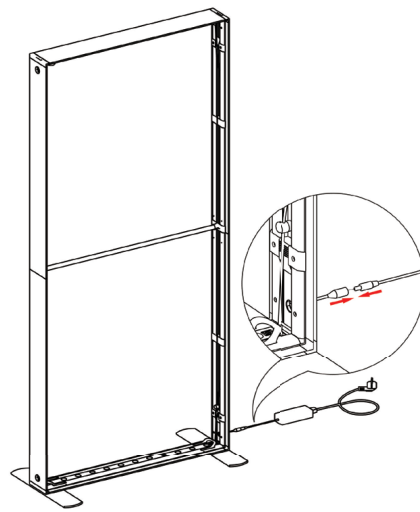

SEGO MODULAR LIGHTBOX DISPLAY
PRODUCT CODE:SEGO-F-20x10G

FRAME CONNECTION

SEGO CONFIGURATION F

SEGO MODULAR LIGHTBOX DISPLAY
PRODUCT CODE:SEGO-F-20x10G

SEGO CONFIGURATION F

SEGO MODULAR LIGHTBOX DISPLAY
PRODUCT CODE:SEGO-F-20x10G

TRANSFORMER WIRING CONNECTION

7

8

9

10

SEGO CONFIGURATION F

SEGO MODULAR LIGHTBOX DISPLAY
PRODUCT CODE:SEGO-F-20x10G

DOOR HINGE CONNECTION