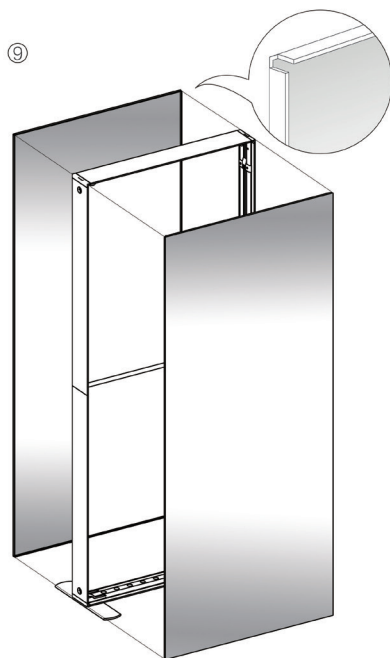

SEGO CONFIGURATION F

SEGO MODULAR LIGHTBOX DISPLAY

PRODUCT CODE: SEGO-F-20x10G

On frame On graphic

PRODUCT DESCRIPTION

The advanced technology of the new SEGO modular lightbox system combines innovation with intuition. Toolless down to its feet, SEGO is designed to help heighten your display experience. Magnetic electrical connectors light up the UL certified LED lights that come pre-installed in the profiles. Electrical wires stay hidden from view. Edge-to-edge customizable SEG backlit fabric graphics cover the front and back of the aluminum frame. Portable, configurable, desirable, SEGO is a lightbox unlike the others. SEGO is so well thought out, even its durable foam cut carry bag is made distinctly to keep all parts and pieces protected and organized. Configuration F features a storage room with door with an archway bridge to make you stand out at your next event.

(qty 4)
SEGO-BC

(qty 10)
SEGO-SCON

(qty 6)
SEGO-5MWIRE

(qty 1)
SEGO-DOOR

SEGO CONFIGURATION F

SEGO MODULAR LIGHTBOX DISPLAY
PRODUCT CODE:SEGO-F-20x10G

SEGO Configuration F Template Guide

Frame	Template Dims	Notes
A	39.75"W x 88.625"H	Obstruction on back graphic
B	39.75"W x 88.625"H	Bridge
C	39.75"W x 88.625"H	
D	39.75"W x 88.625"H	Obstruction on front graphic
E	39.75"W x 88.625"H	
F	78.125"W x 88.625"H	
G	39.75"W x 88.625"H	Front graphic = blackout panel
H	39.75"W x 88.625"H	Front graphic = blackout panel
I	39.75"W x 88.625"H	
J	39.75"W x 88.625"H	Back graphic = blackout panel
K	39.75"W x 88.625"H	Back graphic = blackout panel

SEGO CONFIGURATION F

SEGO MODULAR LIGHTBOX DISPLAY

PRODUCT CODE:SEGO-F-20x10G

SET UP INSTRUCTIONS SEGO 100X225 FRAME ASSEMBLY

SEGO CONFIGURATION F

SEGO MODULAR LIGHTBOX DISPLAY
PRODUCT CODE:SEGO-F-20x10G

SEGO CONFIGURATION F

SEGO MODULAR LIGHTBOX DISPLAY
PRODUCT CODE:SEGO-F-20x10G

FRAME CONNECTION

SEGO CONFIGURATION F

SEGO MODULAR LIGHTBOX DISPLAY
PRODUCT CODE:SEGO-F-20x10G

SEGO CONFIGURATION F

SEGO MODULAR LIGHTBOX DISPLAY
PRODUCT CODE:SEGO-F-20x10G