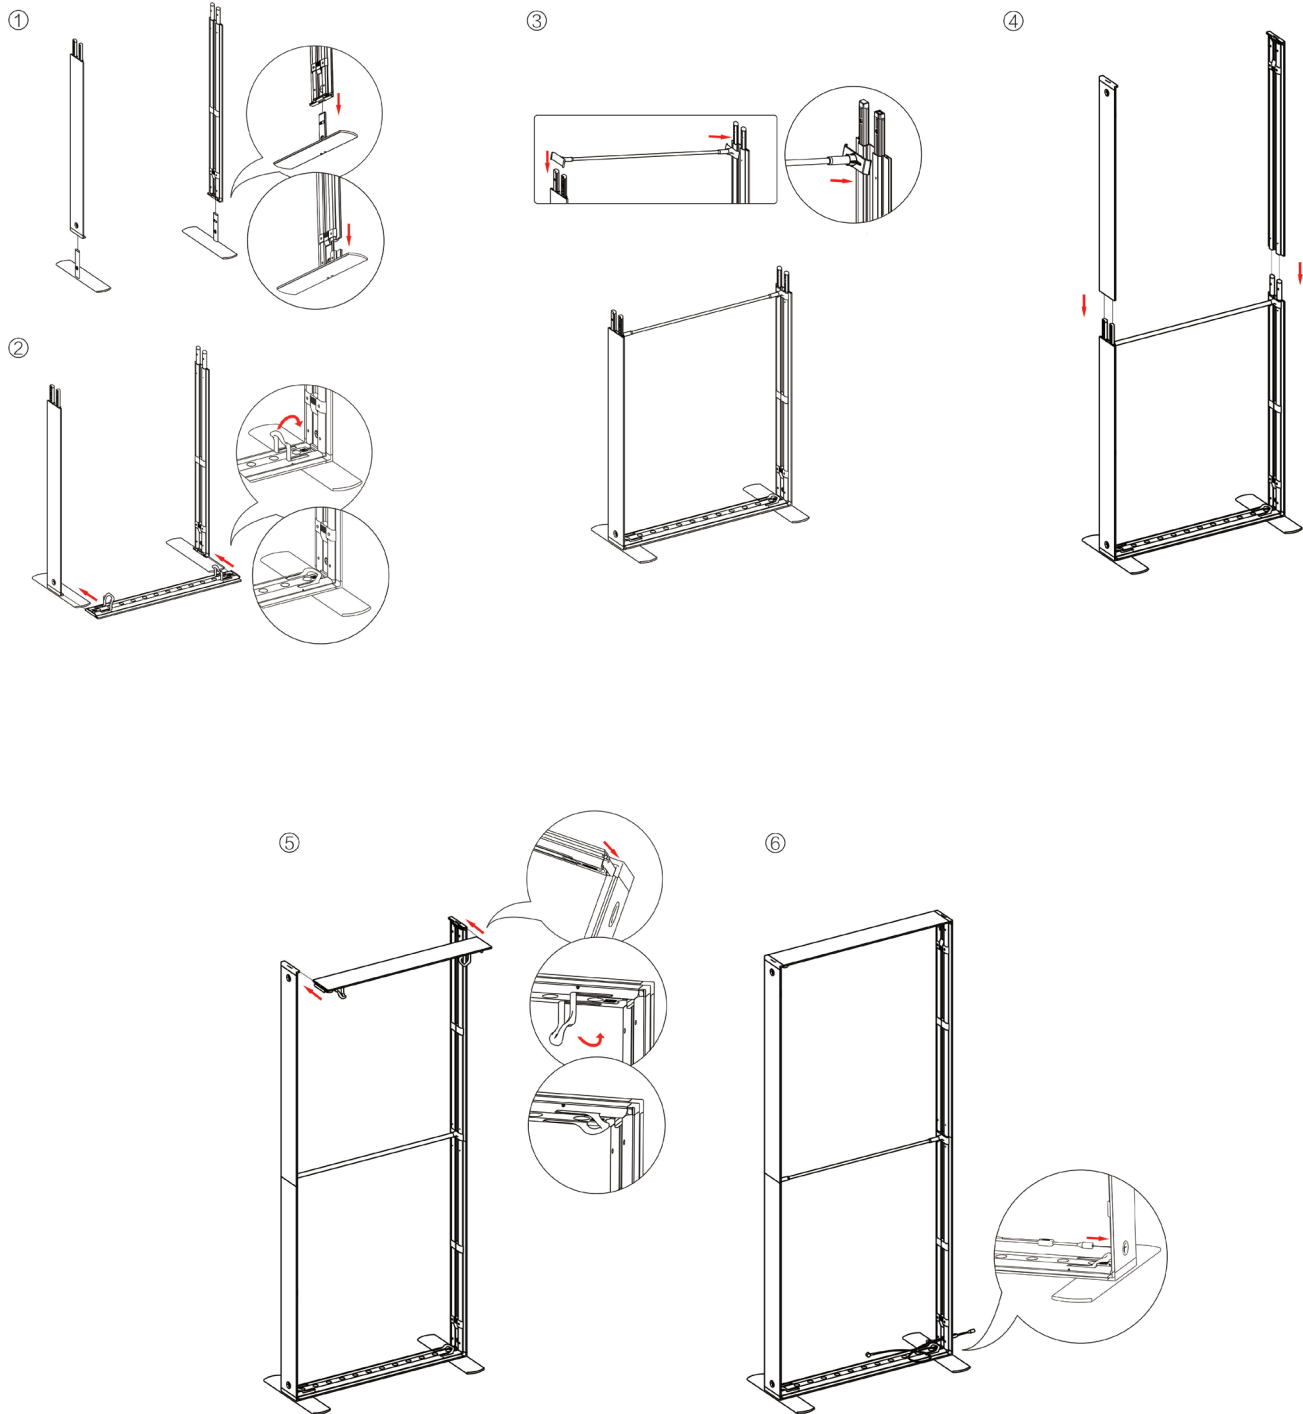

SEGO CONFIGURATION F

SEGO MODULAR LIGHTBOX DISPLAY

PRODUCT CODE: SEGO-F-20x10G

On frame On graphic

PRODUCT DESCRIPTION

The advanced technology of the new SEGO modular lightbox system combines innovation with intuition. Toolless down to its feet, SEGO is designed to help heighten your display experience. Magnetic electrical connectors light up the UL certified LED lights that come pre-installed in the profiles. Electrical wires stay hidden from view. Edge-to-edge customizable SEG backlit fabric graphics cover the front and back of the aluminum frame. Portable, configurable, desirable, SEGO is a lightbox unlike the others. SEGO is so well thought out, even its durable foam cut carry bag is made distinctly to keep all parts and pieces protected and organized. Configuration F features a storage room with door with an archway bridge to make you stand out at your next event.

INCLUDES DOOR HINGE WITH COMINATION LOCK

SEGO CONFIGURATION F

SEGO MODULAR LIGHTBOX DISPLAY

PRODUCT CODE:SEGO-F-20x10G

PARTS LIST

(qty 1)
SEGO-200X225X12

(qty 10)
SEGO-100X225X12

(qty 8)
SEGO-ILCON

(qty 4)
SEGO-BC

(qty 10)
SEGO-SCON

(qty 6)
SEGO-5MWIRE

(qty 1)
SEGO-DOOR

SEGO CONFIGURATION F

SEGO MODULAR LIGHTBOX DISPLAY
PRODUCT CODE:SEGO-F-20x10G

SEGO Configuration F Template Guide

Frame	Template Dims	Notes
A	39.75"W x 88.625"H	Obstruction on back graphic
B	39.75"W x 88.625"H	Bridge
C	39.75"W x 88.625"H	
D	39.75"W x 88.625"H	Obstruction on front graphic
E	39.75"W x 88.625"H	
F	78.125"W x 88.625"H	
G	39.75"W x 88.625"H	Front graphic = blackout panel
H	39.75"W x 88.625"H	Front graphic = blackout panel
I	39.75"W x 88.625"H	
J	39.75"W x 88.625"H	Back graphic = blackout panel
K	39.75"W x 88.625"H	Back graphic = blackout panel

SEGO CONFIGURATION F

SEGO MODULAR LIGHTBOX DISPLAY

PRODUCT CODE:SEGO-F-20x10G

SET UP INSTRUCTIONS SEGO 100X225 FRAME ASSEMBLY

SEGO CONFIGURATION F

SEGO MODULAR LIGHTBOX DISPLAY
PRODUCT CODE:SEGO-F-20x10G

SEGO CONFIGURATION F