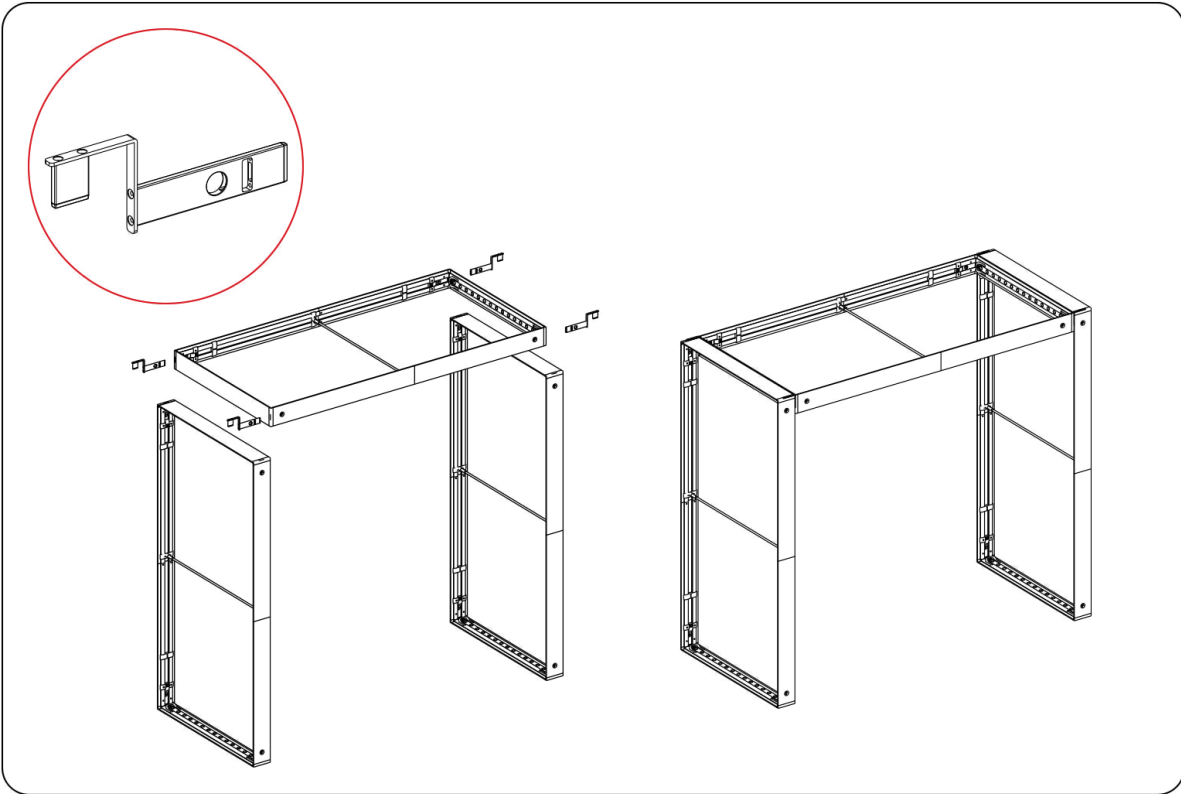

SEGO CONFIGURATION F

SEGO MODULAR LIGHTBOX DISPLAY
PRODUCT CODE:SEGO-F-20x10G