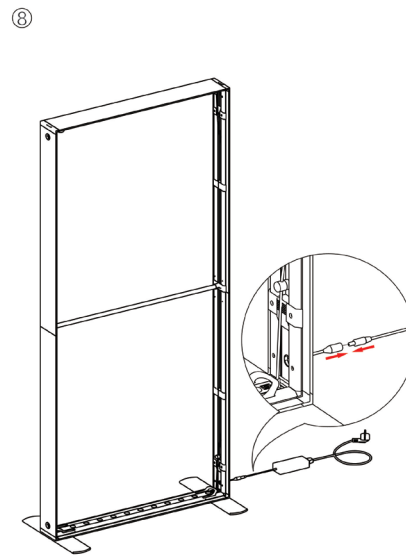

SEGO CONFIGURATION F

SEGO MODULAR LIGHTBOX DISPLAY
PRODUCT CODE:SEGO-F-20x10G

SET UP INSTRUCTIONS SEGO 100X225 FRAME ASSEMBLY

SEGO CONFIGURATION F

SEGO MODULAR LIGHTBOX DISPLAY
PRODUCT CODE:SEGO-F-20x10G

SEGO CONFIGURATION F

SEGO MODULAR LIGHTBOX DISPLAY

PRODUCT CODE:SEGO-F-20x10G

FRAME CONNECTION

SEGO CONFIGURATION F

SEGO MODULAR LIGHTBOX DISPLAY

PRODUCT CODE:SEGO-F-20x10G

SEGO CONFIGURATION F

SEGO MODULAR LIGHTBOX DISPLAY
PRODUCT CODE:SEGO-F-20x10G

TRANSFORMER WIRING CONNECTION

7

8

9

10

SEGO CONFIGURATION F

SEGO MODULAR LIGHTBOX DISPLAY
PRODUCT CODE:SEGO-F-20x10G

DOOR HINGE CONNECTION