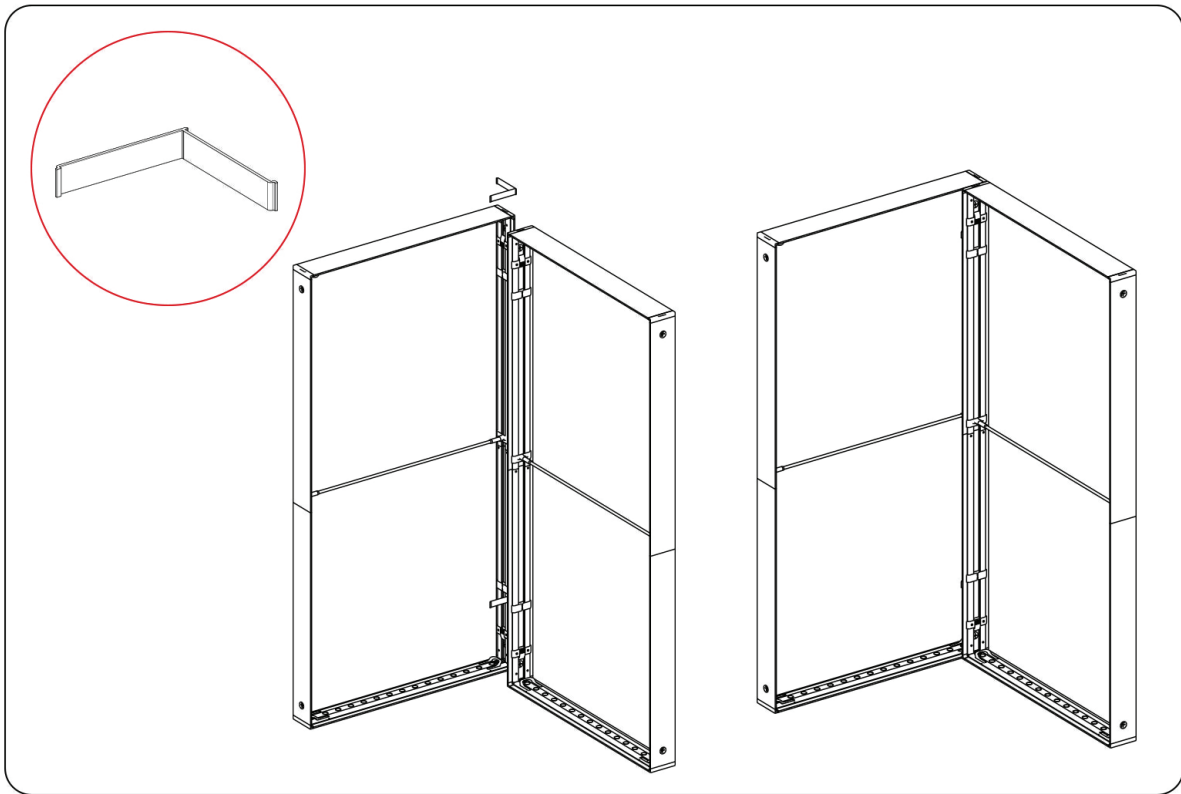

SEGO CONFIGURATION F

SEGO MODULAR LIGHTBOX DISPLAY
PRODUCT CODE:SEGO-F-20x10G

SET UP INSTRUCTIONS SEGO 100X225 FRAME ASSEMBLY

SEGO CONFIGURATION F

SEGO MODULAR LIGHTBOX DISPLAY
PRODUCT CODE:SEGO-F-20x10G

SEGO CONFIGURATION F

SEGO MODULAR LIGHTBOX DISPLAY

PRODUCT CODE:SEGO-F-20x10G

FRAME CONNECTION

SEGO CONFIGURATION F

SEGO MODULAR LIGHTBOX DISPLAY

PRODUCT CODE:SEGO-F-20x10G

SEGO CONFIGURATION F

SEGO MODULAR LIGHTBOX DISPLAY
PRODUCT CODE:SEGO-F-20x10G

TRANSFORMER WIRING CONNECTION

7

8

9

10

SEGO CONFIGURATION F

SEGO MODULAR LIGHTBOX DISPLAY
PRODUCT CODE:SEGO-F-20x10G

DOOR HINGE CONNECTION

NOTE: HINGE IS ONLY COMPATIBLE WITH SEGO-100X225X12 FRAME

INSTALL DOOR HINGE HERE