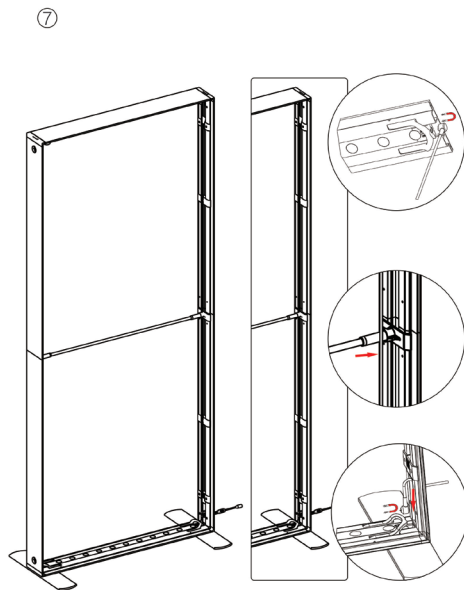

SEGO CONFIGURATION F

SEGO MODULAR LIGHTBOX DISPLAY
PRODUCT CODE:SEGO-F-20x10G

SET UP INSTRUCTIONS SEGO 100X225 FRAME ASSEMBLY

SEGO CONFIGURATION F

SEGO MODULAR LIGHTBOX DISPLAY
PRODUCT CODE:SEGO-F-20x10G

SEGO CONFIGURATION F

SEGO MODULAR LIGHTBOX DISPLAY

PRODUCT CODE:SEGO-F-20x10G

FRAME CONNECTION

SEGO CONFIGURATION F

SEGO MODULAR LIGHTBOX DISPLAY

PRODUCT CODE:SEGO-F-20x10G

SEGO CONFIGURATION F

SEGO MODULAR LIGHTBOX DISPLAY
PRODUCT CODE:SEGO-F-20x10G

TRANSFORMER WIRING CONNECTION

7

8

9

10

SEGO CONFIGURATION F

SEGO MODULAR LIGHTBOX DISPLAY
PRODUCT CODE:SEGO-F-20x10G

DOOR HINGE CONNECTION

NOTE: HINGE IS ONLY COMPATIBLE WITH SEGO-100X225X12 FRAME

INSTALL DOOR HINGE HERE