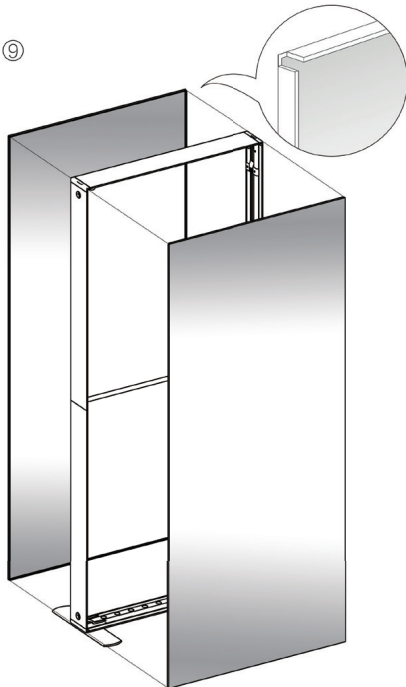

SEGO CONFIGURATION F

SEGO MODULAR LIGHTBOX DISPLAY
PRODUCT CODE:SEGO-F-20x10G

SET UP INSTRUCTIONS SEGO 100X225 FRAME ASSEMBLY

SEGO CONFIGURATION F

SEGO MODULAR LIGHTBOX DISPLAY
PRODUCT CODE:SEGO-F-20x10G

SEGO CONFIGURATION F

SEGO MODULAR LIGHTBOX DISPLAY

PRODUCT CODE:SEGO-F-20x10G

FRAME CONNECTION

SEGO CONFIGURATION F

SEGO MODULAR LIGHTBOX DISPLAY

PRODUCT CODE:SEGO-F-20x10G

SEGO CONFIGURATION F

SEGO MODULAR LIGHTBOX DISPLAY
PRODUCT CODE:SEGO-F-20x10G

TRANSFORMER WIRING CONNECTION

7

8

9

10

SEGO CONFIGURATION F

SEGO MODULAR LIGHTBOX DISPLAY
PRODUCT CODE:SEGO-F-20x10G

DOOR HINGE CONNECTION

NOTE: HINGE IS ONLY COMPATIBLE WITH SEGO-100X225X12 FRAME

INSTALL DOOR HINGE HERE