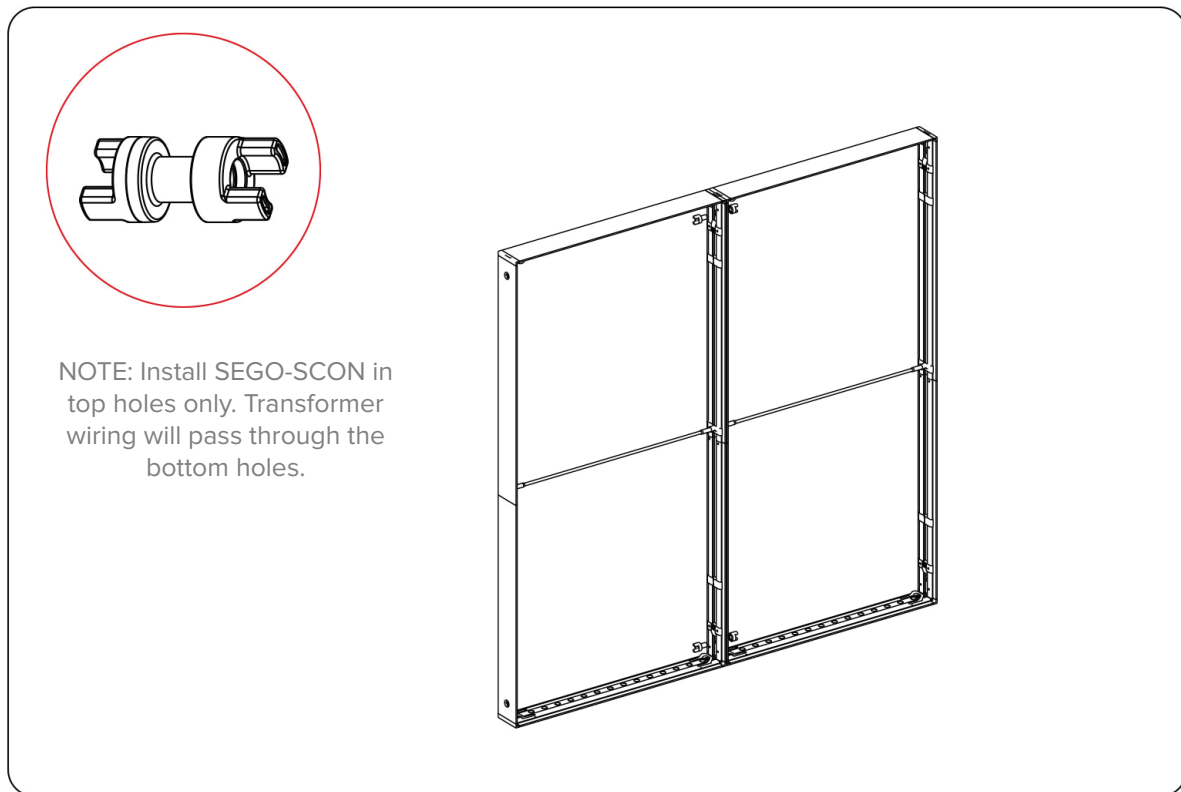

SEGO CONFIGURATION F

SEGO MODULAR LIGHTBOX DISPLAY
PRODUCT CODE:SEGO-F-20x10G

SET UP INSTRUCTIONS SEGO 100X225 FRAME ASSEMBLY

SEGO CONFIGURATION F

SEGO MODULAR LIGHTBOX DISPLAY
PRODUCT CODE:SEGO-F-20x10G

SEGO CONFIGURATION F

SEGO MODULAR LIGHTBOX DISPLAY

PRODUCT CODE:SEGO-F-20x10G

FRAME CONNECTION

SEGO CONFIGURATION F

SEGO MODULAR LIGHTBOX DISPLAY

PRODUCT CODE:SEGO-F-20x10G

SEGO CONFIGURATION F

SEGO MODULAR LIGHTBOX DISPLAY
PRODUCT CODE:SEGO-F-20x10G

TRANSFORMER WIRING CONNECTION

7

8

9

10

SEGO CONFIGURATION F

SEGO MODULAR LIGHTBOX DISPLAY
PRODUCT CODE:SEGO-F-20x10G

DOOR HINGE CONNECTION