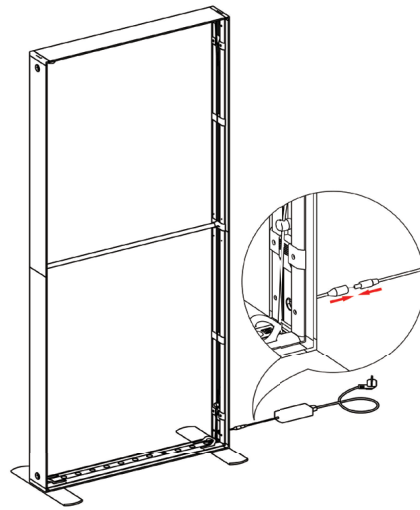

SEGO CONFIGURATION F

SEGO MODULAR LIGHTBOX DISPLAY
PRODUCT CODE:SEGO-F-20x10G

SET UP INSTRUCTIONS SEGO 100X225 FRAME ASSEMBLY

SEGO CONFIGURATION F

SEGO MODULAR LIGHTBOX DISPLAY
PRODUCT CODE:SEGO-F-20x10G

SEGO CONFIGURATION F

SEGO MODULAR LIGHTBOX DISPLAY

PRODUCT CODE:SEGO-F-20x10G

FRAME CONNECTION

SEGO CONFIGURATION F

SEGO MODULAR LIGHTBOX DISPLAY

PRODUCT CODE:SEGO-F-20x10G

SEGO CONFIGURATION F

SEGO MODULAR LIGHTBOX DISPLAY
PRODUCT CODE:SEGO-F-20x10G

TRANSFORMER WIRING CONNECTION

7

8

9

10

SEGO CONFIGURATION F

SEGO MODULAR LIGHTBOX DISPLAY
PRODUCT CODE:SEGO-F-20x10G

DOOR HINGE CONNECTION