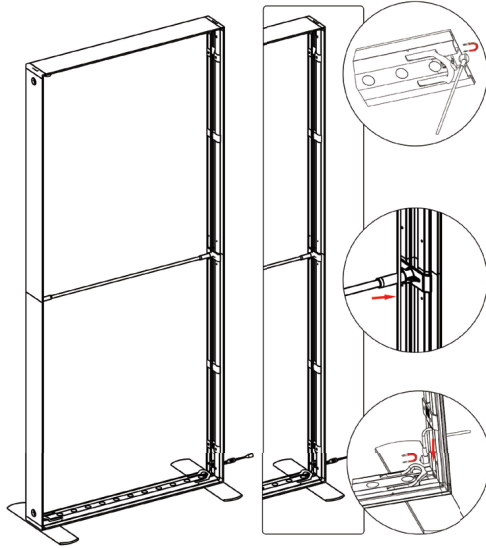

SEGO CONFIGURATION F

SEGO MODULAR LIGHTBOX DISPLAY
PRODUCT CODE:SEGO-F-20x10G

SET UP INSTRUCTIONS SEGO 100X225 FRAME ASSEMBLY

SEGO CONFIGURATION F

SEGO MODULAR LIGHTBOX DISPLAY
PRODUCT CODE:SEGO-F-20x10G

SEGO CONFIGURATION F

SEGO MODULAR LIGHTBOX DISPLAY

PRODUCT CODE:SEGO-F-20x10G

FRAME CONNECTION

SEGO CONFIGURATION F

SEGO MODULAR LIGHTBOX DISPLAY

PRODUCT CODE:SEGO-F-20x10G

SEGO CONFIGURATION F

SEGO MODULAR LIGHTBOX DISPLAY
PRODUCT CODE:SEGO-F-20x10G

TRANSFORMER WIRING CONNECTION

7

8

9

10

SEGO CONFIGURATION F

SEGO MODULAR LIGHTBOX DISPLAY
PRODUCT CODE:SEGO-F-20x10G

DOOR HINGE CONNECTION

NOTE: HINGE IS ONLY COMPATIBLE WITH SEGO-100X225X12 FRAME

INSTALL DOOR HINGE HERE