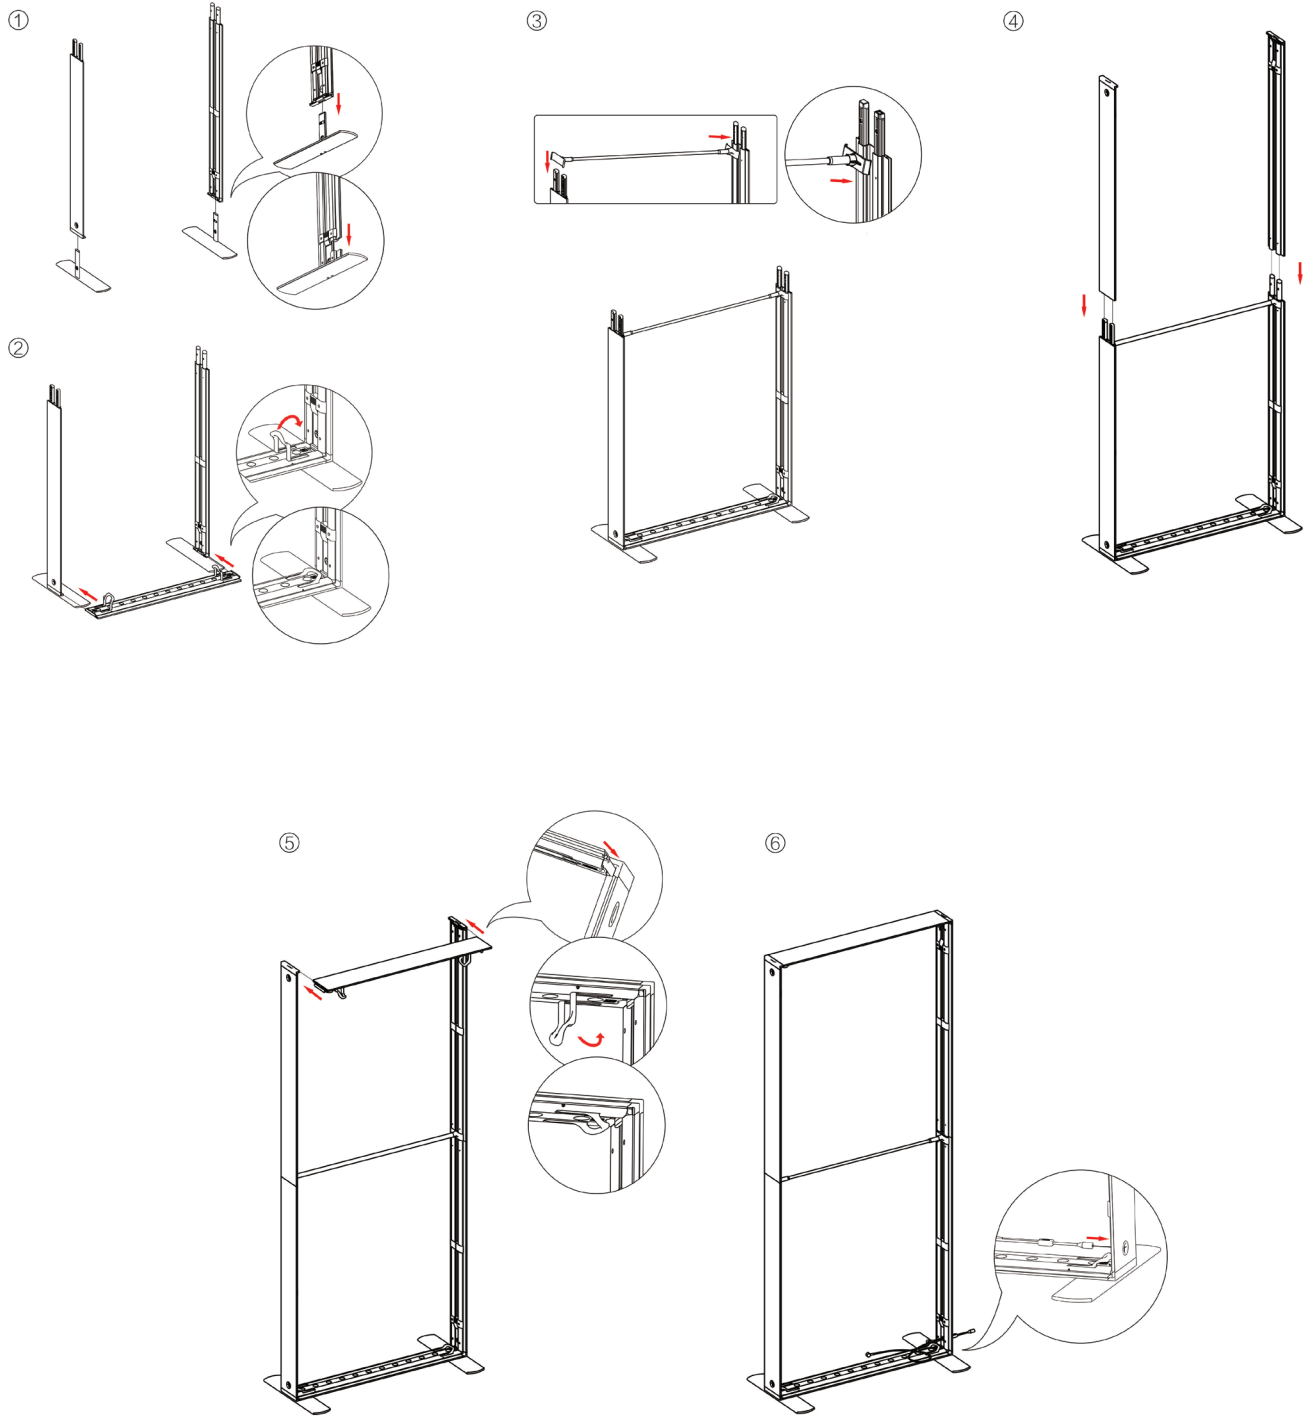

SEGO CONFIGURATION F

SEGO MODULAR LIGHTBOX DISPLAY
PRODUCT CODE:SEGO-F-20x10G

SET UP INSTRUCTIONS SEGO 100X225 FRAME ASSEMBLY

SEGO CONFIGURATION F

SEGO MODULAR LIGHTBOX DISPLAY
PRODUCT CODE:SEGO-F-20x10G

SEGO CONFIGURATION F

SEGO MODULAR LIGHTBOX DISPLAY

PRODUCT CODE:SEGO-F-20x10G

FRAME CONNECTION

SEGO CONFIGURATION F

SEGO MODULAR LIGHTBOX DISPLAY

PRODUCT CODE:SEGO-F-20x10G

SEGO CONFIGURATION F

SEGO MODULAR LIGHTBOX DISPLAY
PRODUCT CODE:SEGO-F-20x10G

TRANSFORMER WIRING CONNECTION

7

8

9

10

SEGO CONFIGURATION F

SEGO MODULAR LIGHTBOX DISPLAY
PRODUCT CODE:SEGO-F-20x10G

DOOR HINGE CONNECTION

NOTE: HINGE IS ONLY COMPATIBLE WITH SEGO-100X225X12 FRAME

INSTALL DOOR HINGE HERE