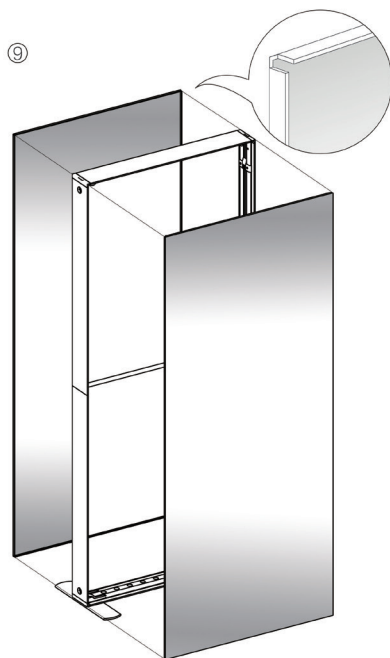

SEGO CONFIGURATION F

SEGO MODULAR LIGHTBOX DISPLAY
PRODUCT CODE:SEGO-F-20x10G

SET UP INSTRUCTIONS SEGO 100X225 FRAME ASSEMBLY

SEGO CONFIGURATION F

SEGO MODULAR LIGHTBOX DISPLAY
PRODUCT CODE:SEGO-F-20x10G

SEGO CONFIGURATION F

SEGO MODULAR LIGHTBOX DISPLAY

PRODUCT CODE:SEGO-F-20x10G

FRAME CONNECTION

SEGO CONFIGURATION F

SEGO MODULAR LIGHTBOX DISPLAY

PRODUCT CODE:SEGO-F-20x10G

SEGO CONFIGURATION F

SEGO MODULAR LIGHTBOX DISPLAY
PRODUCT CODE:SEGO-F-20x10G

TRANSFORMER WIRING CONNECTION

7

8

9

10

SEGO CONFIGURATION F

SEGO MODULAR LIGHTBOX DISPLAY
PRODUCT CODE:SEGO-F-20x10G

DOOR HINGE CONNECTION