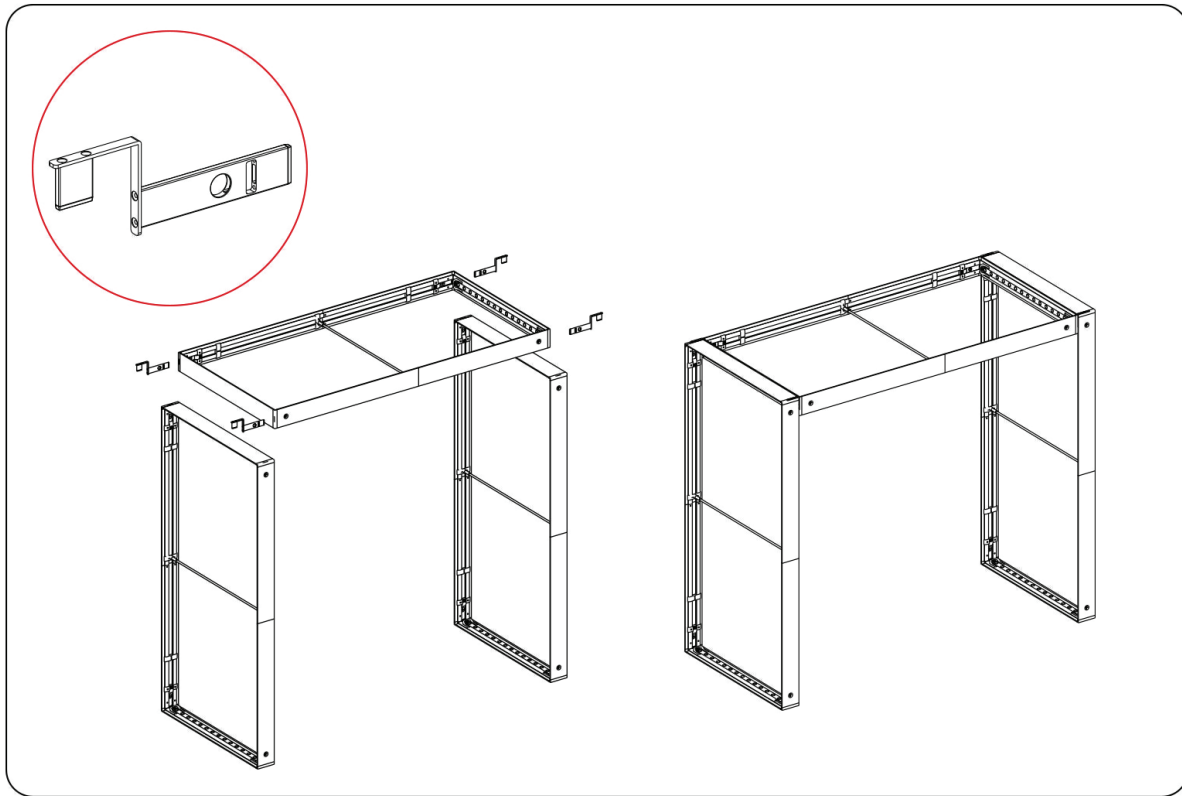

SEGO CONFIGURATION F

SEGO MODULAR LIGHTBOX DISPLAY
PRODUCT CODE:SEGO-F-20x10G

SET UP INSTRUCTIONS SEGO 100X225 FRAME ASSEMBLY

SEGO CONFIGURATION F

SEGO MODULAR LIGHTBOX DISPLAY
PRODUCT CODE:SEGO-F-20x10G

SEGO CONFIGURATION F

SEGO MODULAR LIGHTBOX DISPLAY

PRODUCT CODE:SEGO-F-20x10G

FRAME CONNECTION

SEGO CONFIGURATION F

SEGO MODULAR LIGHTBOX DISPLAY

PRODUCT CODE:SEGO-F-20x10G

SEGO CONFIGURATION F

SEGO MODULAR LIGHTBOX DISPLAY
PRODUCT CODE:SEGO-F-20x10G

TRANSFORMER WIRING CONNECTION

7

8

9

10

SEGO CONFIGURATION F

SEGO MODULAR LIGHTBOX DISPLAY
PRODUCT CODE:SEGO-F-20x10G

DOOR HINGE CONNECTION