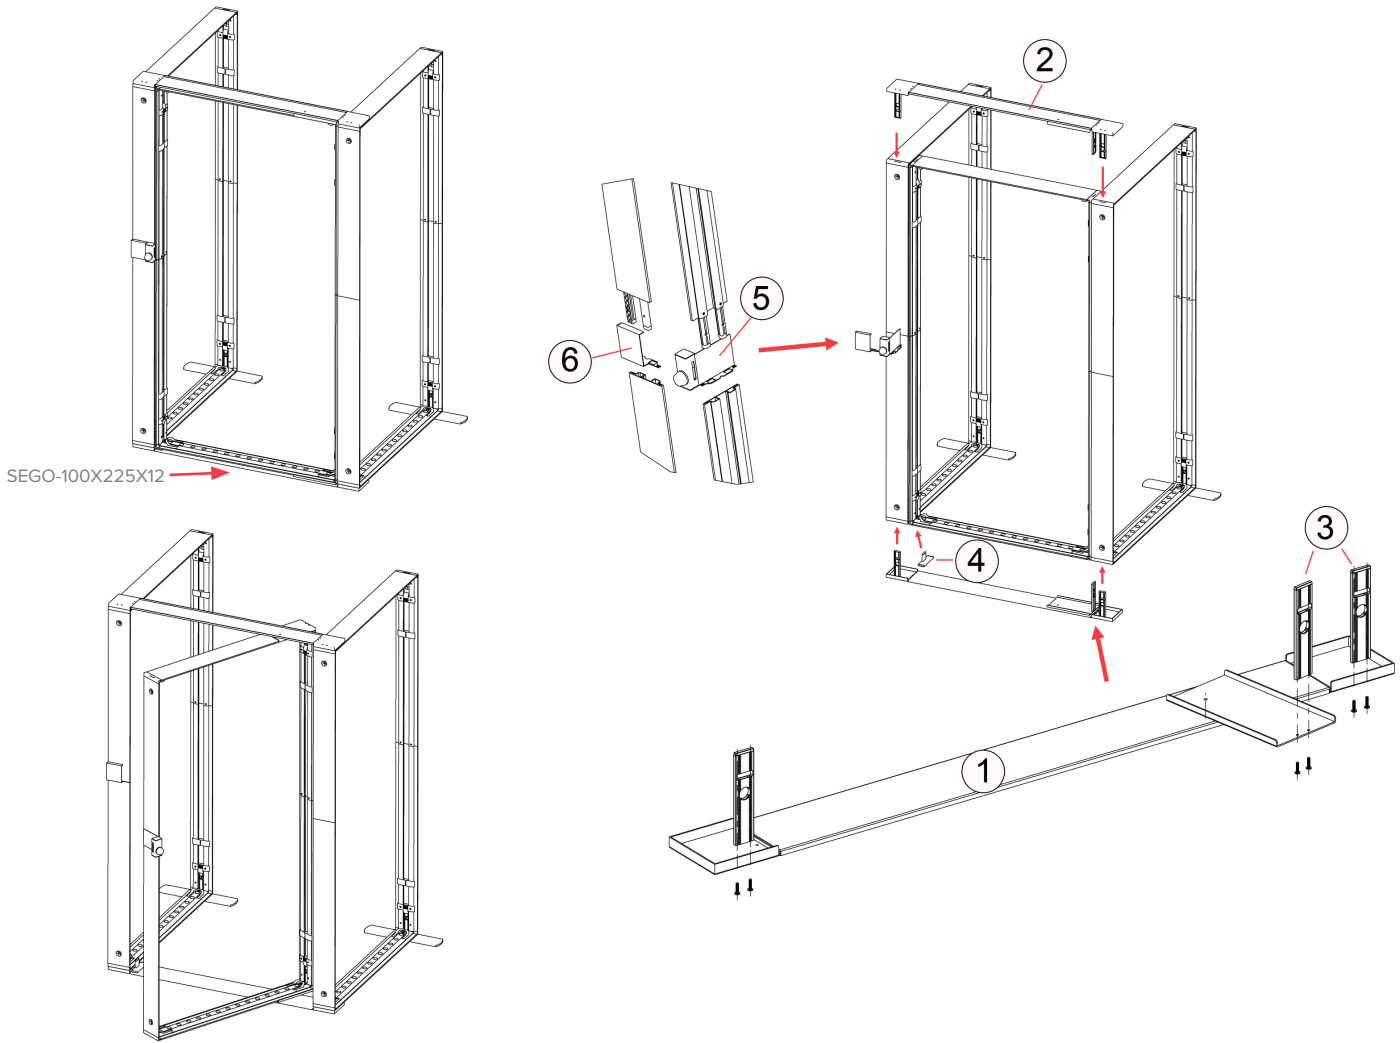

SEGO CONFIGURATION F

SEGO MODULAR LIGHTBOX DISPLAY
PRODUCT CODE:SEGO-F-20x10G

SET UP INSTRUCTIONS SEGO 100X225 FRAME ASSEMBLY

SEGO CONFIGURATION F

SEGO MODULAR LIGHTBOX DISPLAY
PRODUCT CODE:SEGO-F-20x10G

SEGO CONFIGURATION F

SEGO MODULAR LIGHTBOX DISPLAY

PRODUCT CODE:SEGO-F-20x10G

FRAME CONNECTION

SEGO CONFIGURATION F

SEGO MODULAR LIGHTBOX DISPLAY

PRODUCT CODE:SEGO-F-20x10G

SEGO CONFIGURATION F

SEGO MODULAR LIGHTBOX DISPLAY
PRODUCT CODE:SEGO-F-20x10G

TRANSFORMER WIRING CONNECTION

7

8

9

10

SEGO CONFIGURATION F

SEGO MODULAR LIGHTBOX DISPLAY
PRODUCT CODE:SEGO-F-20x10G

DOOR HINGE CONNECTION

NOTE: HINGE IS ONLY COMPATIBLE WITH SEGO-100X225X12 FRAME

INSTALL DOOR HINGE HERE