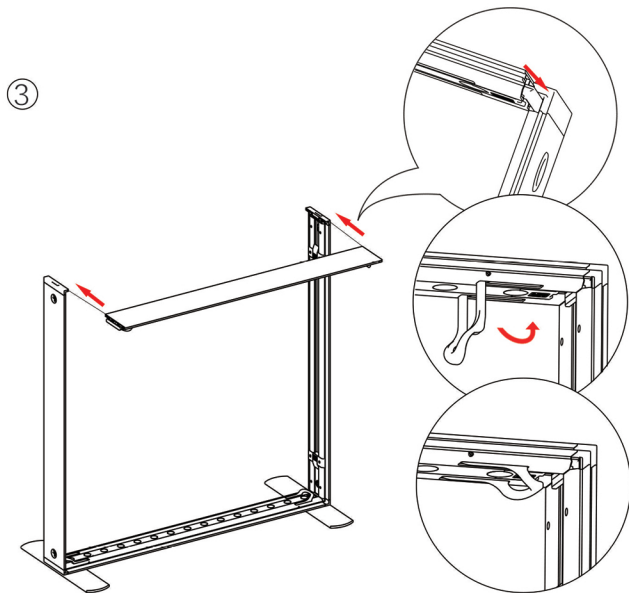

PRODUCT CODE:SEGO-E-10x10G

16

17

18

19

SEGO CONFIGURATION E

SEGO MODULAR LIGHTBOX DISPLAY
PRODUCT CODE:SEGO-E-10x10G

SEGO 100X225 FRAME ASSEMBLY