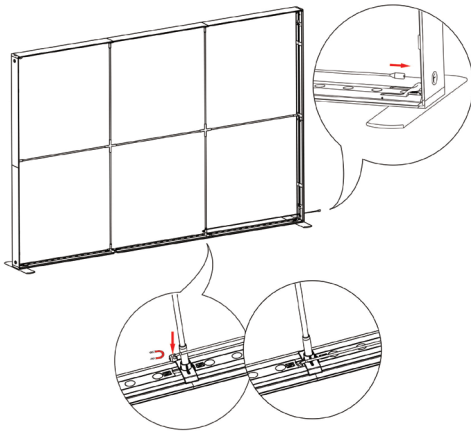

SEGO CONFIGURATION E

SEGO MODULAR LIGHTBOX DISPLAY

PRODUCT CODE:SEGO-E-10x10G

16