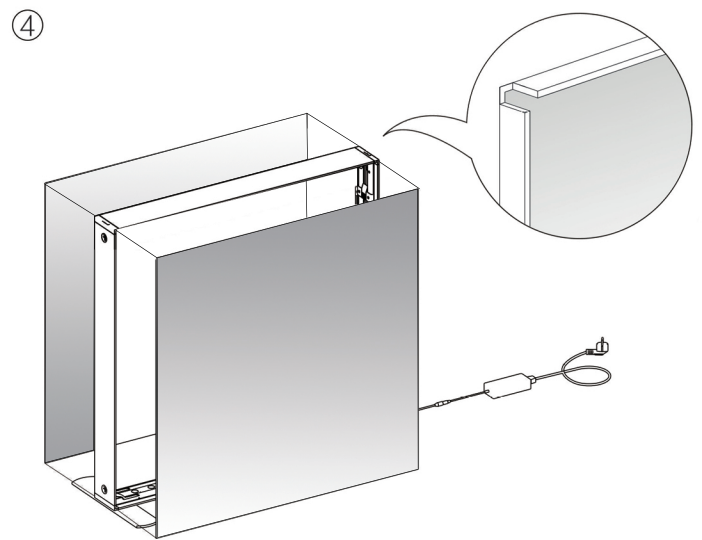

PRODUCT CODE:SEGO-E-10x10G

16

17

18

19

SEGO CONFIGURATION E

SEGO MODULAR LIGHTBOX DISPLAY
PRODUCT CODE:SEGO-E-10x10G

SEGO 100X225 FRAME ASSEMBLY