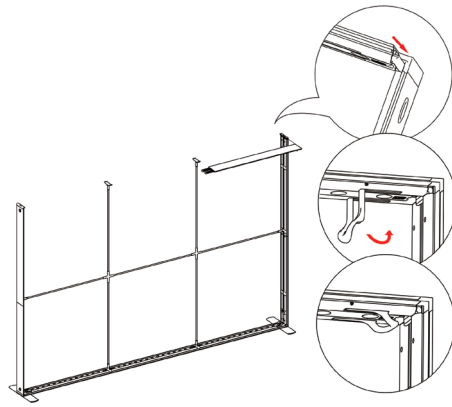

SEGO CONFIGURATION E

SEGO MODULAR LIGHTBOX DISPLAY

PRODUCT CODE:SEGO-E-10x10G

12