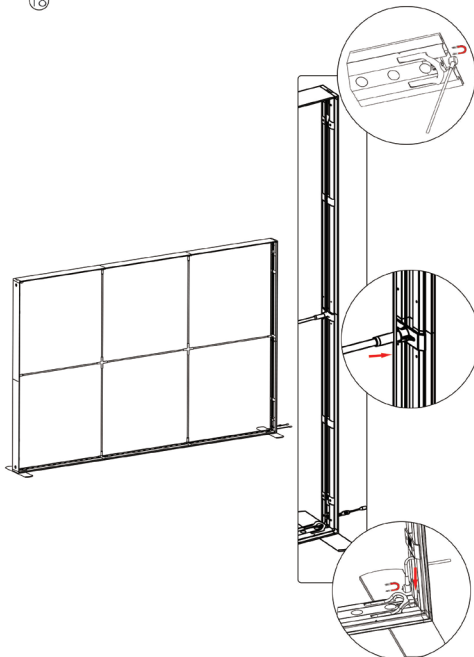

SEGO MODULAR LIGHTBOX DISPLAY

PRODUCT CODE:SEGO-E-10x10G

12

13

14

15

SEGO CONFIGURATION E

SEGO MODULAR LIGHTBOX DISPLAY

PRODUCT CODE:SEGO-E-10x10G

16

17

18

19

SEGO CONFIGURATION E

SEGO MODULAR LIGHTBOX DISPLAY
PRODUCT CODE:SEGO-E-10x10G

SEGO 100X225 FRAME ASSEMBLY