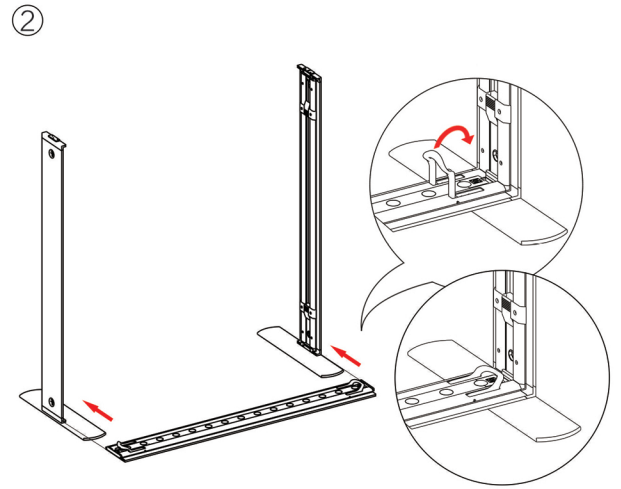

PRODUCT CODE:SEGO-E-10x10G

16

17

18

19

SEGO CONFIGURATION E

SEGO MODULAR LIGHTBOX DISPLAY
PRODUCT CODE:SEGO-E-10x10G

SEGO 100X225 FRAME ASSEMBLY