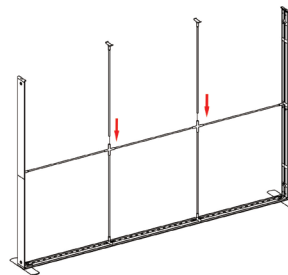

SEGO MODULAR LIGHTBOX DISPLAY

PRODUCT CODE:SEGO-E-10x10G

⑦

⑨

⑧

⑩

⑪

SEGO CONFIGURATION E