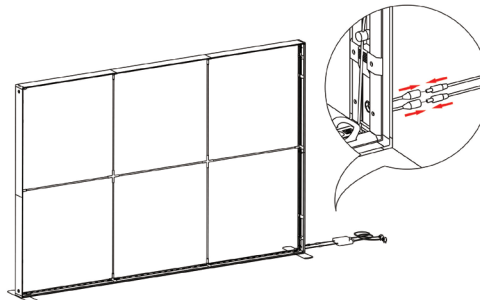

PRODUCT CODE:SEGO-E-10x10G

16

17

18

19

SEGO CONFIGURATION E

SEGO MODULAR LIGHTBOX DISPLAY
PRODUCT CODE:SEGO-E-10x10G

SEGO 100X225 FRAME ASSEMBLY