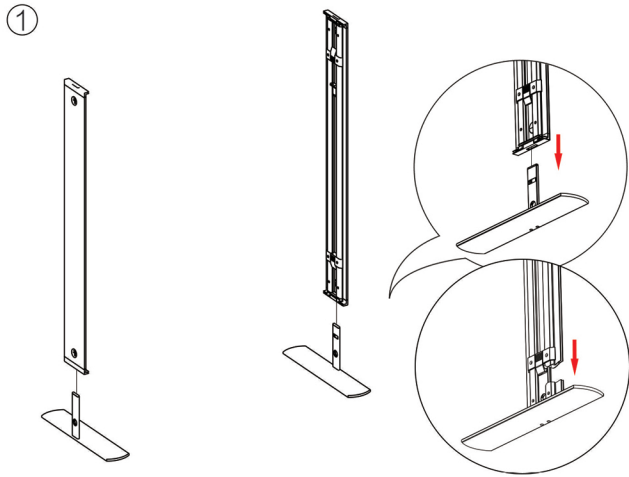

PRODUCT CODE:SEGO-E-10x10G

16

17

18

19

SEGO CONFIGURATION E

SEGO MODULAR LIGHTBOX DISPLAY
PRODUCT CODE:SEGO-E-10x10G

SEGO 100X225 FRAME ASSEMBLY