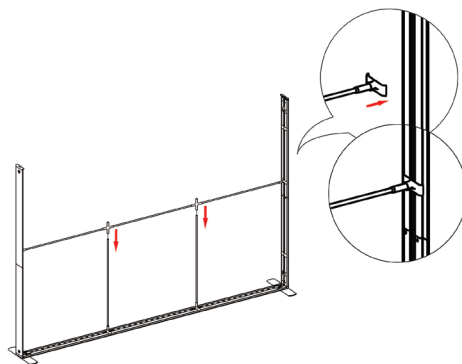

SEGO MODULAR LIGHTBOX DISPLAY

PRODUCT CODE:SEGO-E-10x10G

⑦

⑨

⑧

⑩

⑪

SEGO CONFIGURATION E