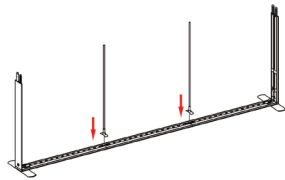

SEGO CONFIGURATION E

SEGO MODULAR LIGHTBOX DISPLAY

PRODUCT CODE:SEGO-E-10x10G

⑦