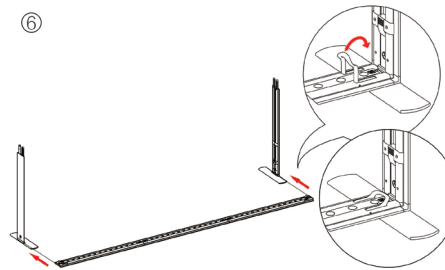

③

⑤

④

⑥

SEGO CONFIGURATION D

SEGO MODULAR LIGHTBOX DISPLAY
PRODUCT CODE: SEGO-D-10x10G

⑦

⑨