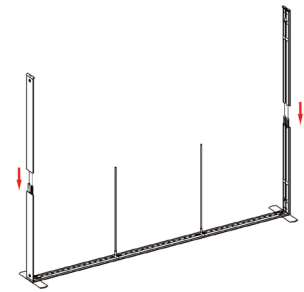

SEGO CONFIGURATION D

SEGO MODULAR LIGHTBOX DISPLAY
PRODUCT CODE: SEGO-D-10x10G

⑦

⑨

⑧

⑩

⑪