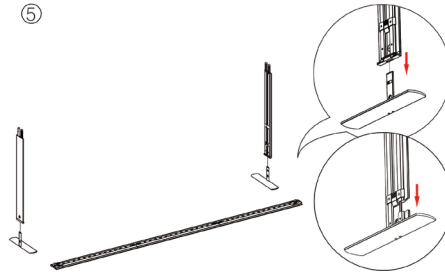

SEGO CONFIGURATION D

SEGO MODULAR LIGHTBOX DISPLAY
PRODUCT CODE: SEGO-D-10x10G

SET UP INSTRUCTIONS

①

②

③

⑤

④

⑥