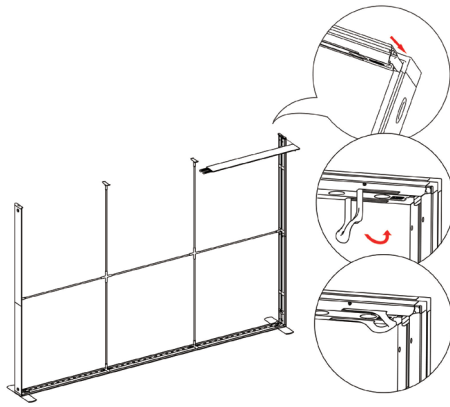

⑧

⑩

⑪

SEGO CONFIGURATION D

SEGO MODULAR LIGHTBOX DISPLAY

PRODUCT CODE: SEGO-D-10x10G

12

13