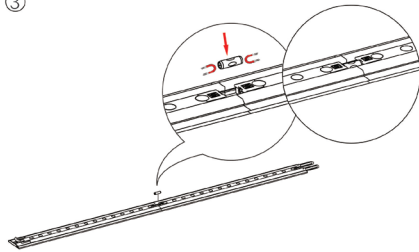

SEGO CONFIGURATION D

SEGO MODULAR LIGHTBOX DISPLAY
PRODUCT CODE: SEGO-D-10x10G

SET UP INSTRUCTIONS

①

②

③

⑤

④

⑥