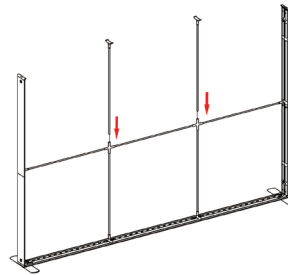

SEGO CONFIGURATION D

SEGO MODULAR LIGHTBOX DISPLAY
PRODUCT CODE: SEGO-D-10x10G

⑦

⑨

⑧

⑩

⑪