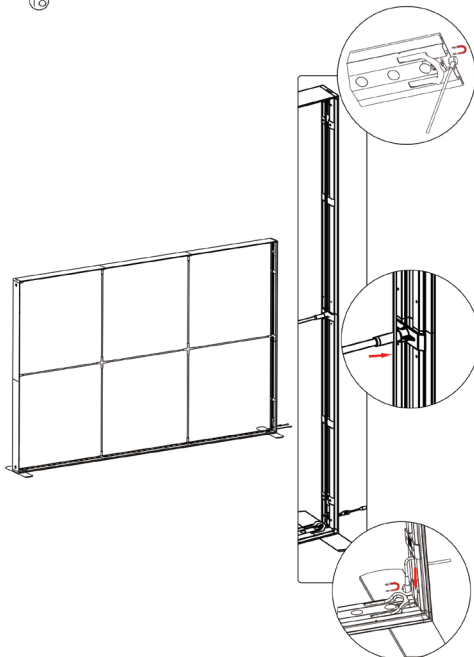

14

15

SEGO CONFIGURATION D

SEGO MODULAR LIGHTBOX DISPLAY
PRODUCT CODE: SEGO-D-10x10G

16

17

18

19

SEGO CONFIGURATION D

SEGO MODULAR LIGHTBOX DISPLAY
PRODUCT CODE: SEGO-D-10x10G

SEGO 100X100 FRAME ASSEMBLY

SEGO CONFIGURATION D

SEGO MODULAR LIGHTBOX DISPLAY

PRODUCT CODE: SEGO-D-10x10G

FRAME CONNECTION