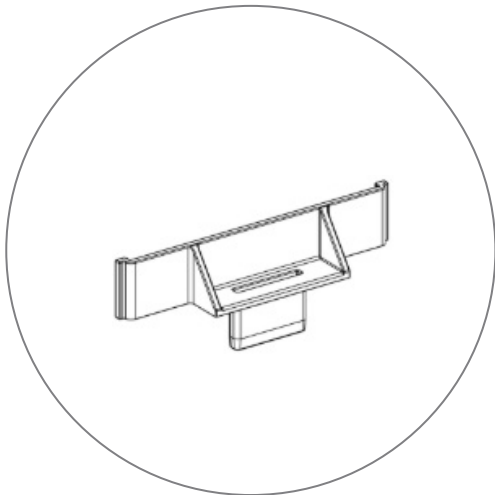

(qty 1)
SEGO-HLCON