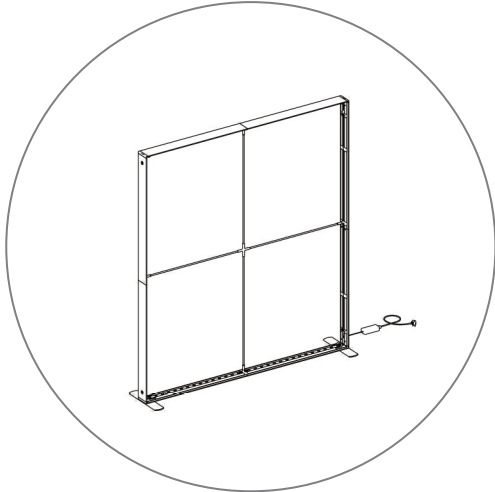

SEGO CONFIGURATION D

SEGO MODULAR LIGHTBOX DISPLAY
PRODUCT CODE: SEGO-D-10x10G

PARTS LIST

(qty 1)
SEGO-200X225X12