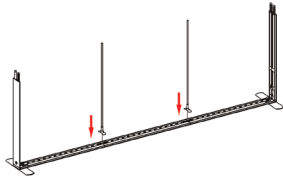

③

⑤

④

⑥

SEGO CONFIGURATION D

SEGO MODULAR LIGHTBOX DISPLAY
PRODUCT CODE: SEGO-D-10x10G

⑦

⑨