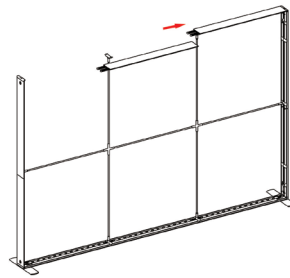

⑧

⑩

⑪

SEGO CONFIGURATION D

SEGO MODULAR LIGHTBOX DISPLAY

PRODUCT CODE: SEGO-D-10x10G

12

13