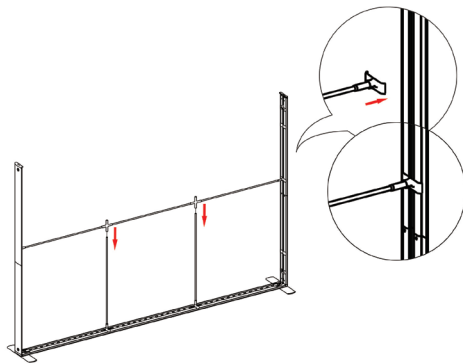

SEGO CONFIGURATION D

SEGO MODULAR LIGHTBOX DISPLAY
PRODUCT CODE: SEGO-D-10x10G

⑦

⑨

⑧

⑩

⑪