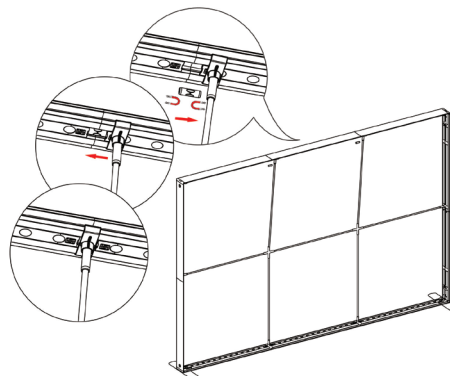

SEGO CONFIGURATION D

SEGO MODULAR LIGHTBOX DISPLAY

PRODUCT CODE: SEGO-D-10x10G

12

13

14

15