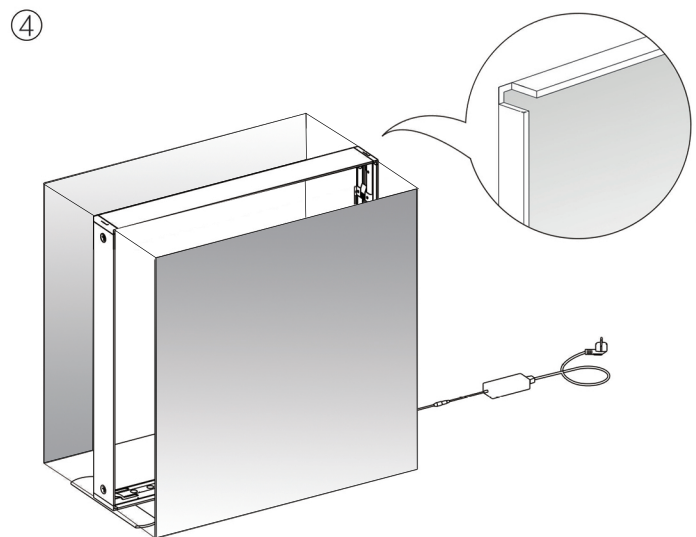

SEGO CONFIGURATION D

SEGO MODULAR LIGHTBOX DISPLAY

PRODUCT CODE: SEGO-D-10x10G

On frame On graphic

PRODUCT DESCRIPTION

The advanced technology of the new SEGO modular lightbox system combines innovation with intuition. Toolless down to its feet, SEGO is designed to help heighten your display experience. Magnetic electrical connectors light up the UL certified LED lights that come pre-installed in the profiles. Electrical wires stay hidden from view. Edge-to-edge customizable SEG backlit fabric graphics cover the front and back of the aluminum frame. Portable, configurable, desirable, SEGO is a lightbox unlike the others. SEGO is so well thought out, even its durable foam cut carry bag is made distinctly to keep all parts and pieces protected and organized.

14

15

SEGO CONFIGURATION D

SEGO MODULAR LIGHTBOX DISPLAY
PRODUCT CODE: SEGO-D-10x10G

16

17

18

19

SEGO CONFIGURATION D

SEGO MODULAR LIGHTBOX DISPLAY
PRODUCT CODE: SEGO-D-10x10G

SEGO 100X100 FRAME ASSEMBLY

SEGO CONFIGURATION D

SEGO MODULAR LIGHTBOX DISPLAY

PRODUCT CODE: SEGO-D-10x10G

FRAME CONNECTION