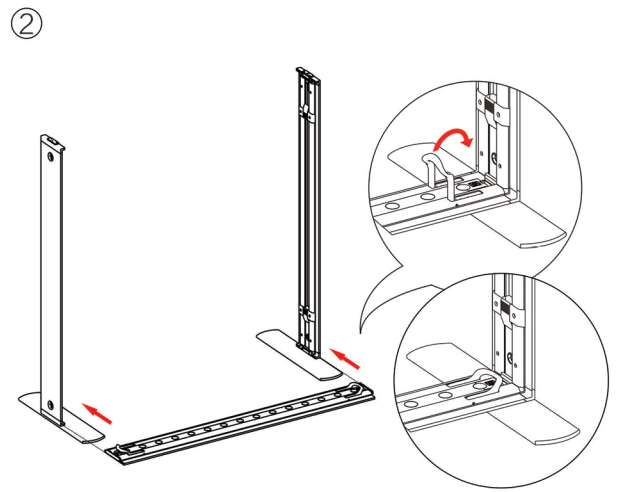

SEGO CONFIGURATION D

SEGO MODULAR LIGHTBOX DISPLAY
PRODUCT CODE: SEGO-D-10x10G

SEGO 100X100 FRAME ASSEMBLY