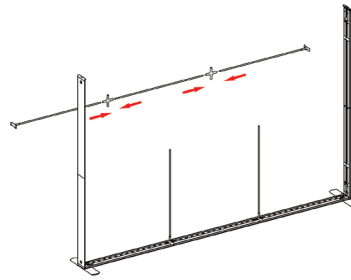

③

⑤

④

⑥

SEGO CONFIGURATION D

SEGO MODULAR LIGHTBOX DISPLAY
PRODUCT CODE: SEGO-D-10x10G

⑦

⑨