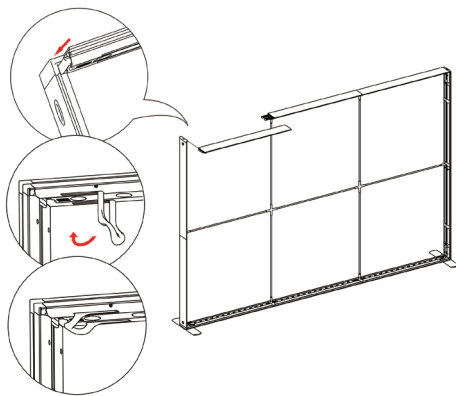

SEGO CONFIGURATION D

SEGO MODULAR LIGHTBOX DISPLAY

PRODUCT CODE: SEGO-D-10x10G

12

13

14

15