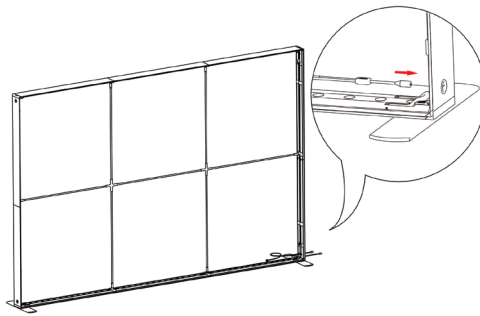

SEGO CONFIGURATION D

SEGO MODULAR LIGHTBOX DISPLAY

PRODUCT CODE: SEGO-D-10x10G

On frame On graphic

PRODUCT DESCRIPTION

The advanced technology of the new SEGO modular lightbox system combines innovation with intuition. Toolless down to its feet, SEGO is designed to help heighten your display experience. Magnetic electrical connectors light up the UL certified LED lights that come pre-installed in the profiles. Electrical wires stay hidden from view. Edge-to-edge customizable SEG backlit fabric graphics cover the front and back of the aluminum frame. Portable, configurable, desirable, SEGO is a lightbox unlike the others. SEGO is so well thought out, even its durable foam cut carry bag is made distinctly to keep all parts and pieces protected and organized.

14

15

SEGO CONFIGURATION D

SEGO MODULAR LIGHTBOX DISPLAY
PRODUCT CODE: SEGO-D-10x10G

16

17

18

19