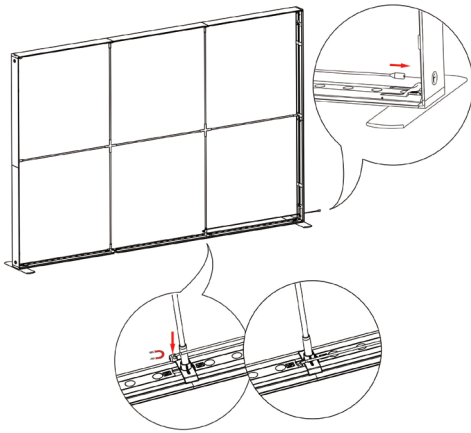

SEGO CONFIGURATION D

SEGO MODULAR LIGHTBOX DISPLAY

PRODUCT CODE: SEGO-D-10x10G

16