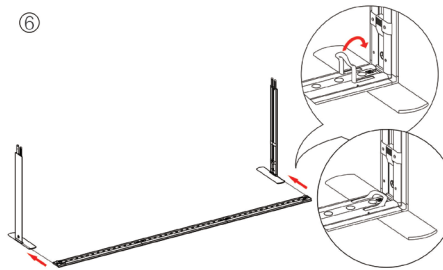

SEGO CONFIGURATION D

SEGO MODULAR LIGHTBOX DISPLAY
PRODUCT CODE: SEGO-D-10x10G

SET UP INSTRUCTIONS

①

②

③

⑤

④

⑥