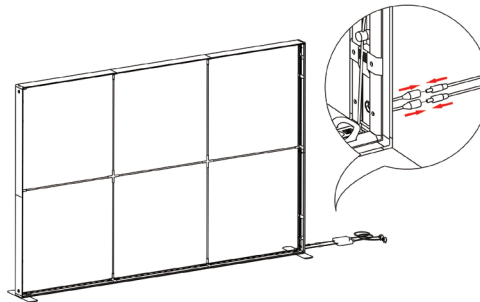

SEGO MODULAR LIGHTBOX DISPLAY

PRODUCT CODE: SEGO-D-10x10G

16

17

18

19

SEGO CONFIGURATION D

SEGO MODULAR LIGHTBOX DISPLAY
PRODUCT CODE: SEGO-D-10x10G