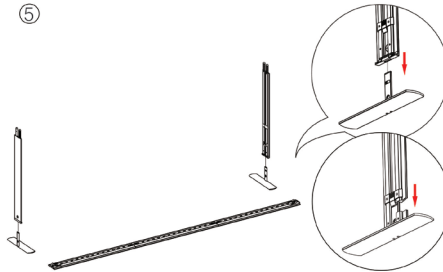

SEGO CONFIGURATION D

SEGO MODULAR LIGHTBOX DISPLAY
PRODUCT CODE: SEGO-D-10x10G

SET UP INSTRUCTIONS

①

②

③

⑤

④

⑥

SEGO CONFIGURATION D

SEGO MODULAR LIGHTBOX DISPLAY
PRODUCT CODE: SEGO-D-10x10G

⑦

⑨

⑧

⑩

⑪