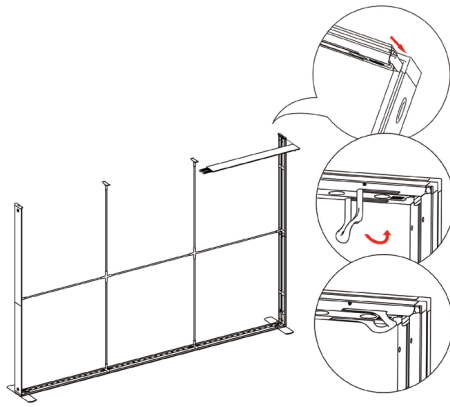

SEGO CONFIGURATION D

SEGO MODULAR LIGHTBOX DISPLAY

PRODUCT CODE: SEGO-D-10x10G

12