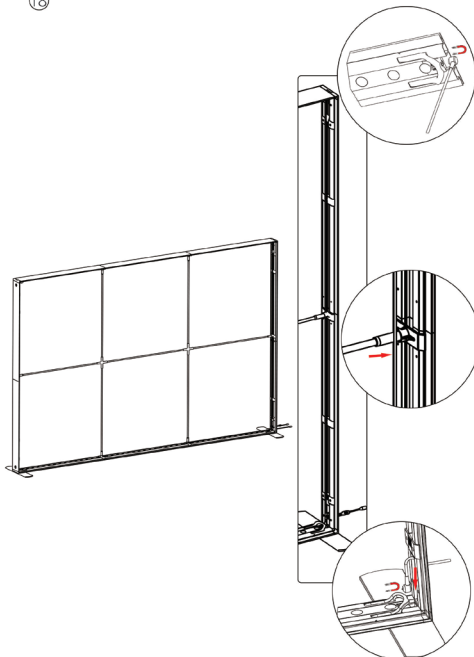

SEGO CONFIGURATION D

SEGO MODULAR LIGHTBOX DISPLAY

PRODUCT CODE: SEGO-D-10x10G

12

13

14

15

SEGO CONFIGURATION D

SEGO MODULAR LIGHTBOX DISPLAY

PRODUCT CODE: SEGO-D-10x10G

16

17

18

19

SEGO CONFIGURATION D

SEGO MODULAR LIGHTBOX DISPLAY
PRODUCT CODE: SEGO-D-10x10G

SEGO 100X100 FRAME ASSEMBLY

SEGO CONFIGURATION D

SEGO MODULAR LIGHTBOX DISPLAY

PRODUCT CODE: SEGO-D-10x10G

FRAME CONNECTION