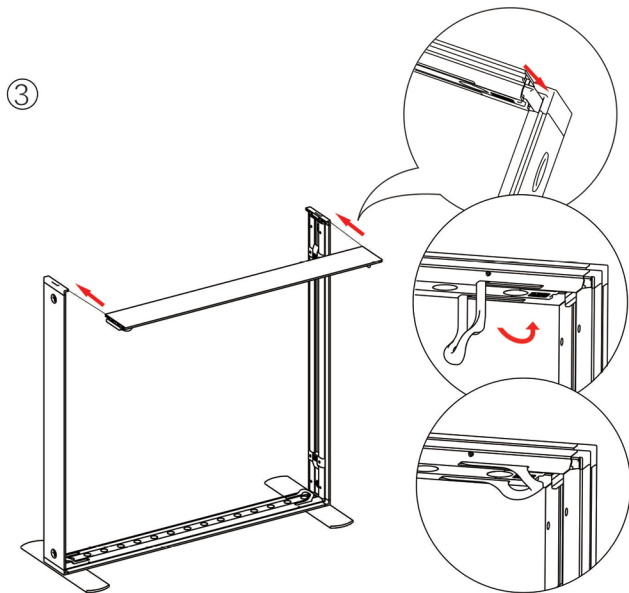

SEGO CONFIGURATION D

SEGO MODULAR LIGHTBOX DISPLAY
PRODUCT CODE: SEGO-D-10x10G

SEGO 100X100 FRAME ASSEMBLY