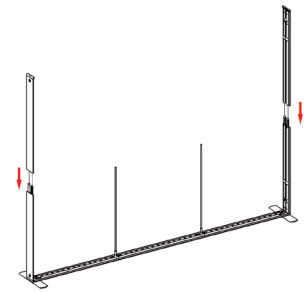

SEGO CONFIGURATION D

SEGO MODULAR LIGHTBOX DISPLAY
PRODUCT CODE: SEGO-D-10x10G

SET UP INSTRUCTIONS

①

②

③

⑤

④

⑥

SEGO CONFIGURATION D

SEGO MODULAR LIGHTBOX DISPLAY
PRODUCT CODE: SEGO-D-10x10G

⑦

⑨

⑧

⑩

⑪

SEGO CONFIGURATION D

SEGO MODULAR LIGHTBOX DISPLAY

PRODUCT CODE: SEGO-D-10x10G

12

13

14

15

SEGO CONFIGURATION D