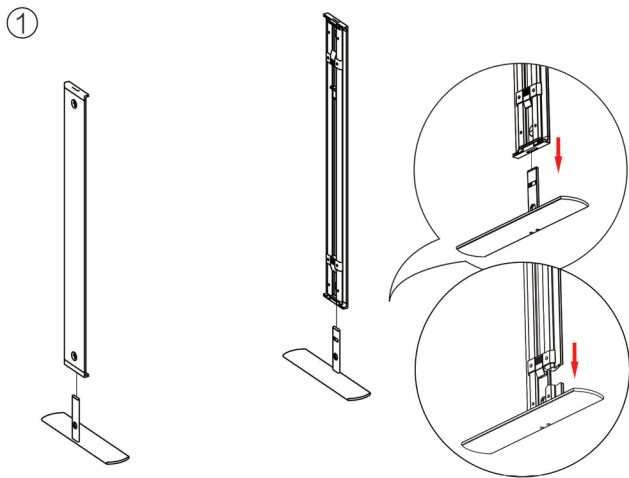

SEGO CONFIGURATION D

SEGO MODULAR LIGHTBOX DISPLAY
PRODUCT CODE: SEGO-D-10x10G

SEGO 100X100 FRAME ASSEMBLY