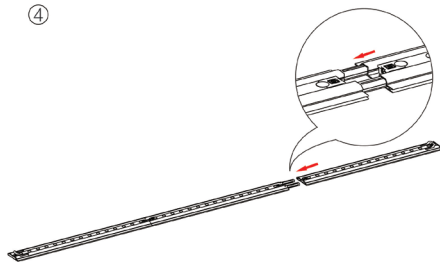

SEGO CONFIGURATION D

SEGO MODULAR LIGHTBOX DISPLAY
PRODUCT CODE: SEGO-D-10x10G

SET UP INSTRUCTIONS

①

②

③

⑤

④

⑥

SEGO CONFIGURATION D

SEGO MODULAR LIGHTBOX DISPLAY
PRODUCT CODE: SEGO-D-10x10G

⑦

⑨

⑧

⑩

⑪