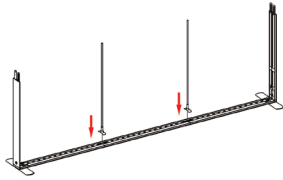

SEGO CONFIGURATION D

SEGO MODULAR LIGHTBOX DISPLAY
PRODUCT CODE: SEGO-D-10x10G

SET UP INSTRUCTIONS

①

②

③

⑤

④

⑥

SEGO CONFIGURATION D

SEGO MODULAR LIGHTBOX DISPLAY
PRODUCT CODE: SEGO-D-10x10G

⑦

⑨

⑧

⑩

⑪

SEGO CONFIGURATION D

SEGO MODULAR LIGHTBOX DISPLAY

PRODUCT CODE: SEGO-D-10x10G

12

13

14

15

SEGO CONFIGURATION D