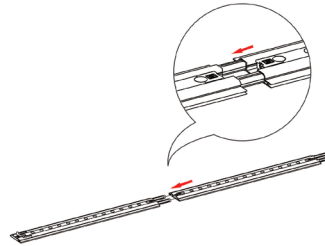

SEGO CONFIGURATION D

SEGO MODULAR LIGHTBOX DISPLAY
PRODUCT CODE: SEGO-D-10x10G

SET UP INSTRUCTIONS

①

②

③

⑤

④