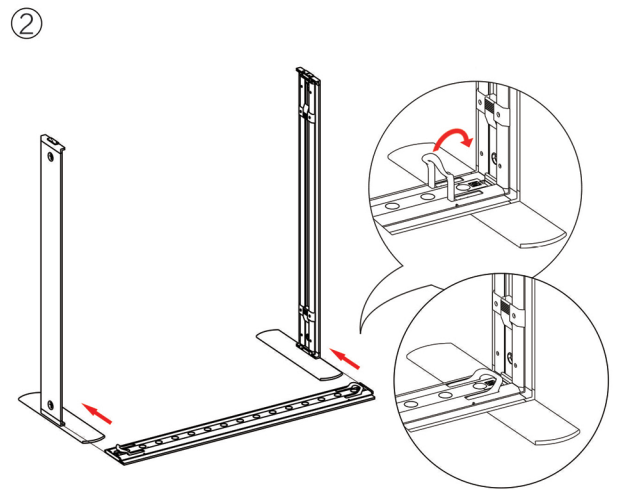

SEGO CONFIGURATION D

SEGO MODULAR LIGHTBOX DISPLAY
PRODUCT CODE: SEGO-D-10x10G

SEGO 100X100 FRAME ASSEMBLY