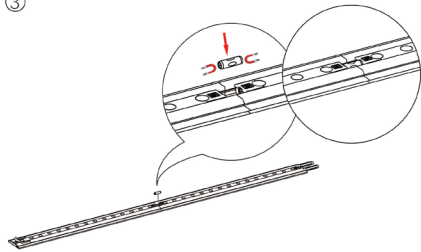

SEGO CONFIGURATION D

SEGO MODULAR LIGHTBOX DISPLAY
PRODUCT CODE: SEGO-D-10x10G

SET UP INSTRUCTIONS

①

②

③

⑤

④