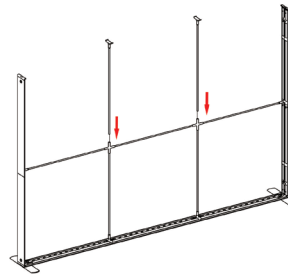

⑥

SEGO CONFIGURATION D

SEGO MODULAR LIGHTBOX DISPLAY
PRODUCT CODE: SEGO-D-10x10G

⑦

⑨

⑧

⑩

⑪