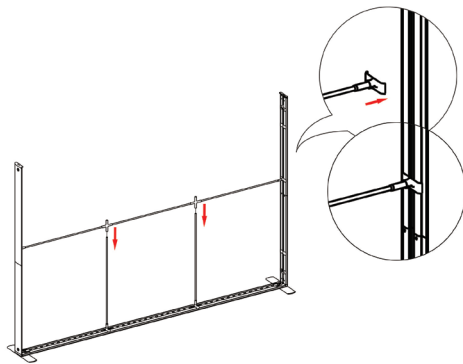

⑥

SEGO CONFIGURATION D

SEGO MODULAR LIGHTBOX DISPLAY
PRODUCT CODE: SEGO-D-10x10G

⑦

⑨

⑧

⑩

⑪