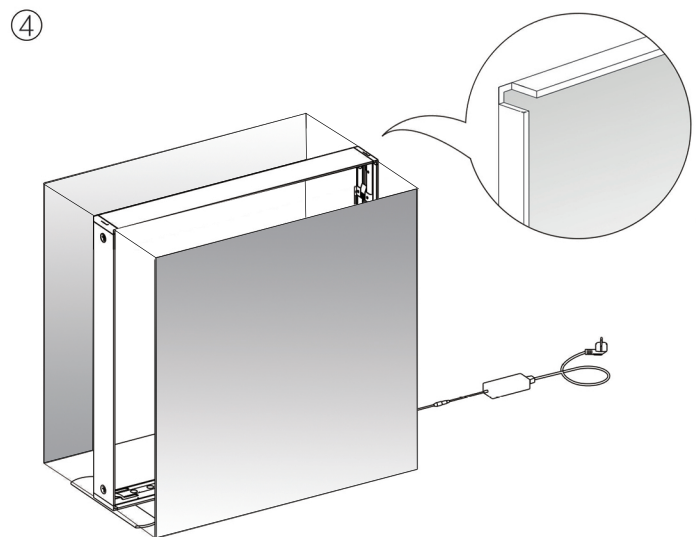

SEGO CONFIGURATION D

SEGO MODULAR LIGHTBOX DISPLAY

PRODUCT CODE: SEGO-D-10x10G

12

13

14

15

SEGO CONFIGURATION D

SEGO MODULAR LIGHTBOX DISPLAY

PRODUCT CODE: SEGO-D-10x10G

16

17

18

19

SEGO CONFIGURATION D

SEGO MODULAR LIGHTBOX DISPLAY
PRODUCT CODE: SEGO-D-10x10G

SEGO 100X100 FRAME ASSEMBLY

SEGO CONFIGURATION D

SEGO MODULAR LIGHTBOX DISPLAY

PRODUCT CODE: SEGO-D-10x10G

FRAME CONNECTION