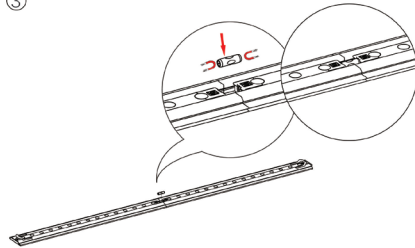

SEGO CONFIGURATION C

SEGO MODULAR LIGHTBOX DISPLAY
PRODUCT CODE: SEGO-C-10x10

SET UP INSTRUCTIONS SEGO 200X225 FRAME

①

③