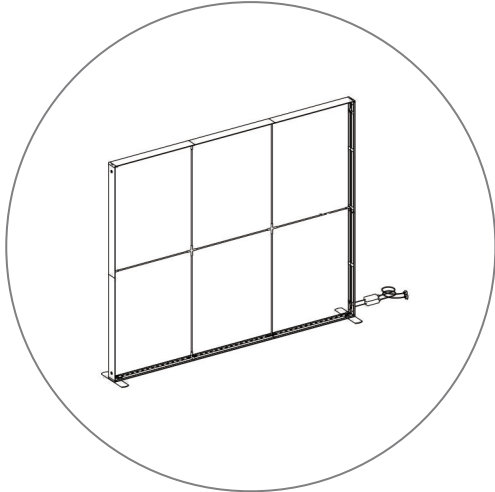

SEGO CONFIGURATION B

SEGO MODULAR LIGHTBOX DISPLAY

PRODUCT CODE: SEGO-B-20x10G

PARTS LIST

(qty 2)

SEGO-300X225X12