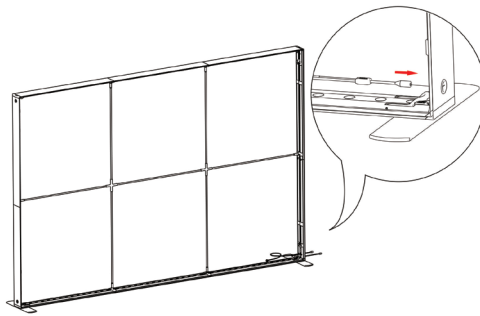

SEGO CONFIGURATION B

SEGO MODULAR LIGHTBOX DISPLAY
 PRODUCT CODE: SEGO-B-20x10G

On frame On graphic

PRODUCT DESCRIPTION

The advanced technology of the new SEGO modular lightbox system combines innovation with intuition. Toolless down to its feet, SEGO is designed to help heighten your display experience. Magnetic electrical connectors light up the UL certified LED lights that come pre-installed in the profiles. Electrical wires stay hidden from view. Edge-to-edge customizable SEG backlit fabric graphics cover the front and back of the aluminum frame. Portable, configurable, desirable, SEGO is a lightbox unlike the others. SEGO is so well thought out, even its durable foam cut carry bag is made distinctly to keep all parts and pieces protected and organized.

SEGO CONFIGURATION B

SEGO MODULAR LIGHTBOX DISPLAY

PRODUCT CODE: SEGO-B-20x10G

16

17

18

19

SEGO CONFIGURATION B