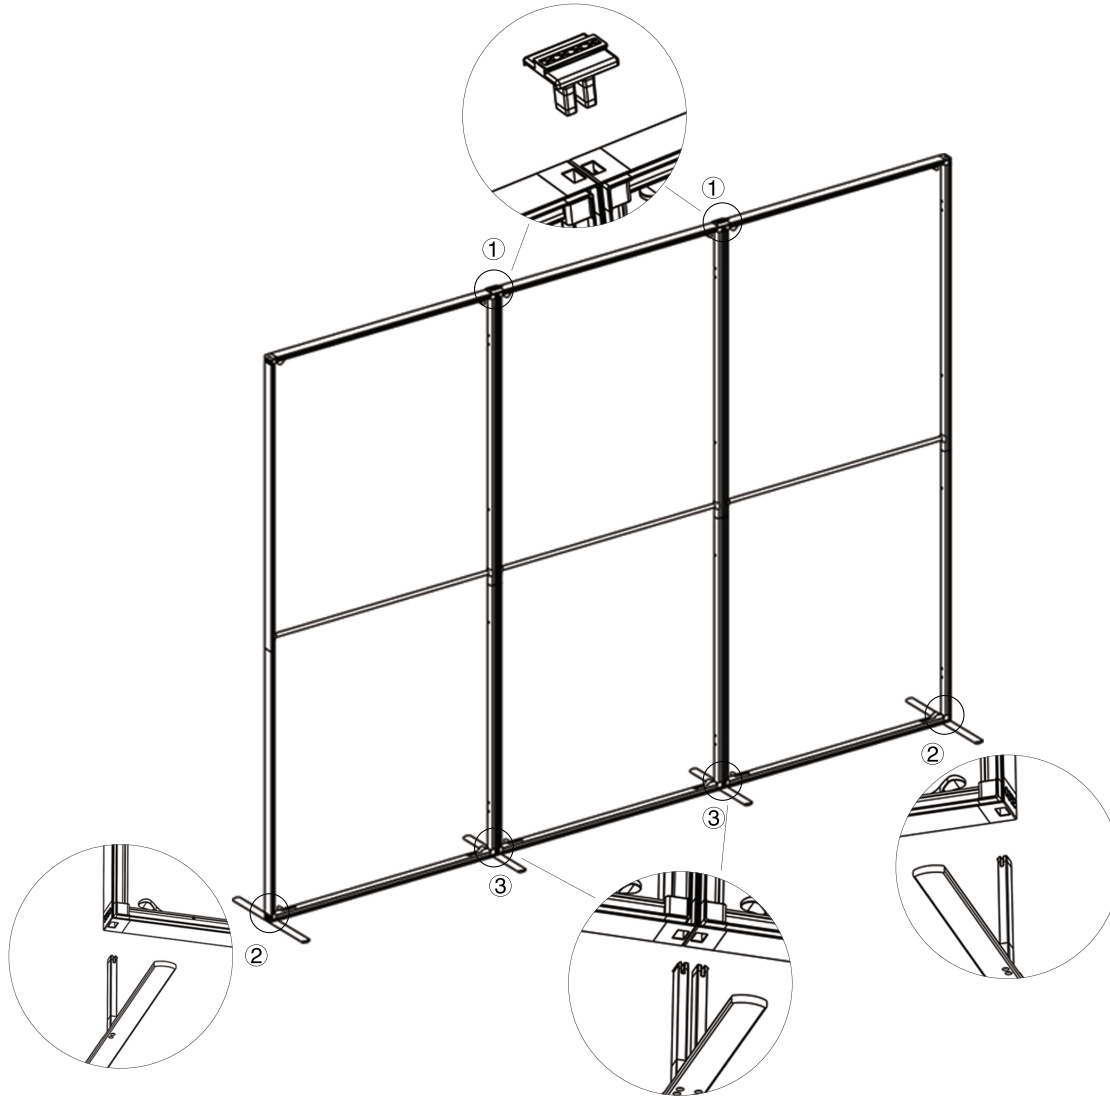

## SET UP INSTRUCTIONS SINGLE FRAME ASSEMBLY

## SET UP INSTRUCTIONS 3 FRAME CONNECTION (QSEG 9.8 X 7.4FT)

① Straight Connector

② Foot

③ Twin Pole Foot

# QSEG TRADESHOW H

QSEG MODULAR SEG DISPLAY  
PRODUCT CODE: QSEG-TRADESHOW-H

On frame

On graphic

## SET UP INSTRUCTIONS TRADESHOW BOOTH ASSEMBLY