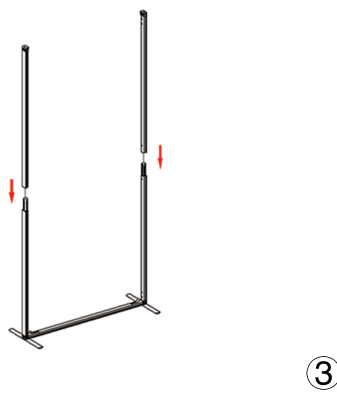

## SET UP INSTRUCTIONS SINGLE FRAME ASSEMBLY

## SET UP INSTRUCTIONS 3 FRAME CONNECTION (QSEG 9.8 X 7.4FT)

① Straight Connector

② Foot

③ Twin Pole Foot