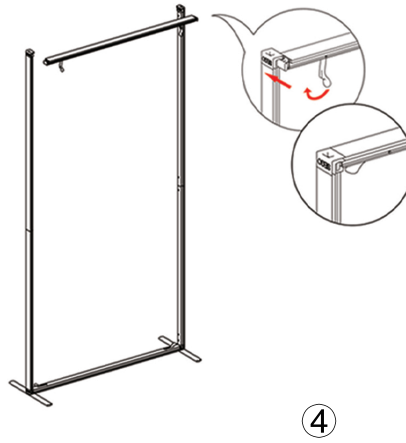

## SET UP INSTRUCTIONS SINGLE FRAME ASSEMBLY

## SET UP INSTRUCTIONS 3 FRAME CONNECTION (QSEG 9.8 X 7.4FT)

① Straight Connector

② Foot

③ Twin Pole Foot