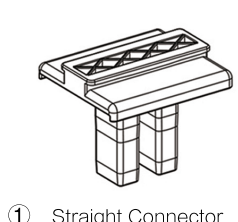

## SET UP INSTRUCTIONS SINGLE FRAME ASSEMBLY

## SET UP INSTRUCTIONS 3 FRAME CONNECTION (QSEG 9.8 X 7.4FT)

① Straight Connector

② Foot

③ Twin Pole Foot