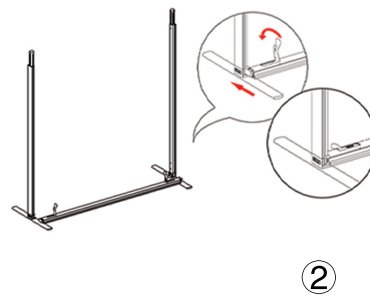

## SET UP INSTRUCTIONS SINGLE FRAME ASSEMBLY

## SET UP INSTRUCTIONS 3 FRAME CONNECTION (QSEG 9.8 X 7.4FT)

① Straight Connector

② Foot

③ Twin Pole Foot