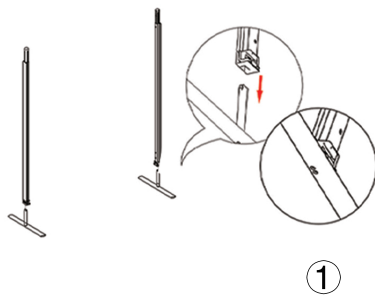

## SET UP INSTRUCTIONS SINGLE FRAME ASSEMBLY

## SET UP INSTRUCTIONS 3 FRAME CONNECTION (QSEG 9.8 X 7.4FT)

① Straight Connector

② Foot

③ Twin Pole Foot