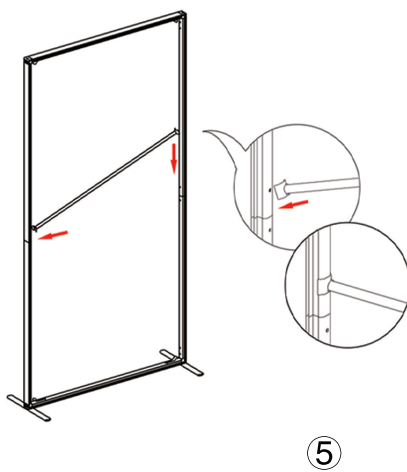

## SET UP INSTRUCTIONS SINGLE FRAME ASSEMBLY

## SET UP INSTRUCTIONS 3 FRAME CONNECTION (QSEG 9.8 X 7.4FT)

① Straight Connector

② Foot

③ Twin Pole Foot